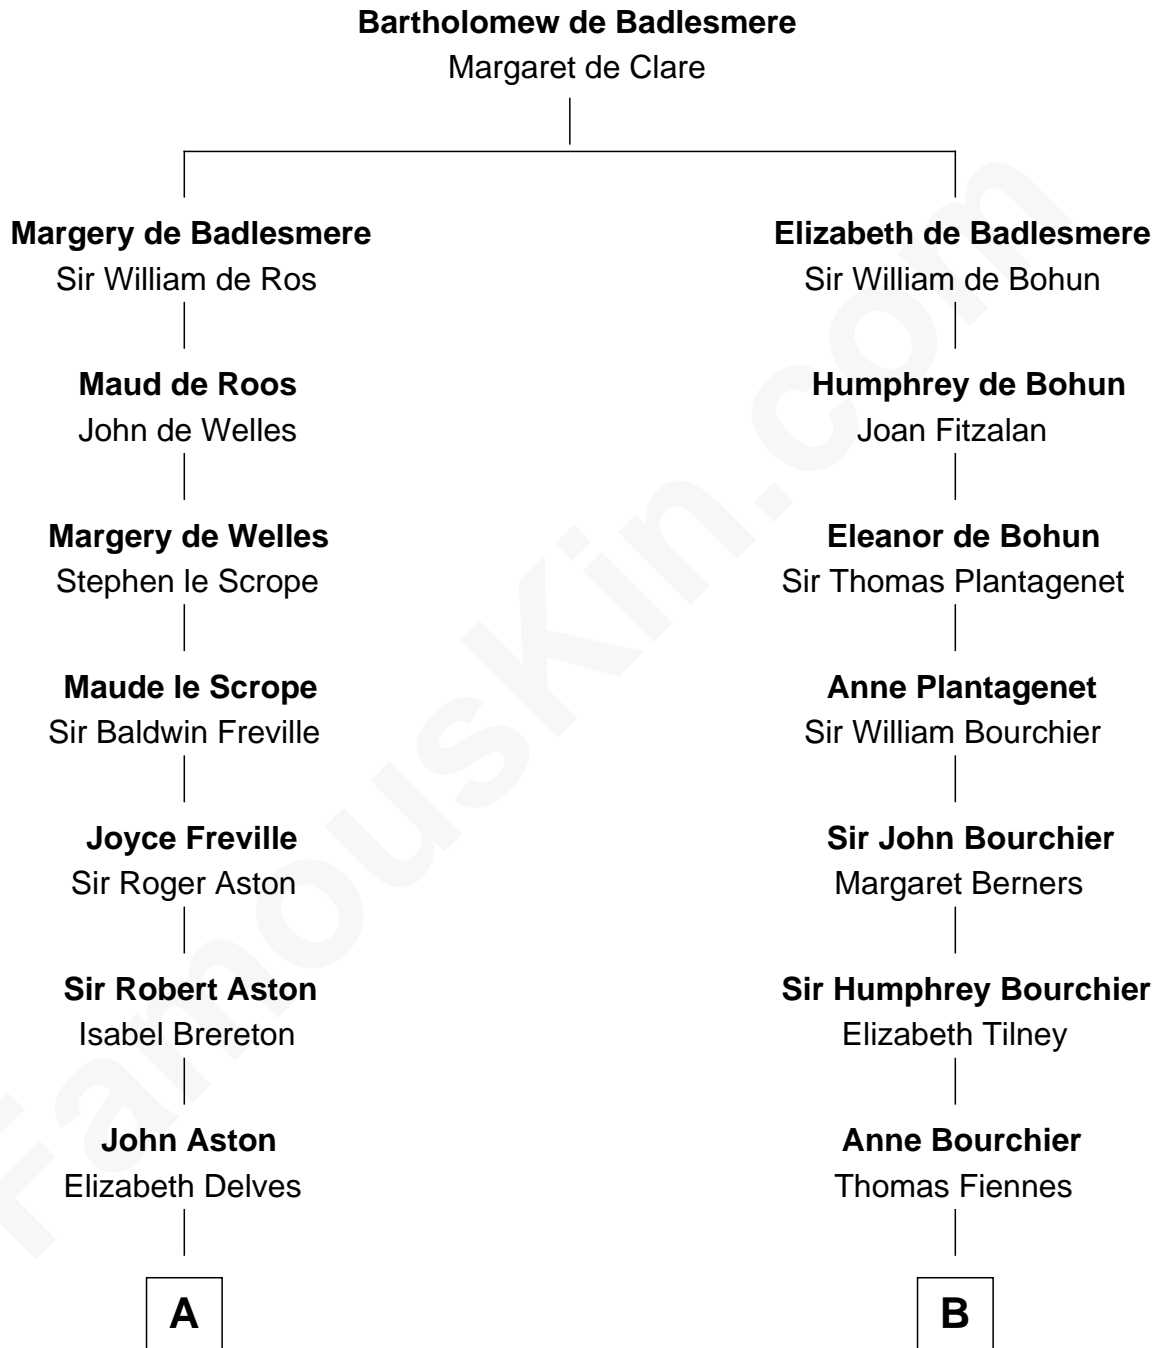

FamousKin.com
Relationship Chart of
General James Longstreet
Confederate Army - U.S. Civil War

19th cousin 1 time removed of
Frank Lloyd Wright
American Architect

C

Thomas Marshall Dent

Anne Magruder

Mary Anna Dent

James Longstreet

General James Longstreet

Confederate Army - U.S. Civil War

D

Martha Hubbard

David Wright

Rev. David Wright

Abigail Goddard