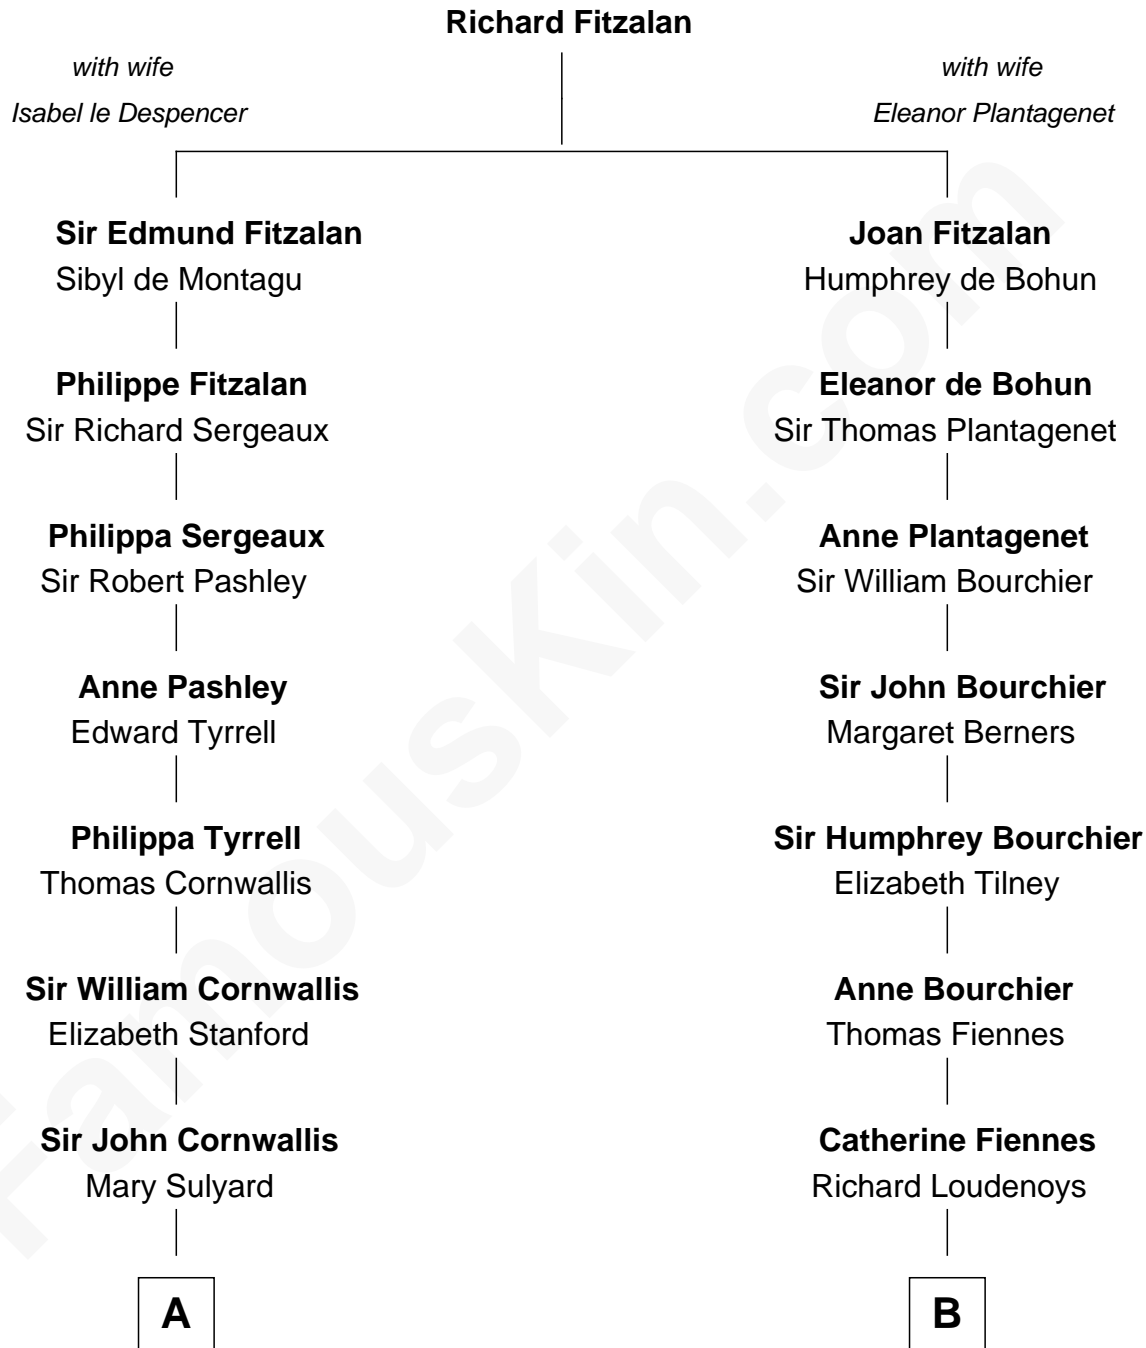

FamousKin.com
Relationship Chart of
General James Longstreet
Confederate Army - U.S. Civil War
 17th cousin 2 times removed of

Frank Lloyd Wright
American Architect

C

Rev. David Wright

Abigail Goddard

William Carey Wright

Anna Lloyd Jones

Frank Lloyd Wright

American Architect

FamousKin.com