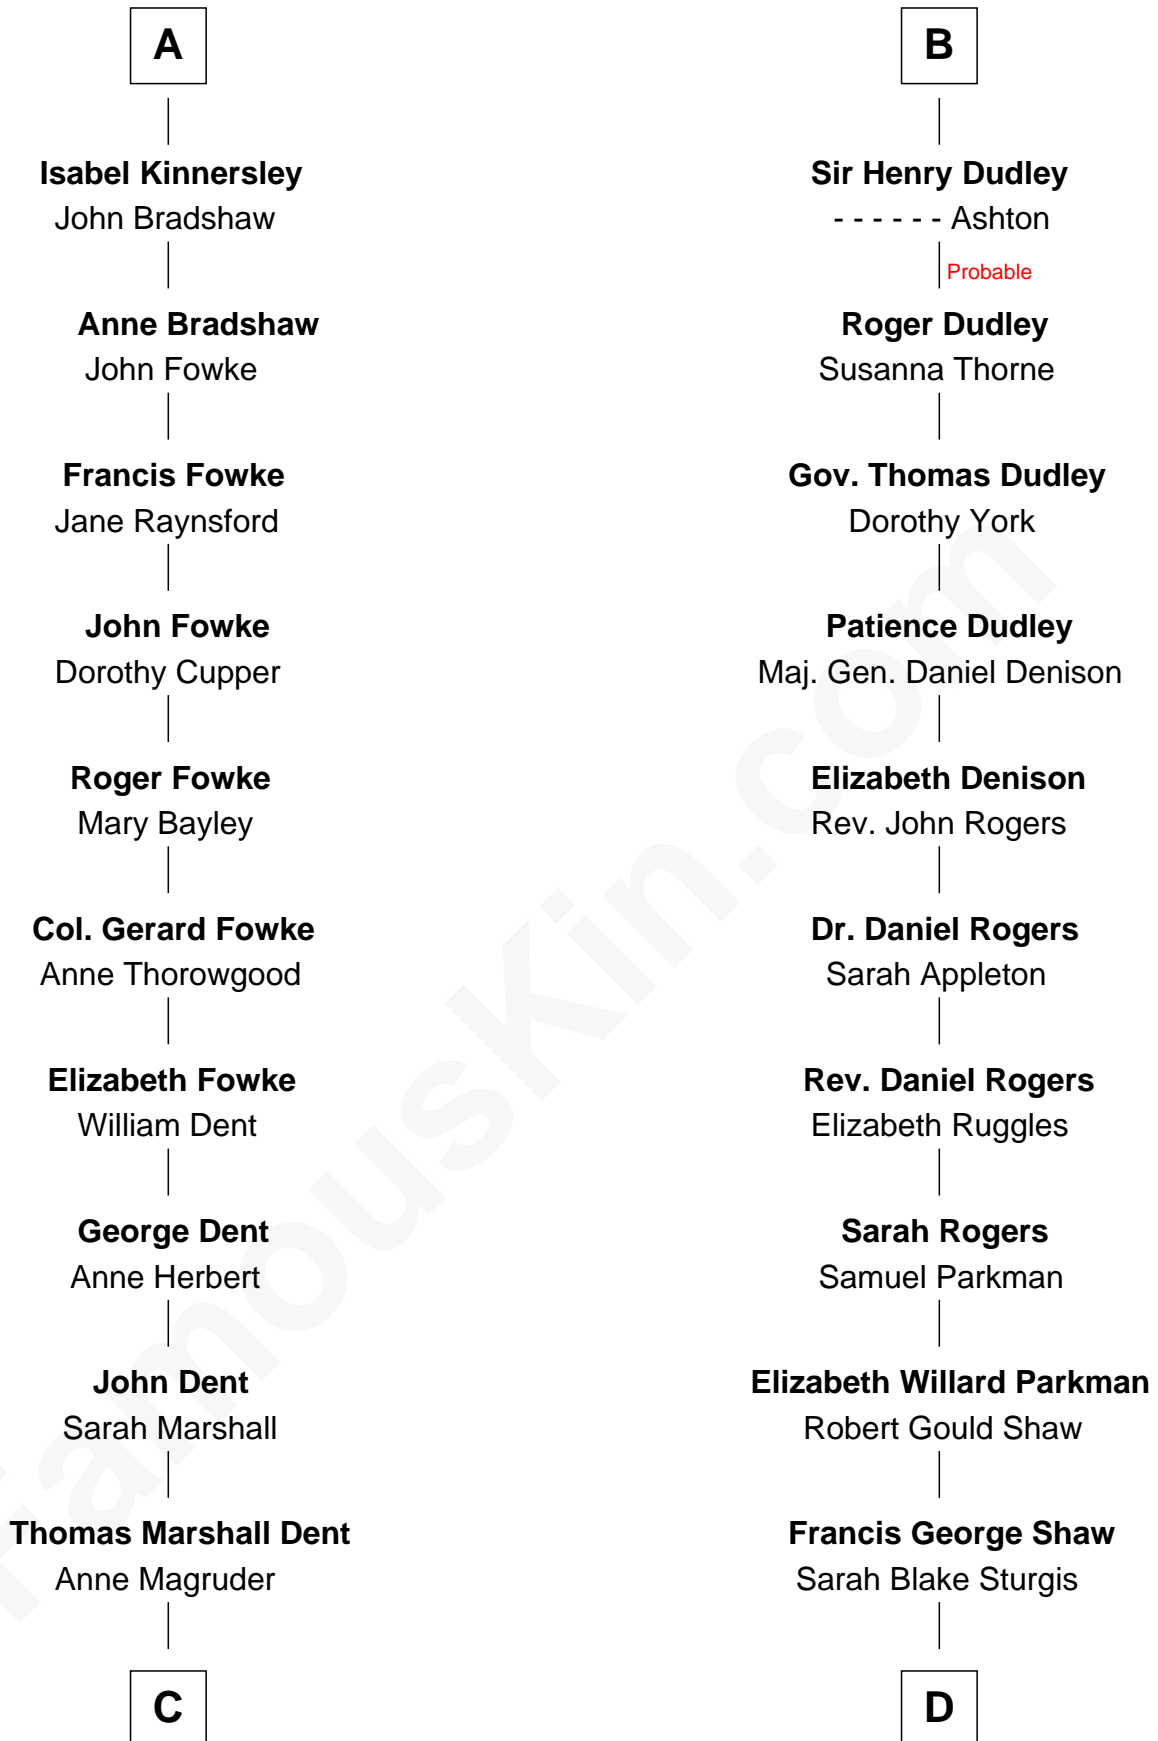

FamousKin.com
Relationship Chart of
General James Longstreet
Confederate Army - U.S. Civil War
 18th cousin 3 times removed of

Kyra Sedgwick
TV and Movie Actress

C

Mary Anna Dent
James Longstreet

General James Longstreet
Confederate Army - U.S. Civil War

D

Susanna Shaw
Robert Bowne Minturn

Sarah May Minturn
Henry Dwight Sedgwick

Robert Minturn Sedgwick
Helen Peabody

Henry Dwight Sedgwick
Patricia Ann Rosenwald

Kyra Sedgwick
TV and Movie Actress