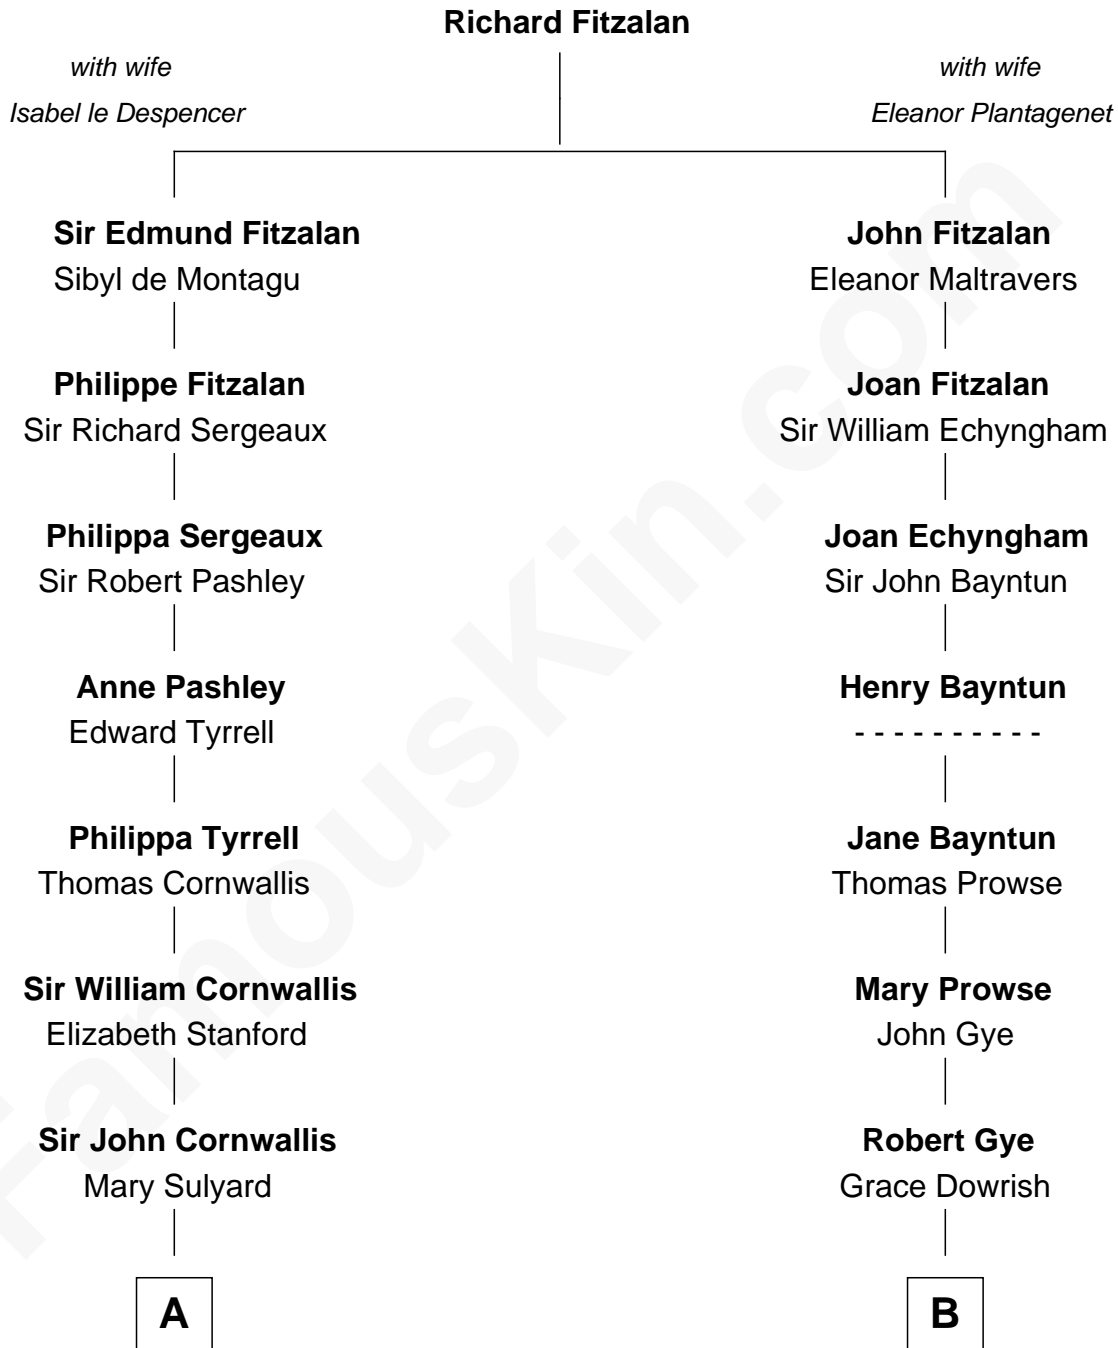

FamousKin.com
Relationship Chart of
General James Longstreet
Confederate Army - U.S. Civil War

17th cousin 1 time removed of

Kyra Sedgwick
TV and Movie Actress

C

Henry Dwight Sedgwick

Patricia Ann Rosenwald