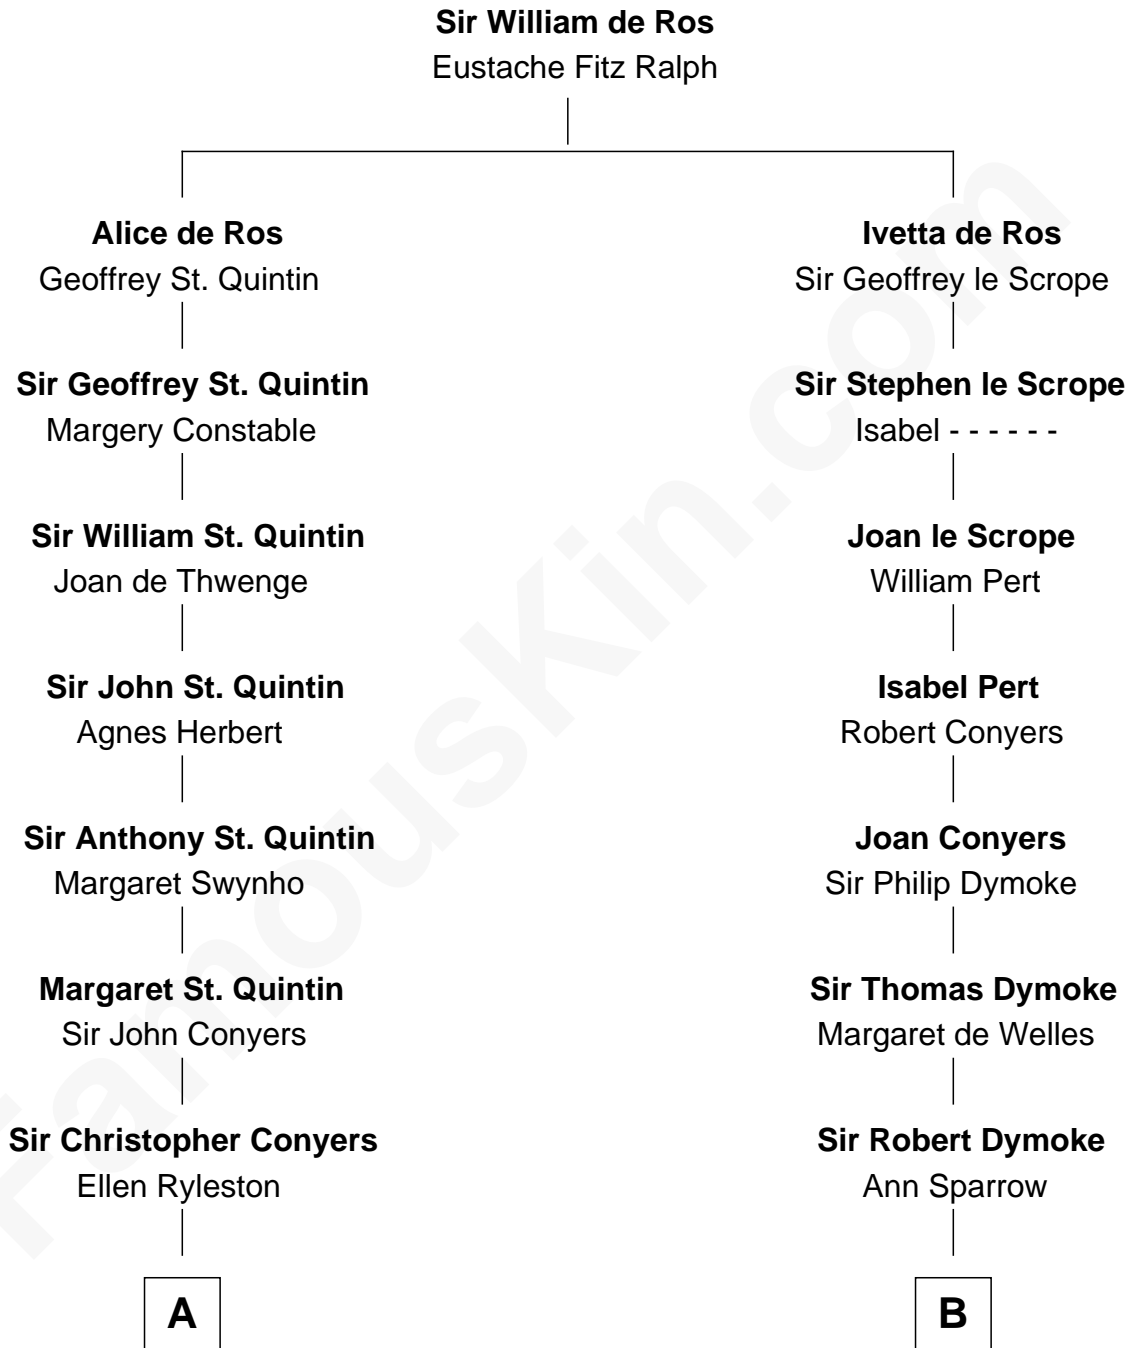

**FamousKin.com**  
**Relationship Chart of**  
**General James Longstreet**  
*Confederate Army - U.S. Civil War*

18th cousin 3 times removed of

**Douglas Trumbull**  
*Film Special Effects Pioneer*

**C**

**James Longstreet**  
Mary Anna Dent

**General James Longstreet**  
*Confederate Army - U.S. Civil War*

**D**

**Virginia Ann Mildred Thomas**  
Walter Bowdoin Trumbull

**Robert Morris Wilton Trumbull**  
Emily Shurtleff