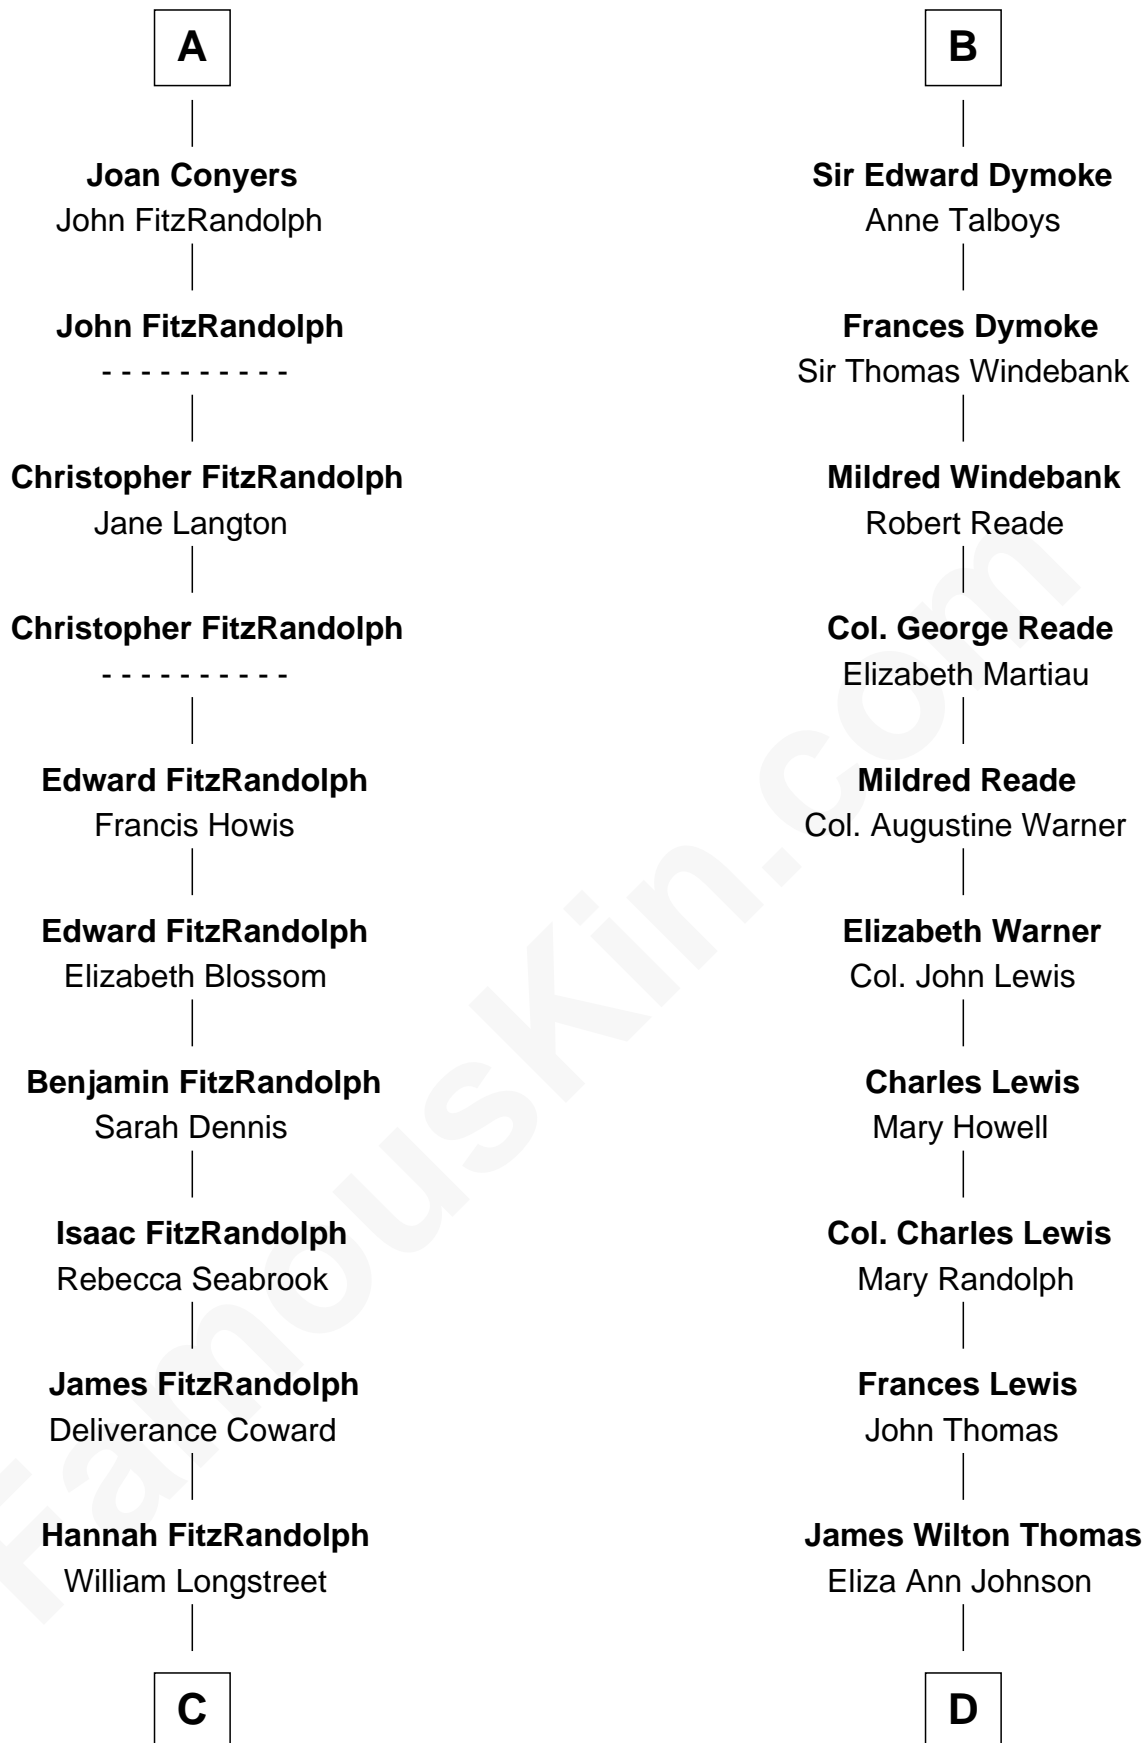

**FamousKin.com**  
**Relationship Chart of**  
**General James Longstreet**  
*Confederate Army - U.S. Civil War*

18th cousin 3 times removed of

**Douglas Trumbull**  
*Film Special Effects Pioneer*

**C**

**James Longstreet**  
Mary Anna Dent

**General James Longstreet**  
*Confederate Army - U.S. Civil War*

**D**

**Virginia Ann Mildred Thomas**  
Walter Bowdoin Trumbull

**Robert Morris Wilton Trumbull**  
Emily Shurtleff