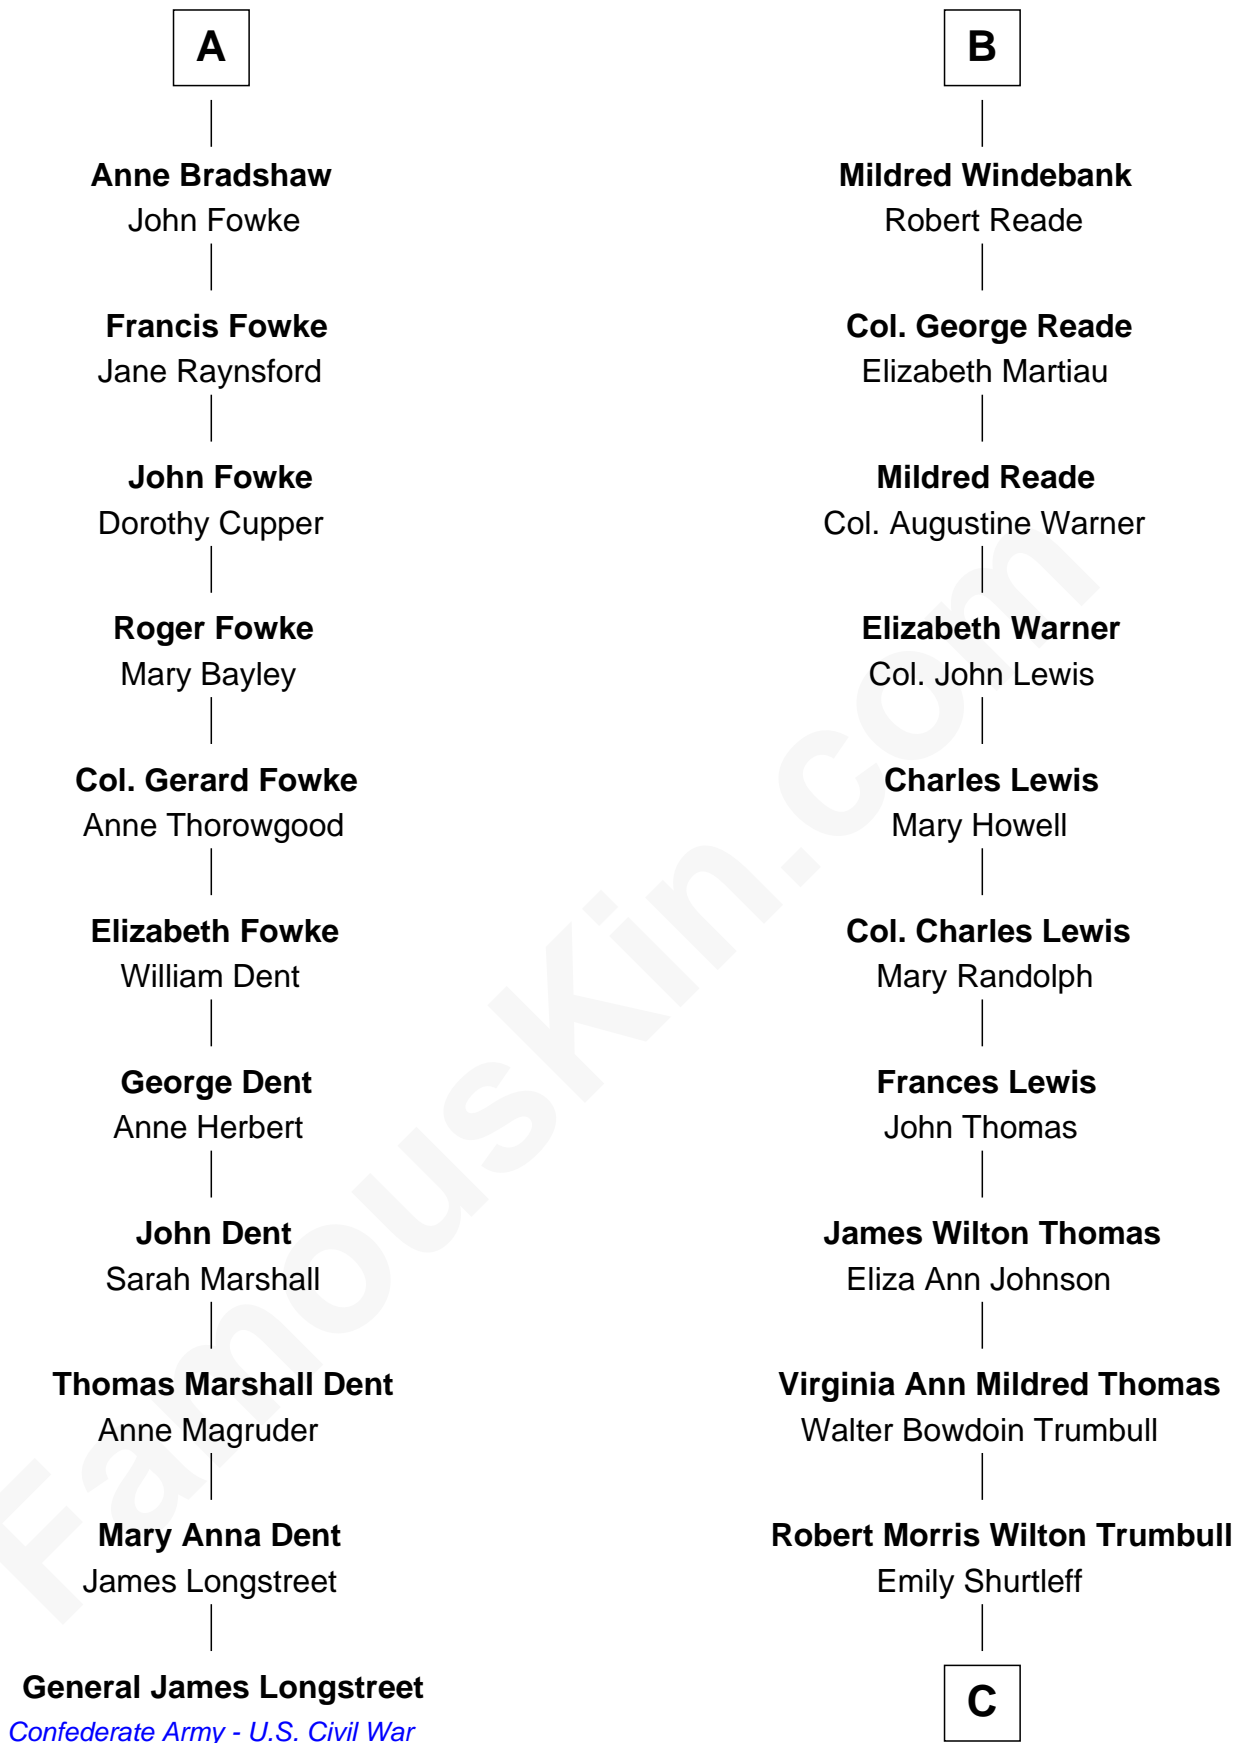

FamousKin.com
Relationship Chart of
General James Longstreet
Confederate Army - U.S. Civil War

17th cousin 2 times removed of

Douglas Trumbull
Film Special Effects Pioneer

C

|
Morris Kinnard Trumbull

Alice G. Greer