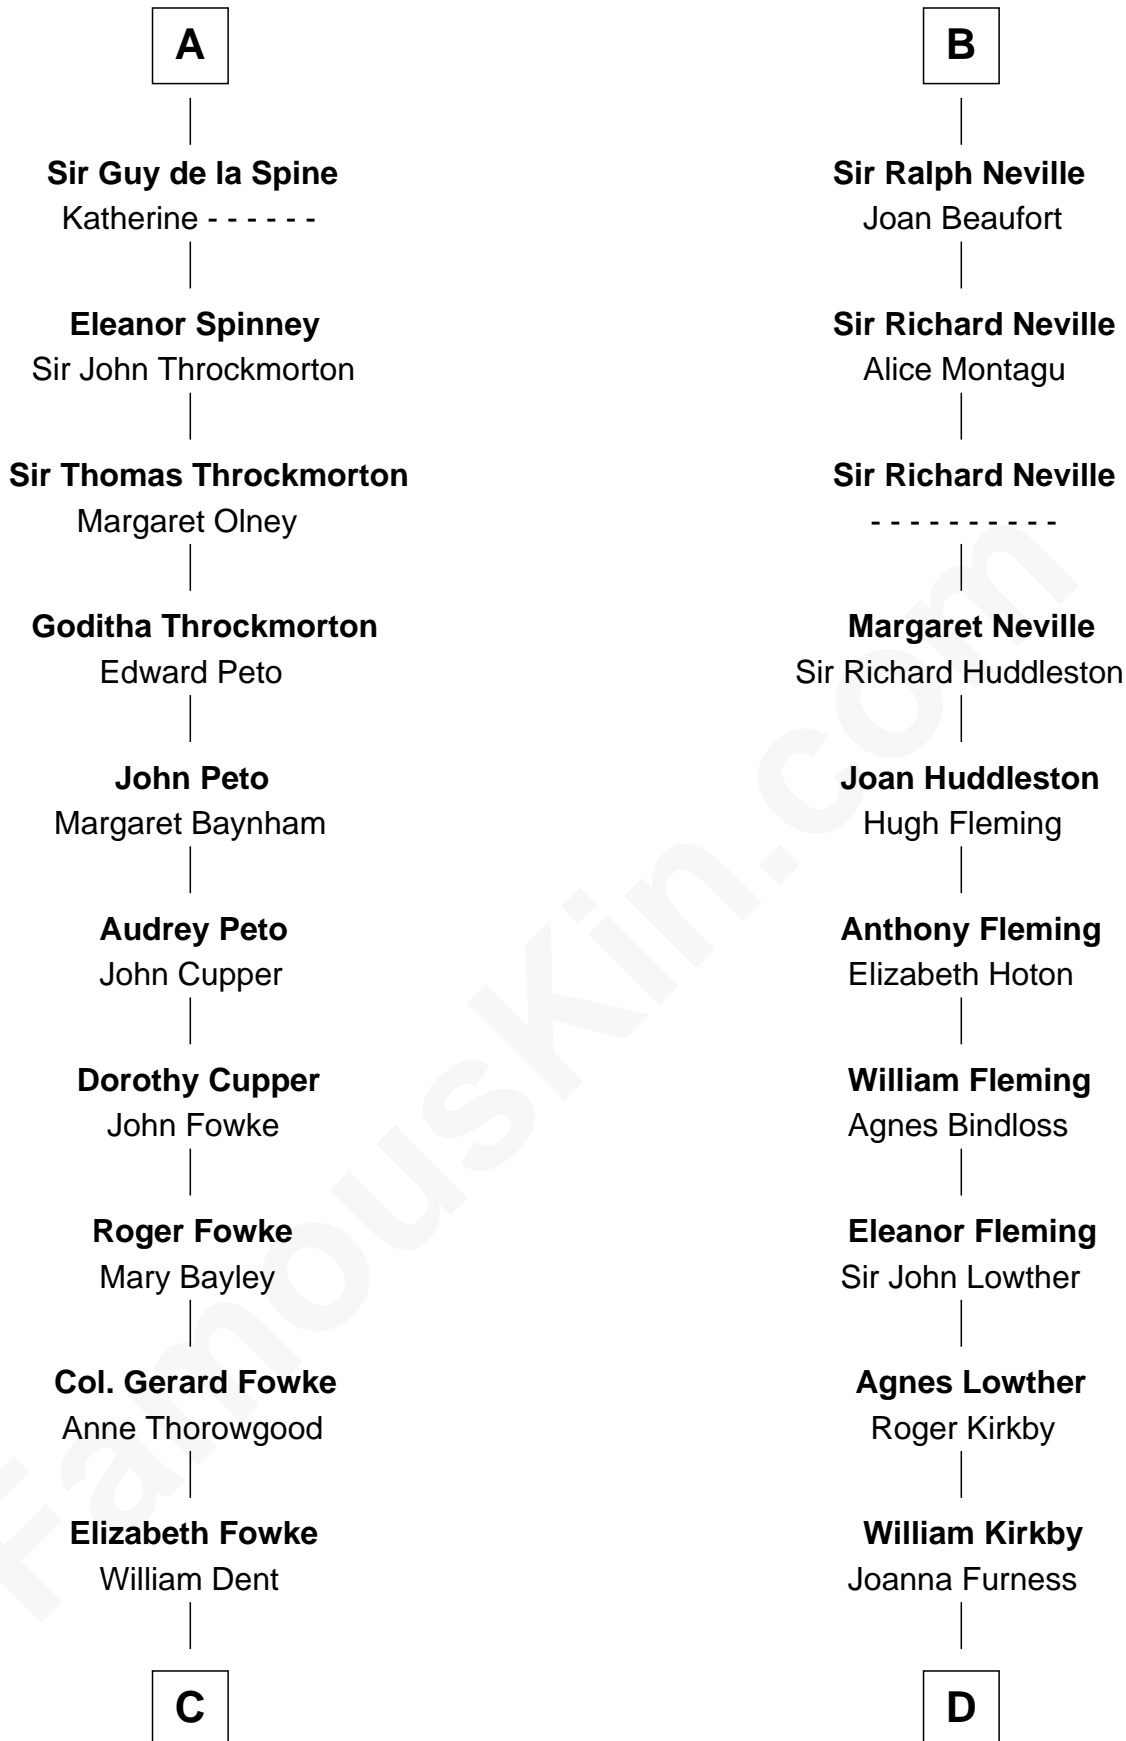

FamousKin.com
Relationship Chart of
General James Longstreet
Confederate Army - U.S. Civil War

20th cousin 1 time removed of
Fletcher Christian
Leader of the mutiny on the Bounty

C

George Dent
Anne Herbert

John Dent
Sarah Marshall

Thomas Marshall Dent
Anne Magruder

Mary Anna Dent
James Longstreet

General James Longstreet
Confederate Army - U.S. Civil War

D

Eleanor Kirkby
Humphrey Senhouse

Bridget Senhouse
John Christian

Charles Christian
Anne Dixon

Fletcher Christian
Leader of the mutiny on the Bounty