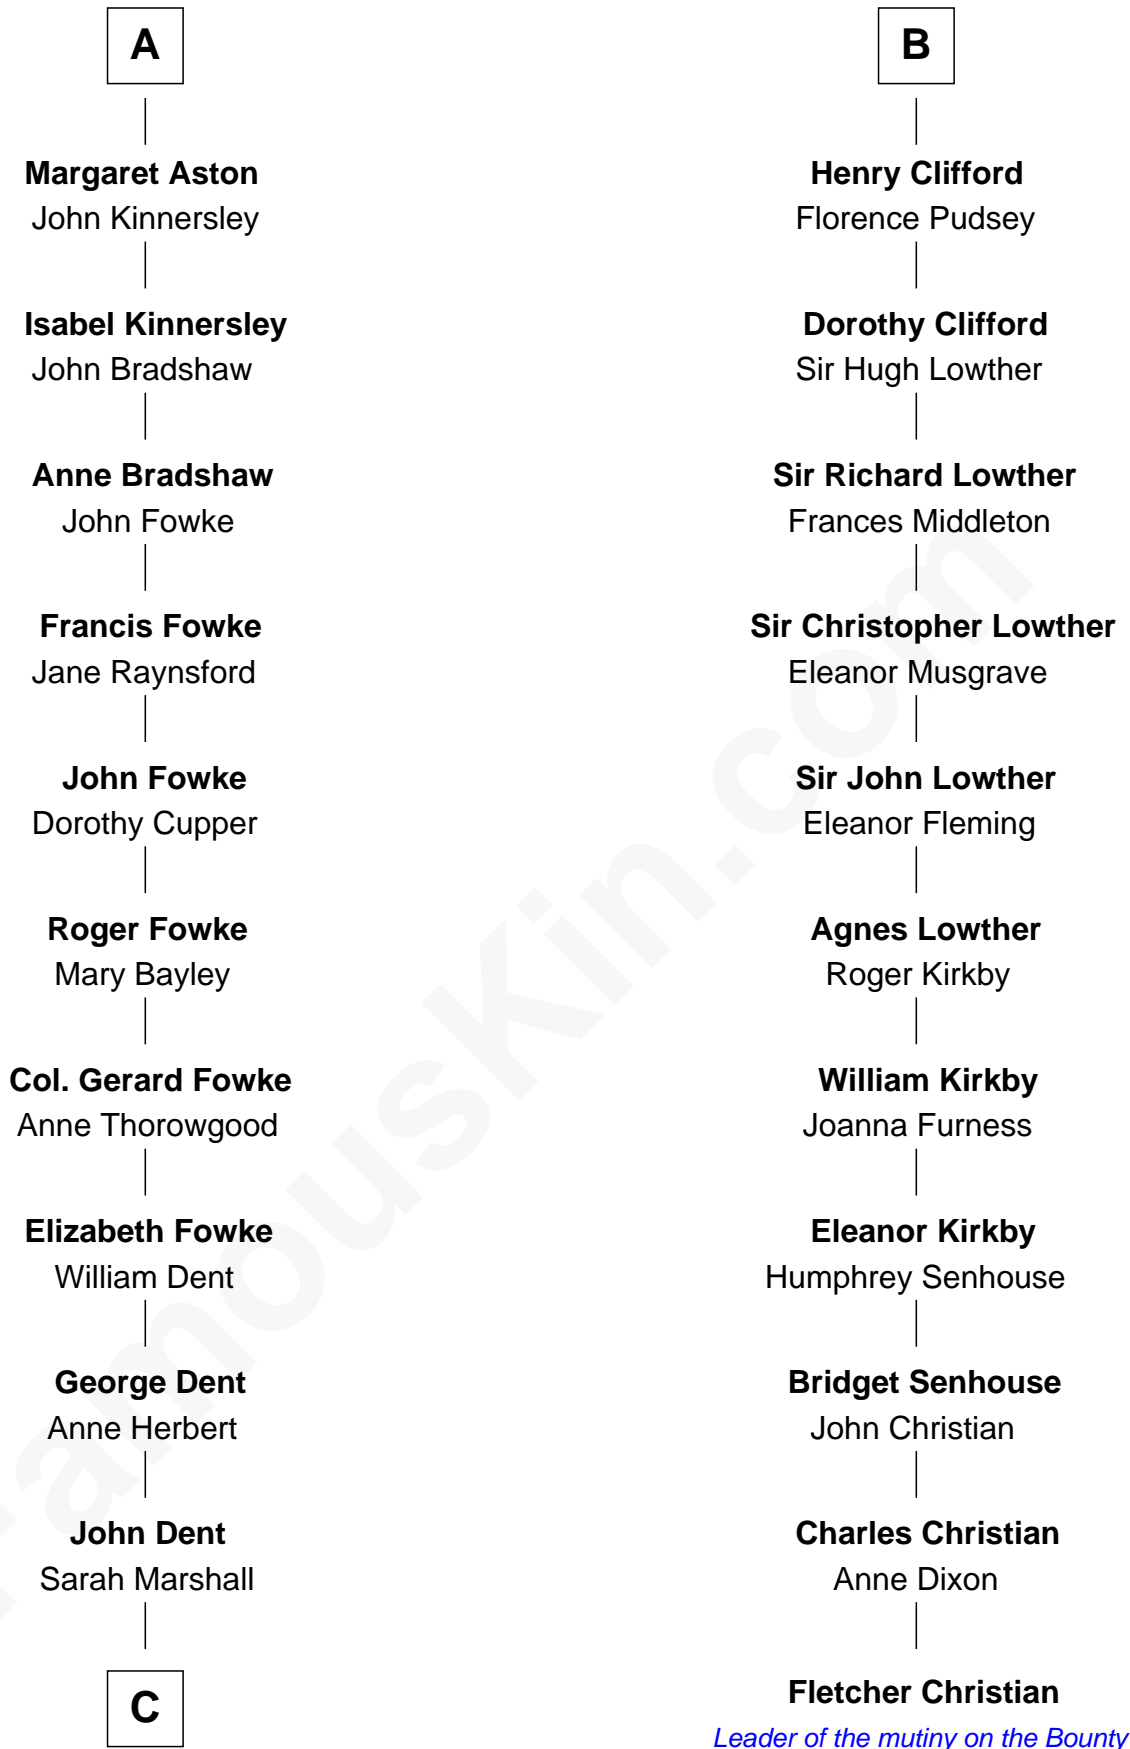

FamousKin.com
Relationship Chart of
General James Longstreet
Confederate Army - U.S. Civil War
 17th cousin 2 times removed of

Fletcher Christian
Leader of the mutiny on the Bounty

C

—
Thomas Marshall Dent

Anne Magruder

—
Mary Anna Dent

James Longstreet

—
General James Longstreet

Confederate Army - U.S. Civil War

FamousKin.com