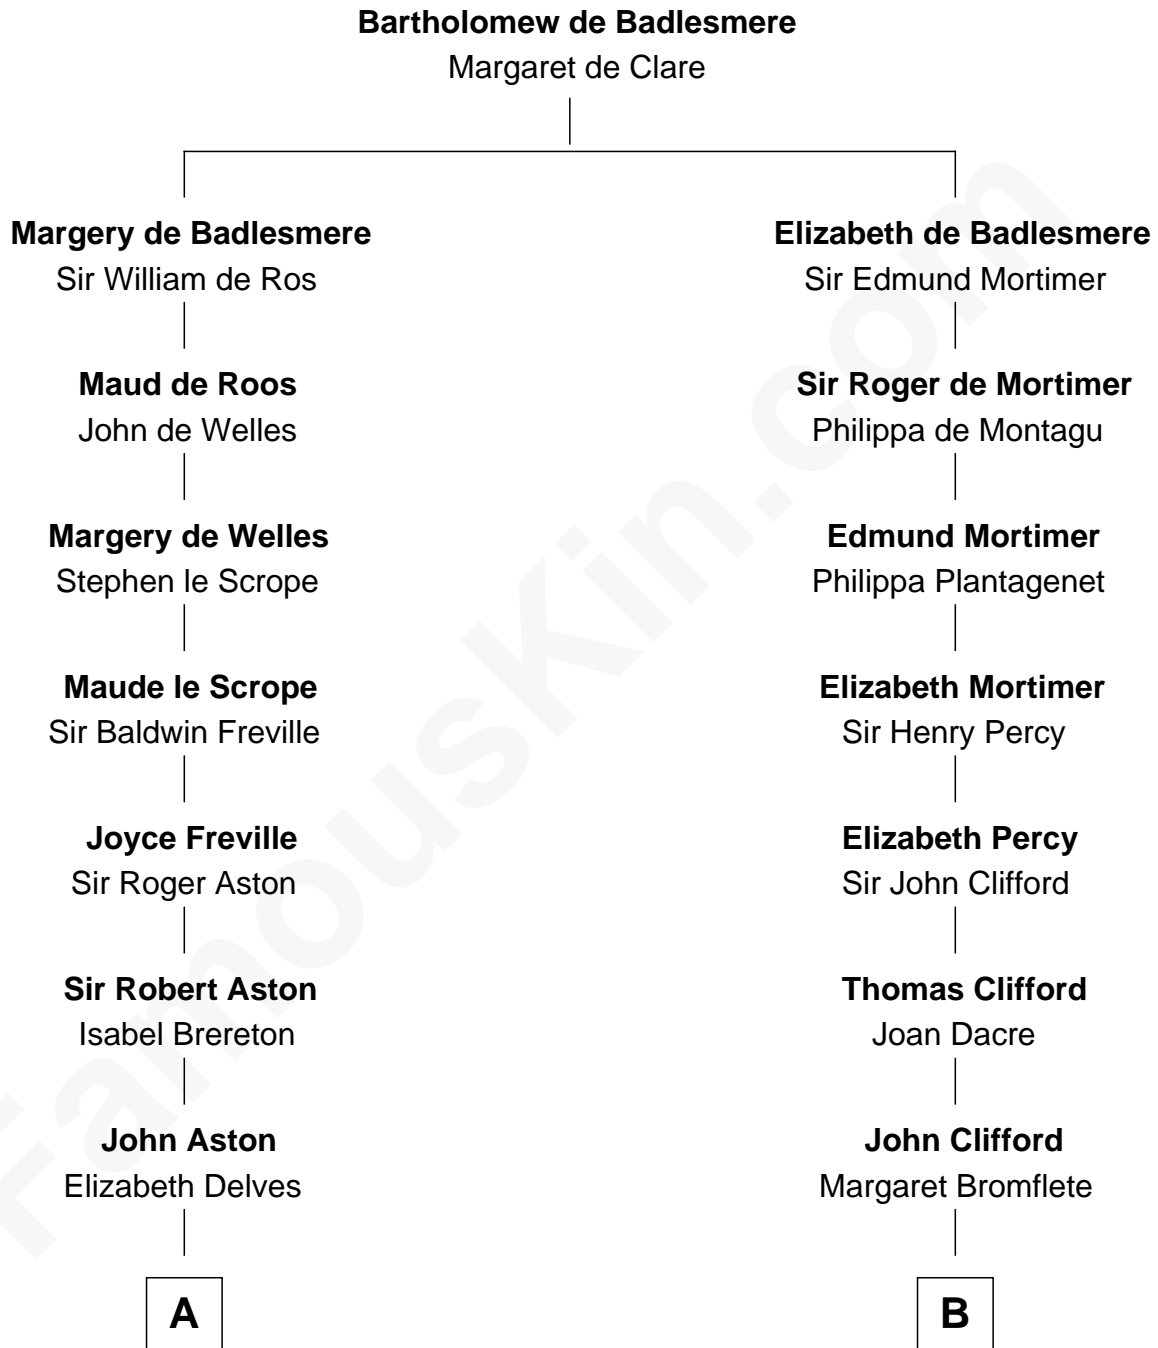

FamousKin.com
Relationship Chart of
General James Longstreet
Confederate Army - U.S. Civil War
 17th cousin 2 times removed of

Fletcher Christian
Leader of the mutiny on the Bounty

C

—
Thomas Marshall Dent

Anne Magruder

—
Mary Anna Dent

James Longstreet

—
General James Longstreet

Confederate Army - U.S. Civil War

FamousKin.com