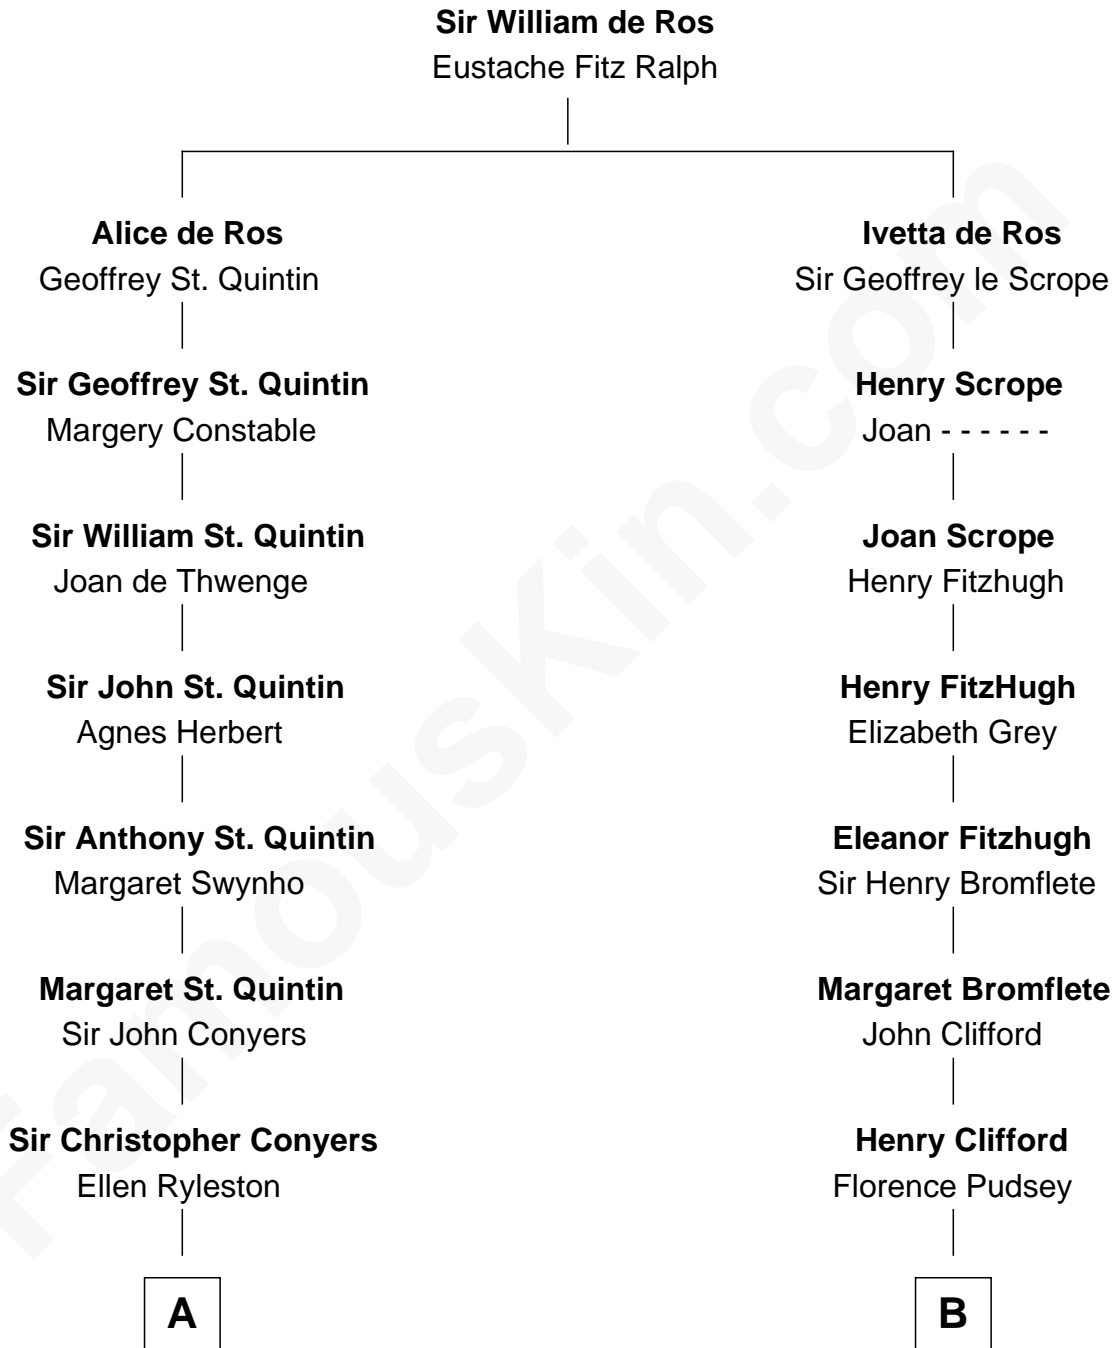

FamousKin.com
Relationship Chart of
General James Longstreet
Confederate Army - U.S. Civil War
 16th cousin 2 times removed of

Fletcher Christian
Leader of the mutiny on the Bounty

C

James Longstreet

Mary Anna Dent

General James Longstreet

Confederate Army - U.S. Civil War

FamousKin.com