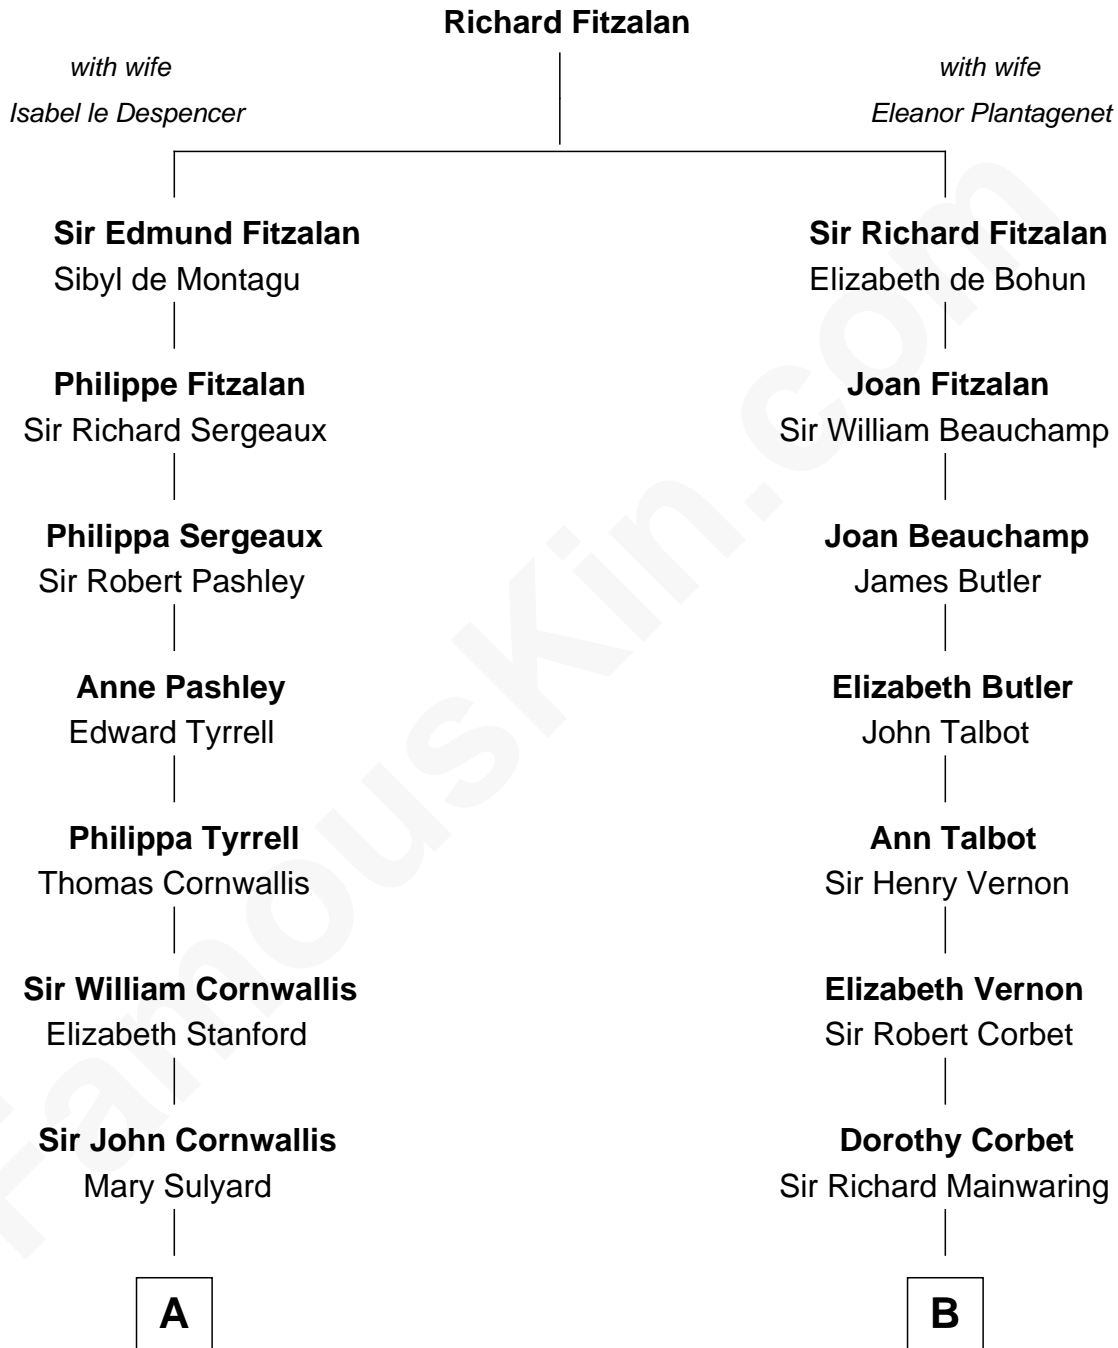

FamousKin.com
Relationship Chart of
General James Longstreet
Confederate Army - U.S. Civil War

17th cousin 4 times removed of

Amber Stevens West
TV and Movie Actress

C

Josey Chaffee Cook
Julianne Frances Taylor