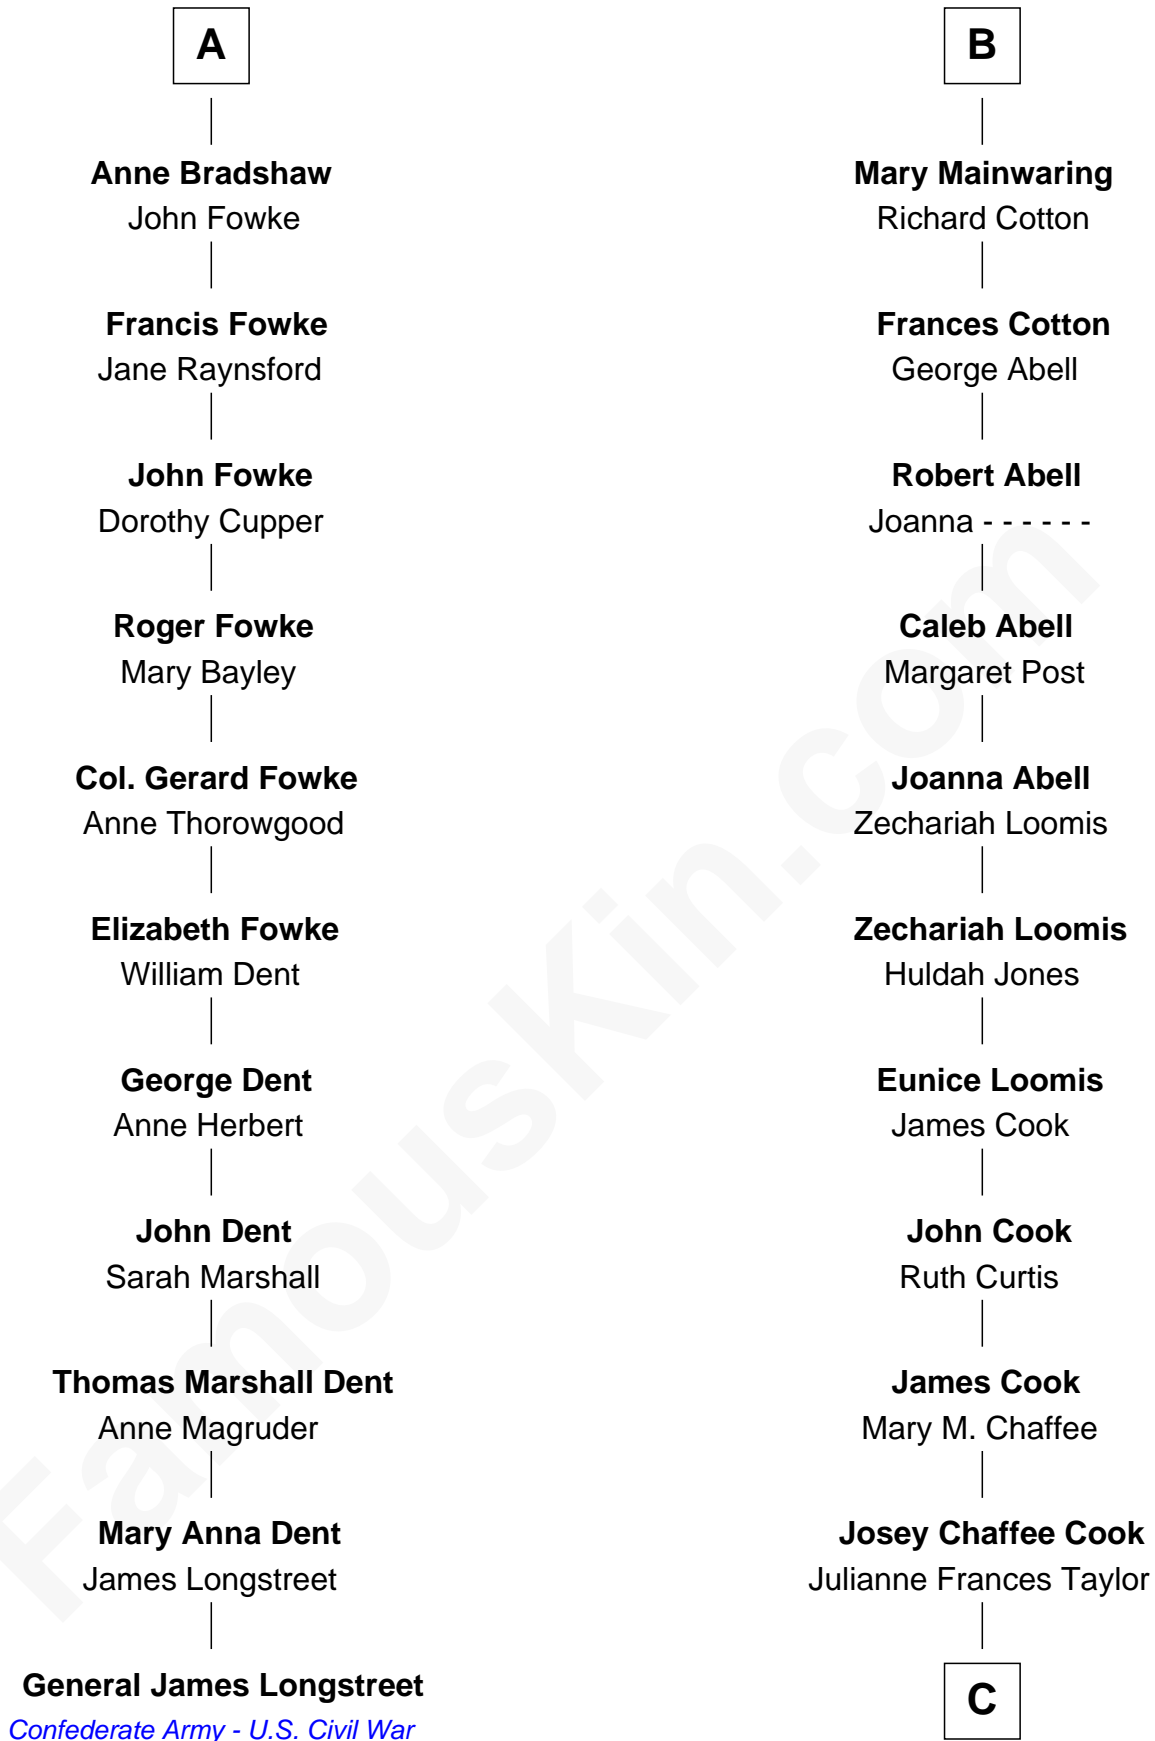

FamousKin.com
Relationship Chart of
General James Longstreet
Confederate Army - U.S. Civil War

17th cousin 3 times removed of

Amber Stevens West
TV and Movie Actress

C

Frances Jemima Cook

Albert Baas

LaVerne M. Baas

Keith Karl Ingstad

Terry Keith Ingstad

Beverly Jean Cunningham

Amber Stevens West

TV and Movie Actress

FamousKin.com