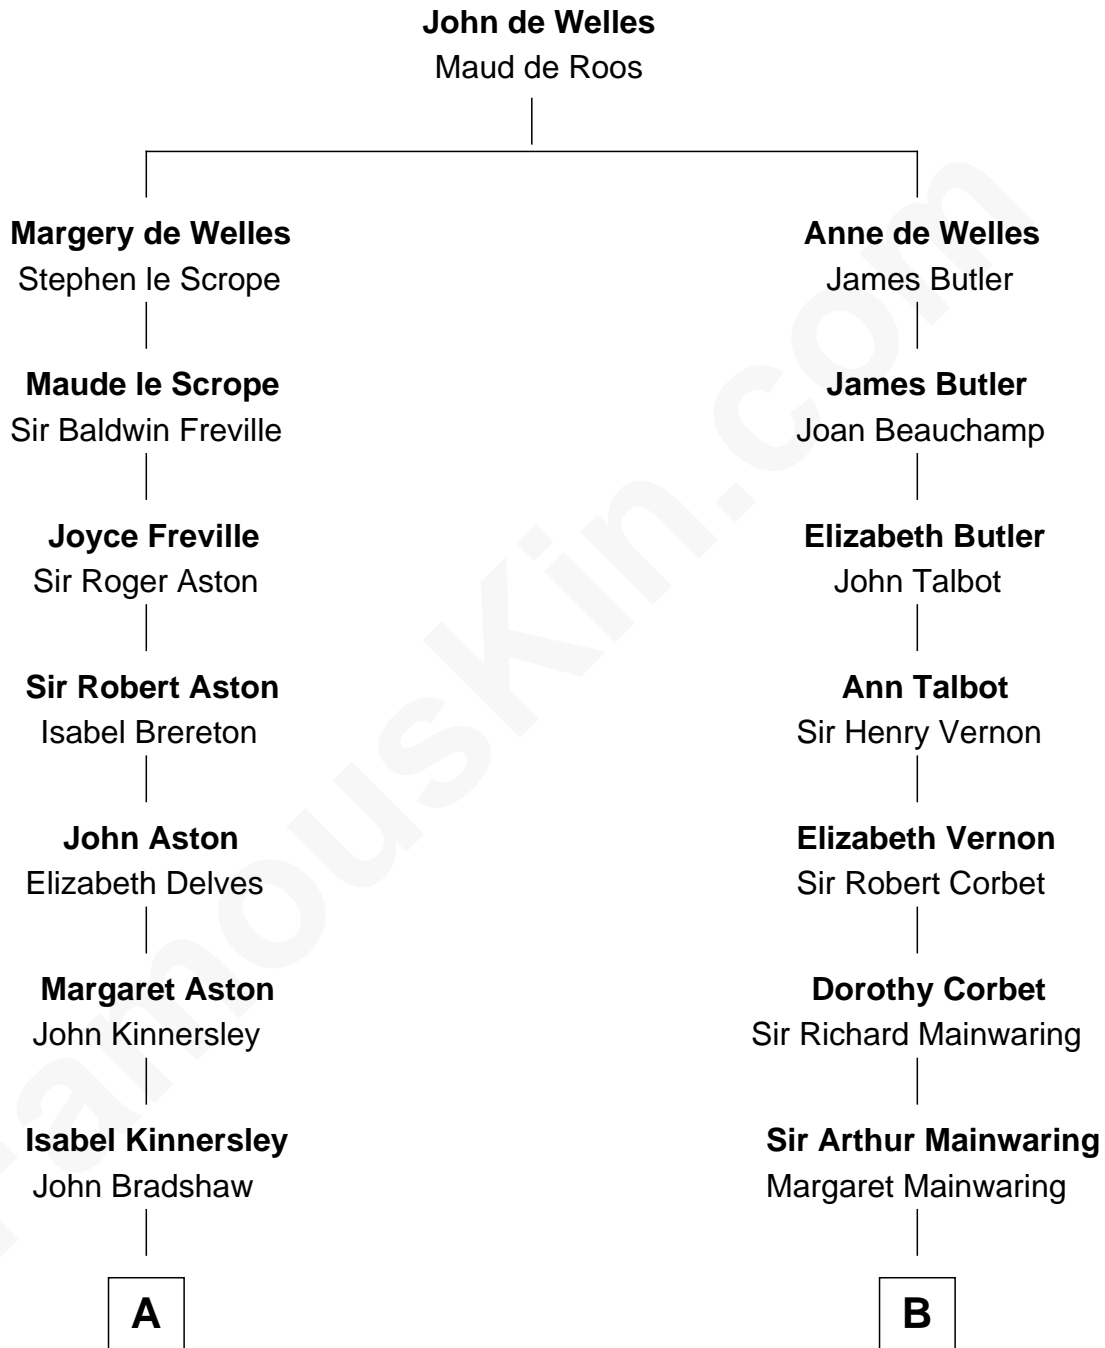

FamousKin.com
Relationship Chart of
General James Longstreet
Confederate Army - U.S. Civil War

17th cousin 3 times removed of

Amber Stevens West
TV and Movie Actress

C

Frances Jemima Cook

Albert Baas

LaVerne M. Baas

Keith Karl Ingstad

Terry Keith Ingstad

Beverly Jean Cunningham

Amber Stevens West

TV and Movie Actress

FamousKin.com