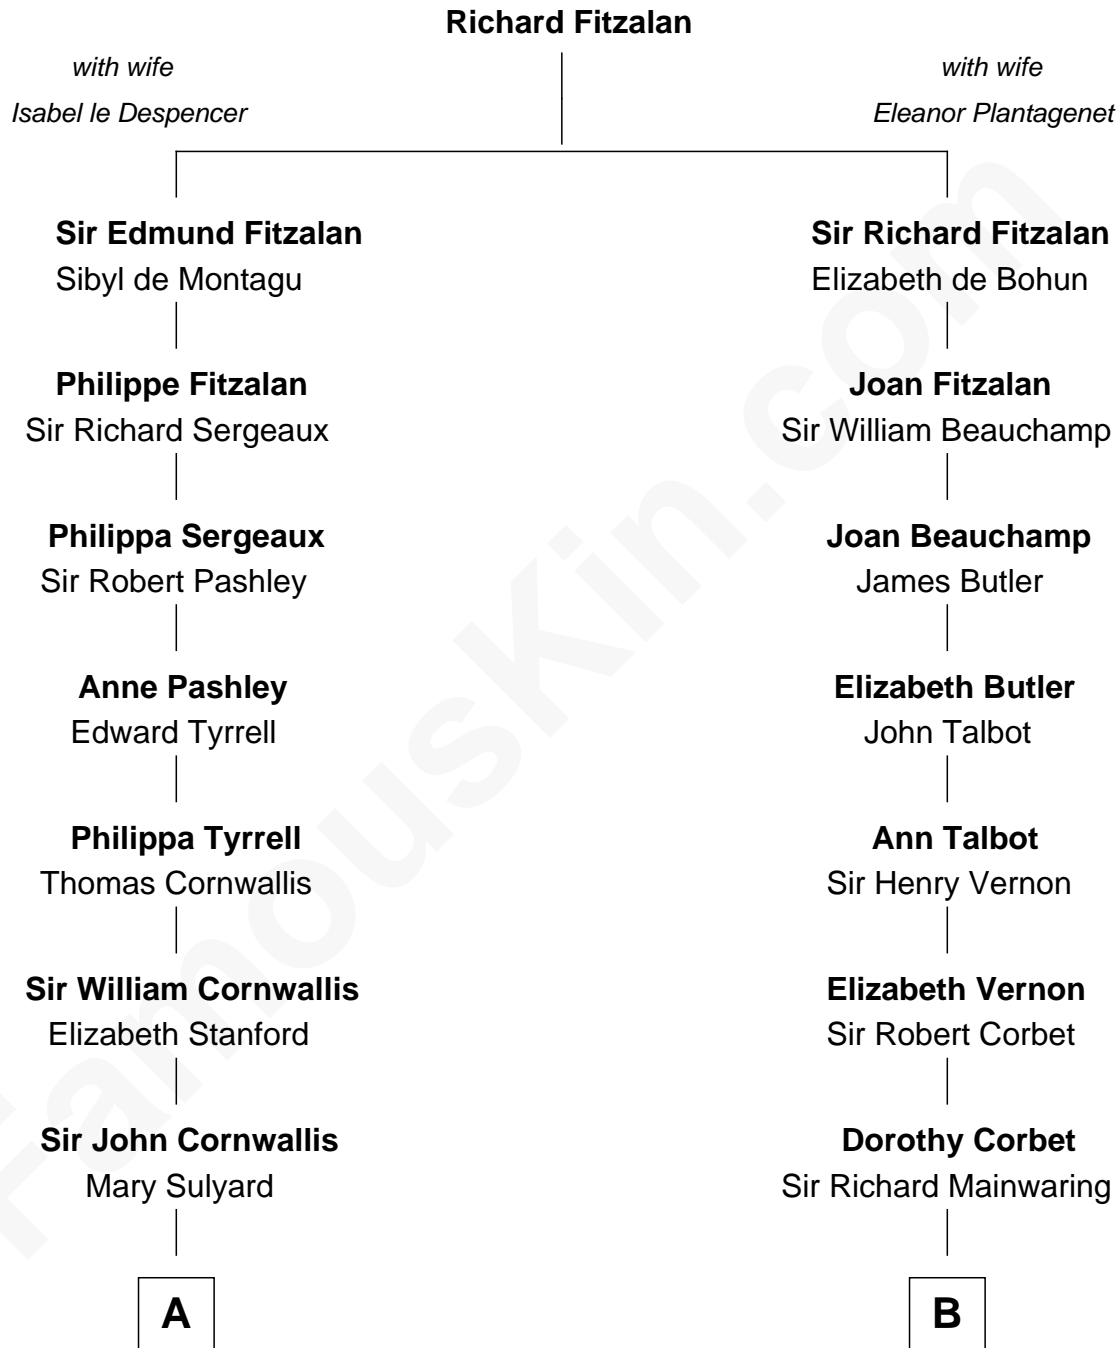

FamousKin.com
Relationship Chart of
General James Longstreet
Confederate Army - U.S. Civil War
 17th cousin 3 times removed of

Shadoe Stevens
Radio Disc Jockey

C

Josey Chaffee Cook
Julianne Frances Taylor