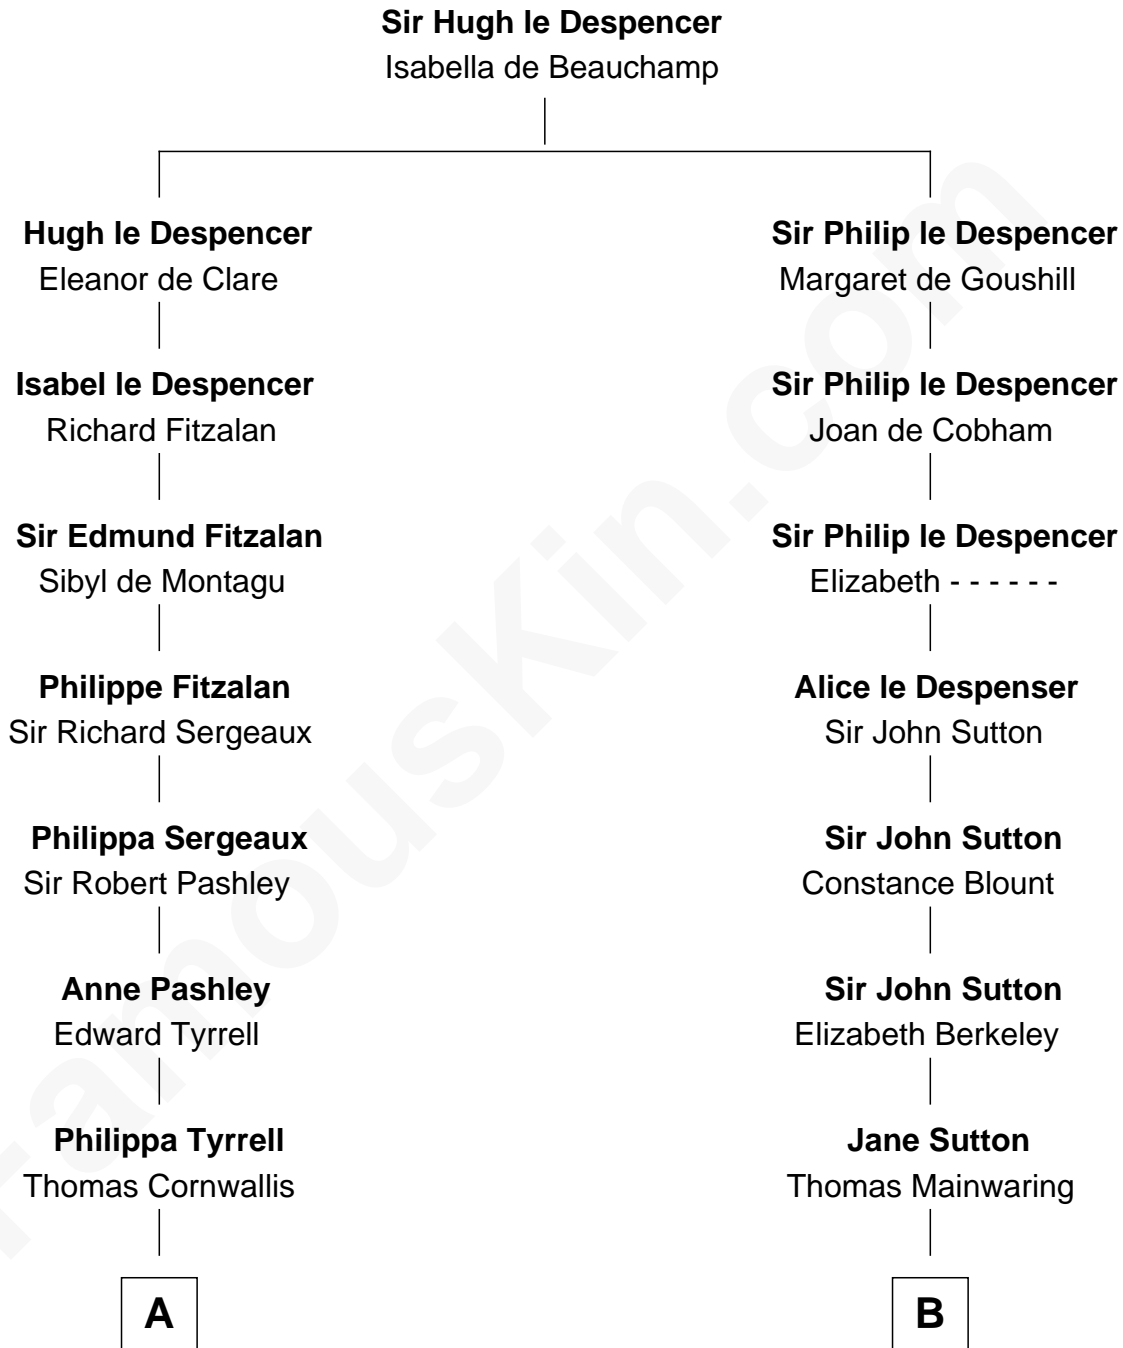

**FamousKin.com**  
**Relationship Chart of**  
**General James Longstreet**  
*Confederate Army - U.S. Civil War*  
 19th cousin 2 times removed of

**Shadoe Stevens**  
*Radio Disc Jockey*

**C**

**Hannah FitzRandolph**

William Longstreet

**James Longstreet**

Mary Anna Dent

**General James Longstreet**

*Confederate Army - U.S. Civil War*

**D**

**James Cook**

Mary M. Chaffee