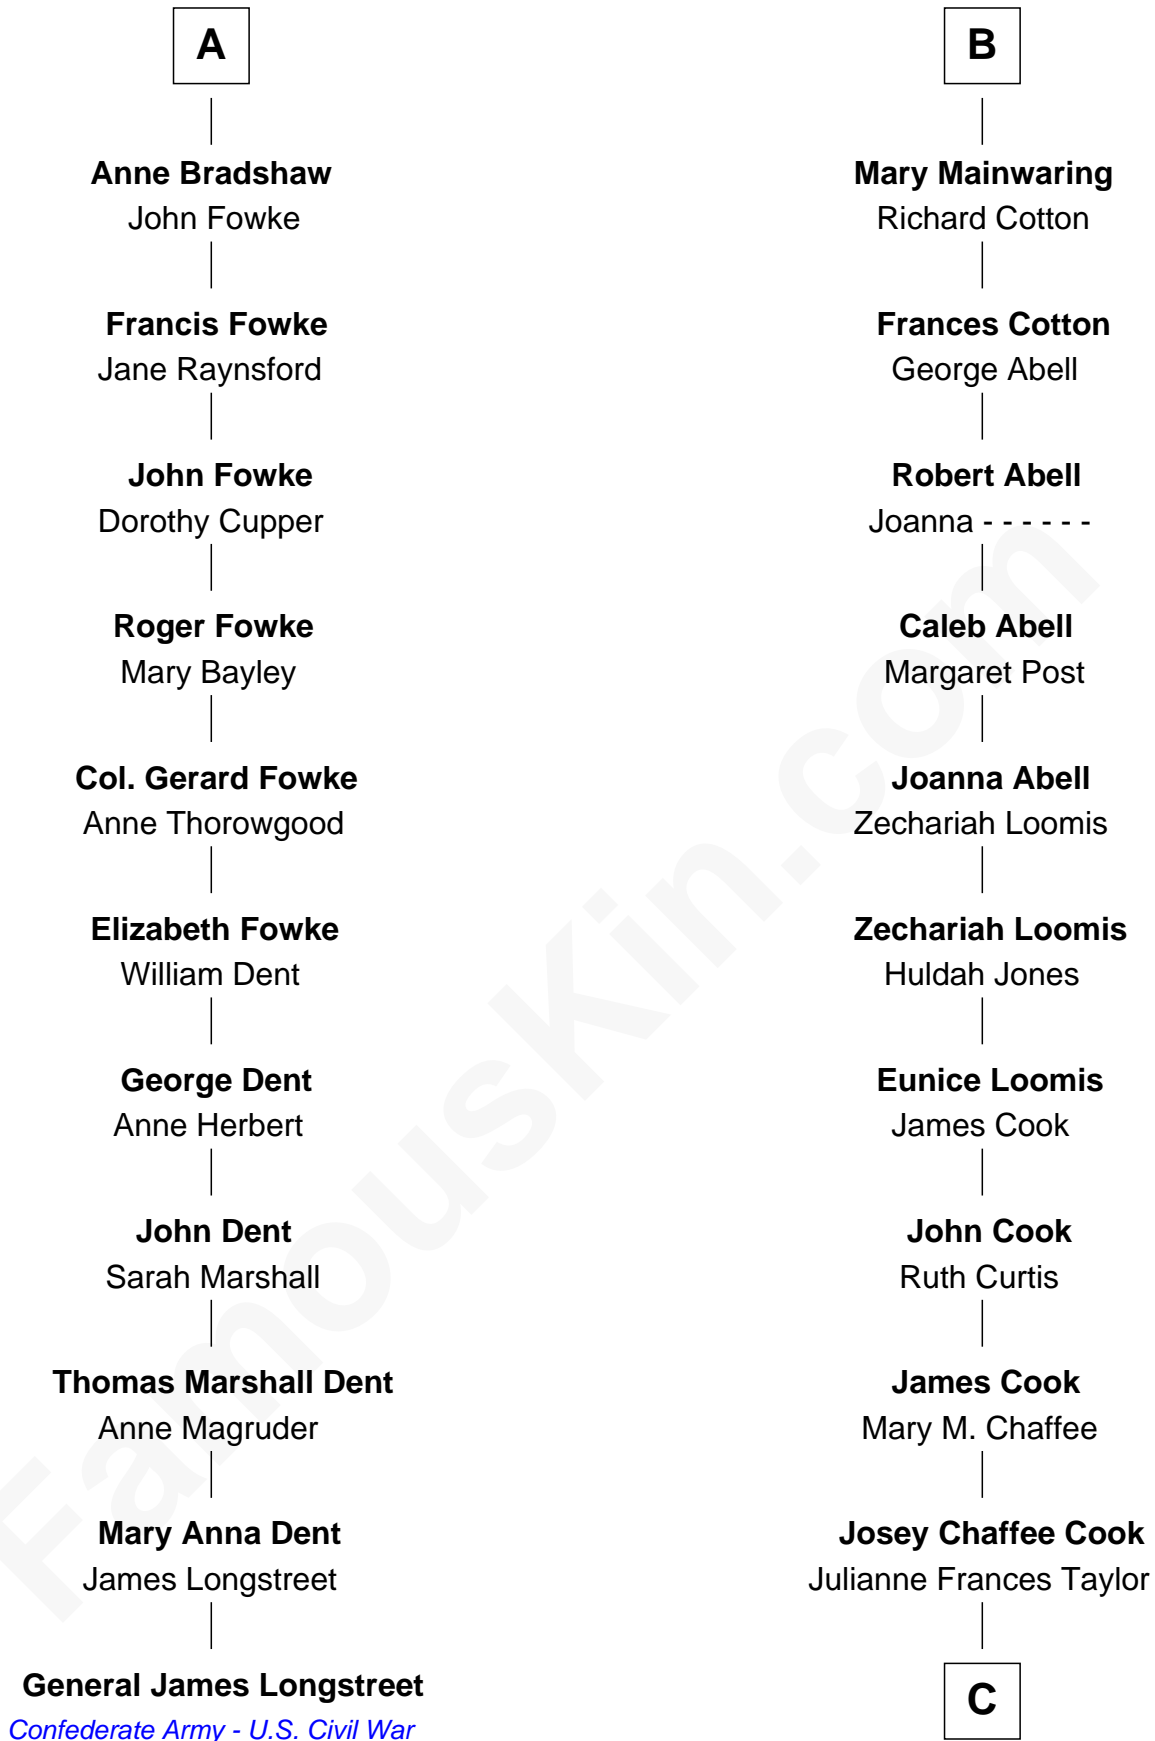

FamousKin.com
Relationship Chart of
General James Longstreet
Confederate Army - U.S. Civil War
 17th cousin 2 times removed of

Shadoe Stevens
Radio Disc Jockey

C

Frances Jemima Cook

Albert Baas

LaVerne M. Baas

Keith Karl Ingstad

Shadoe Stevens

Radio Disc Jockey

FamousKin.com