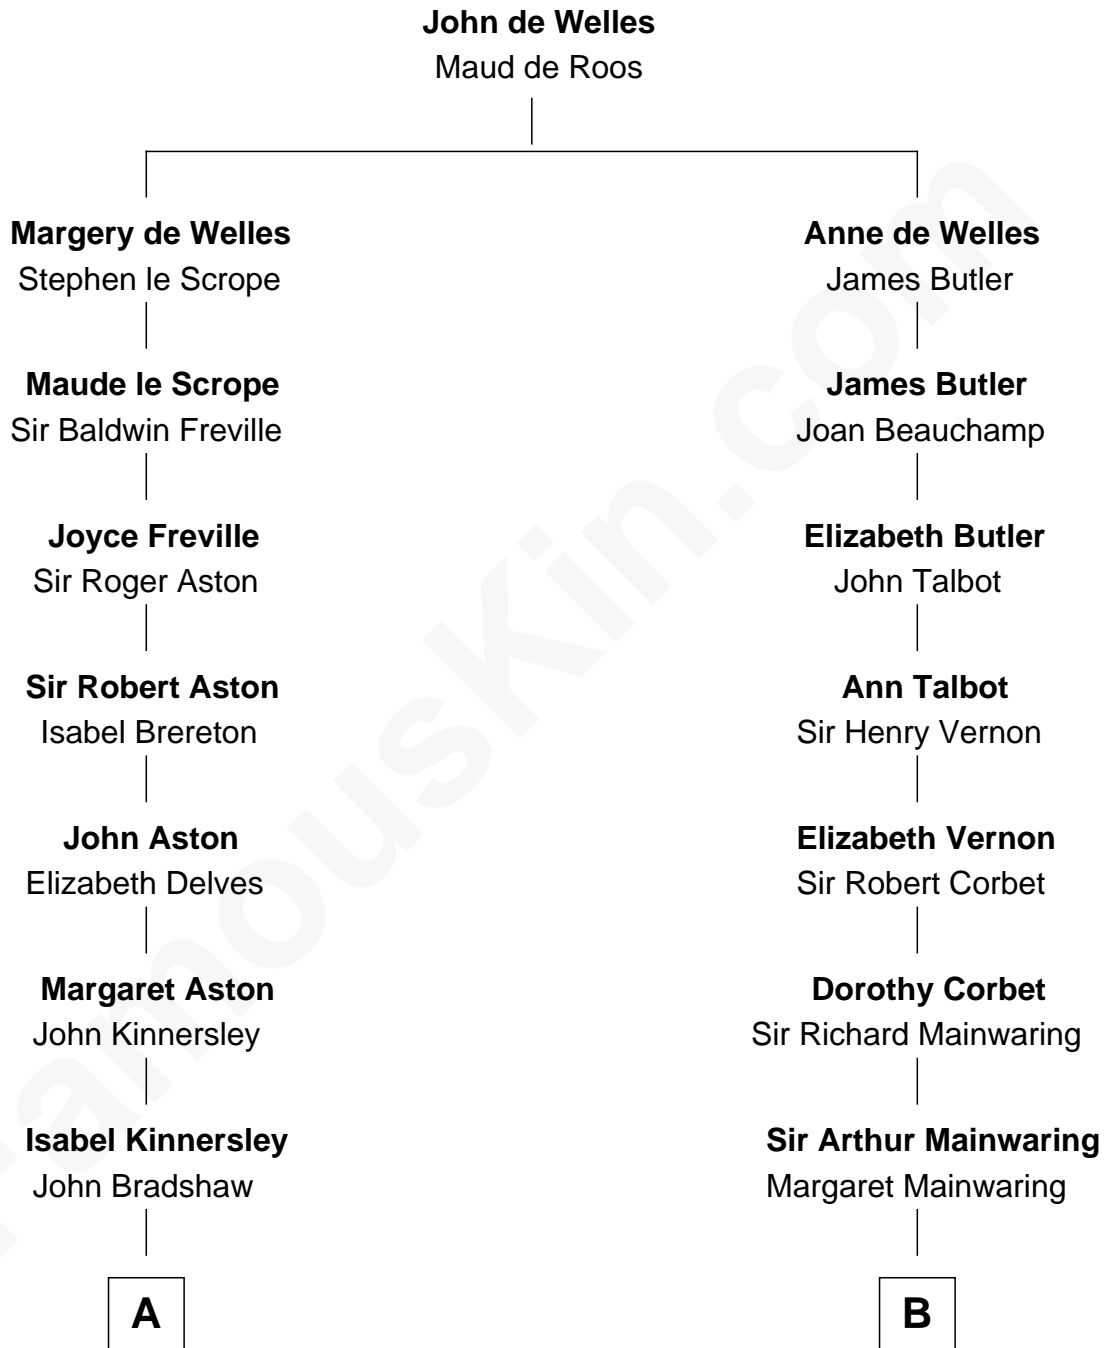

FamousKin.com
Relationship Chart of
General James Longstreet
Confederate Army - U.S. Civil War
 17th cousin 2 times removed of

Shadoe Stevens
Radio Disc Jockey

C

Frances Jemima Cook

Albert Baas

LaVerne M. Baas

Keith Karl Ingstad

Shadoe Stevens

Radio Disc Jockey

FamousKin.com