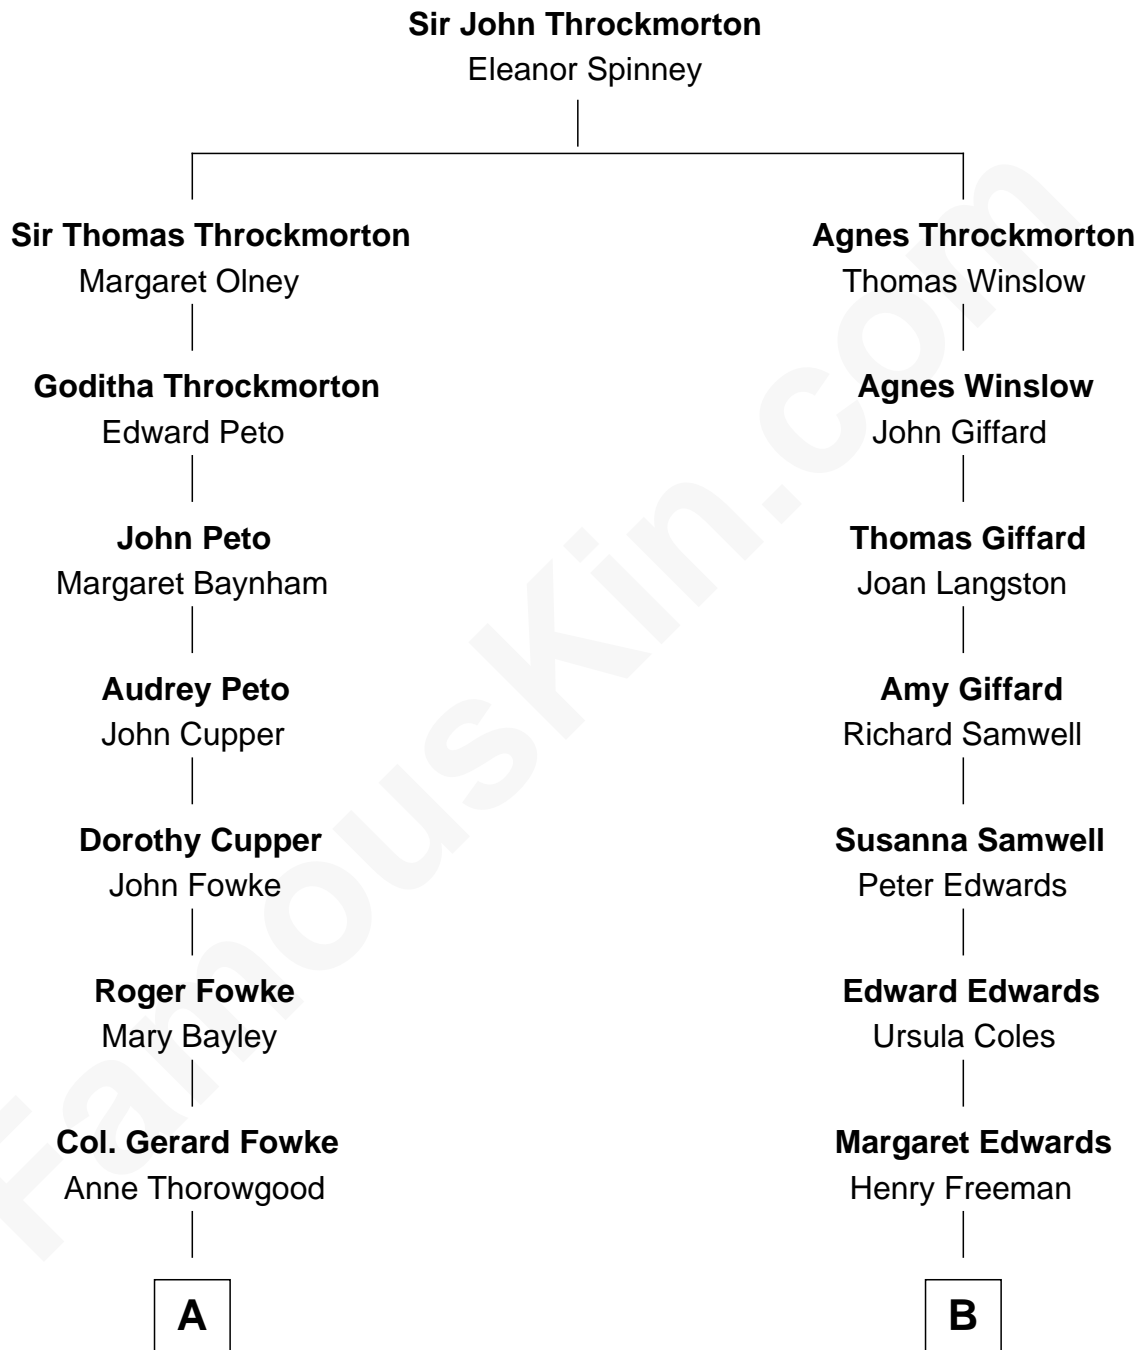

FamousKin.com
Relationship Chart of
General James Longstreet
Confederate Army - U.S. Civil War
 12th cousin 8 times removed of

Parker Stevenson
TV and Movie Actor

C

—
Evelyn Taylor

Eli Kirk Price

—
Philip Price

Sarah Meade Harrison

—
Sarah Meade Price

Richard Stevenson Parker

—
Parker Stevenson

TV and Movie Actor

FamousKin.com