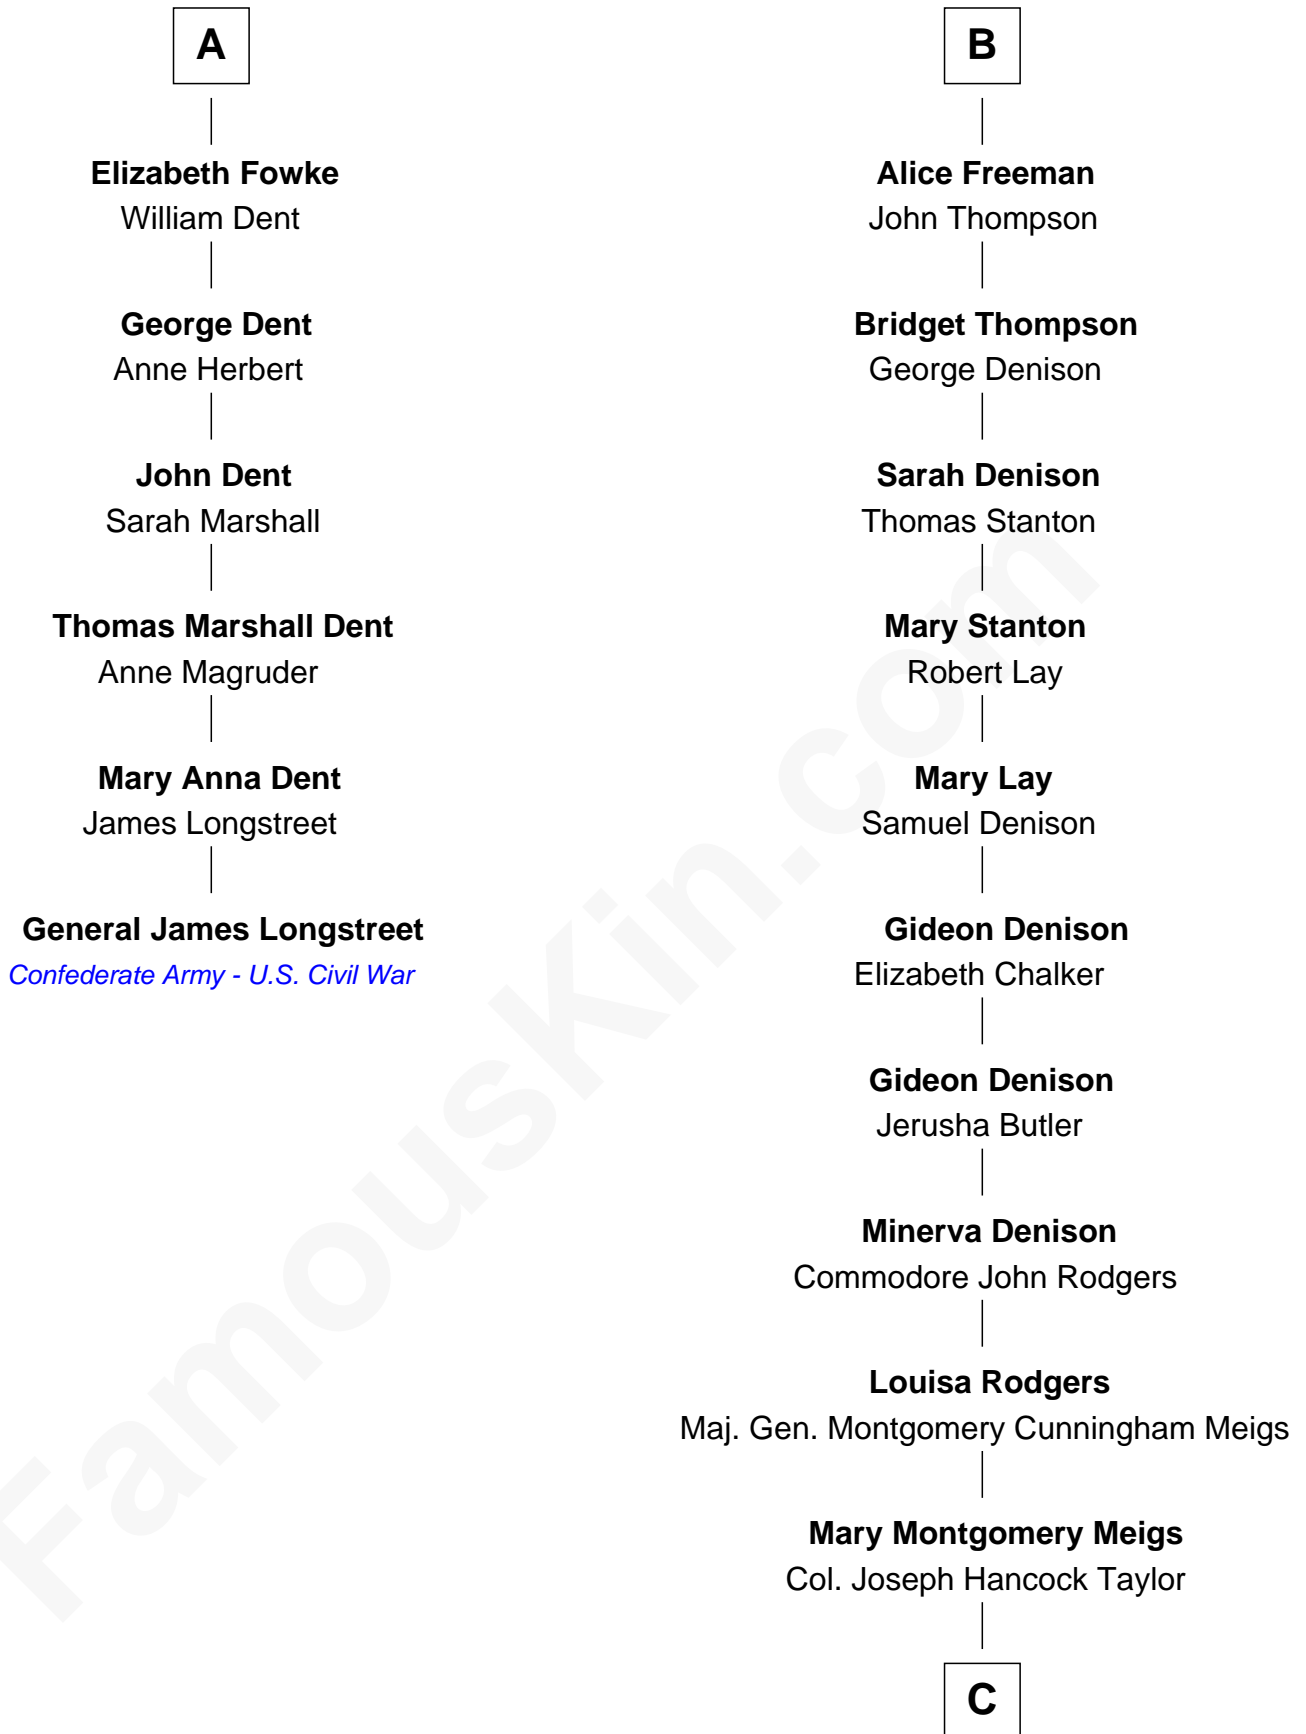

FamousKin.com
Relationship Chart of
General James Longstreet
Confederate Army - U.S. Civil War
 12th cousin 8 times removed of

Parker Stevenson
TV and Movie Actor

C

—
Evelyn Taylor

Eli Kirk Price

—
Philip Price

Sarah Meade Harrison

—
Sarah Meade Price

Richard Stevenson Parker

—
Parker Stevenson

TV and Movie Actor

FamousKin.com