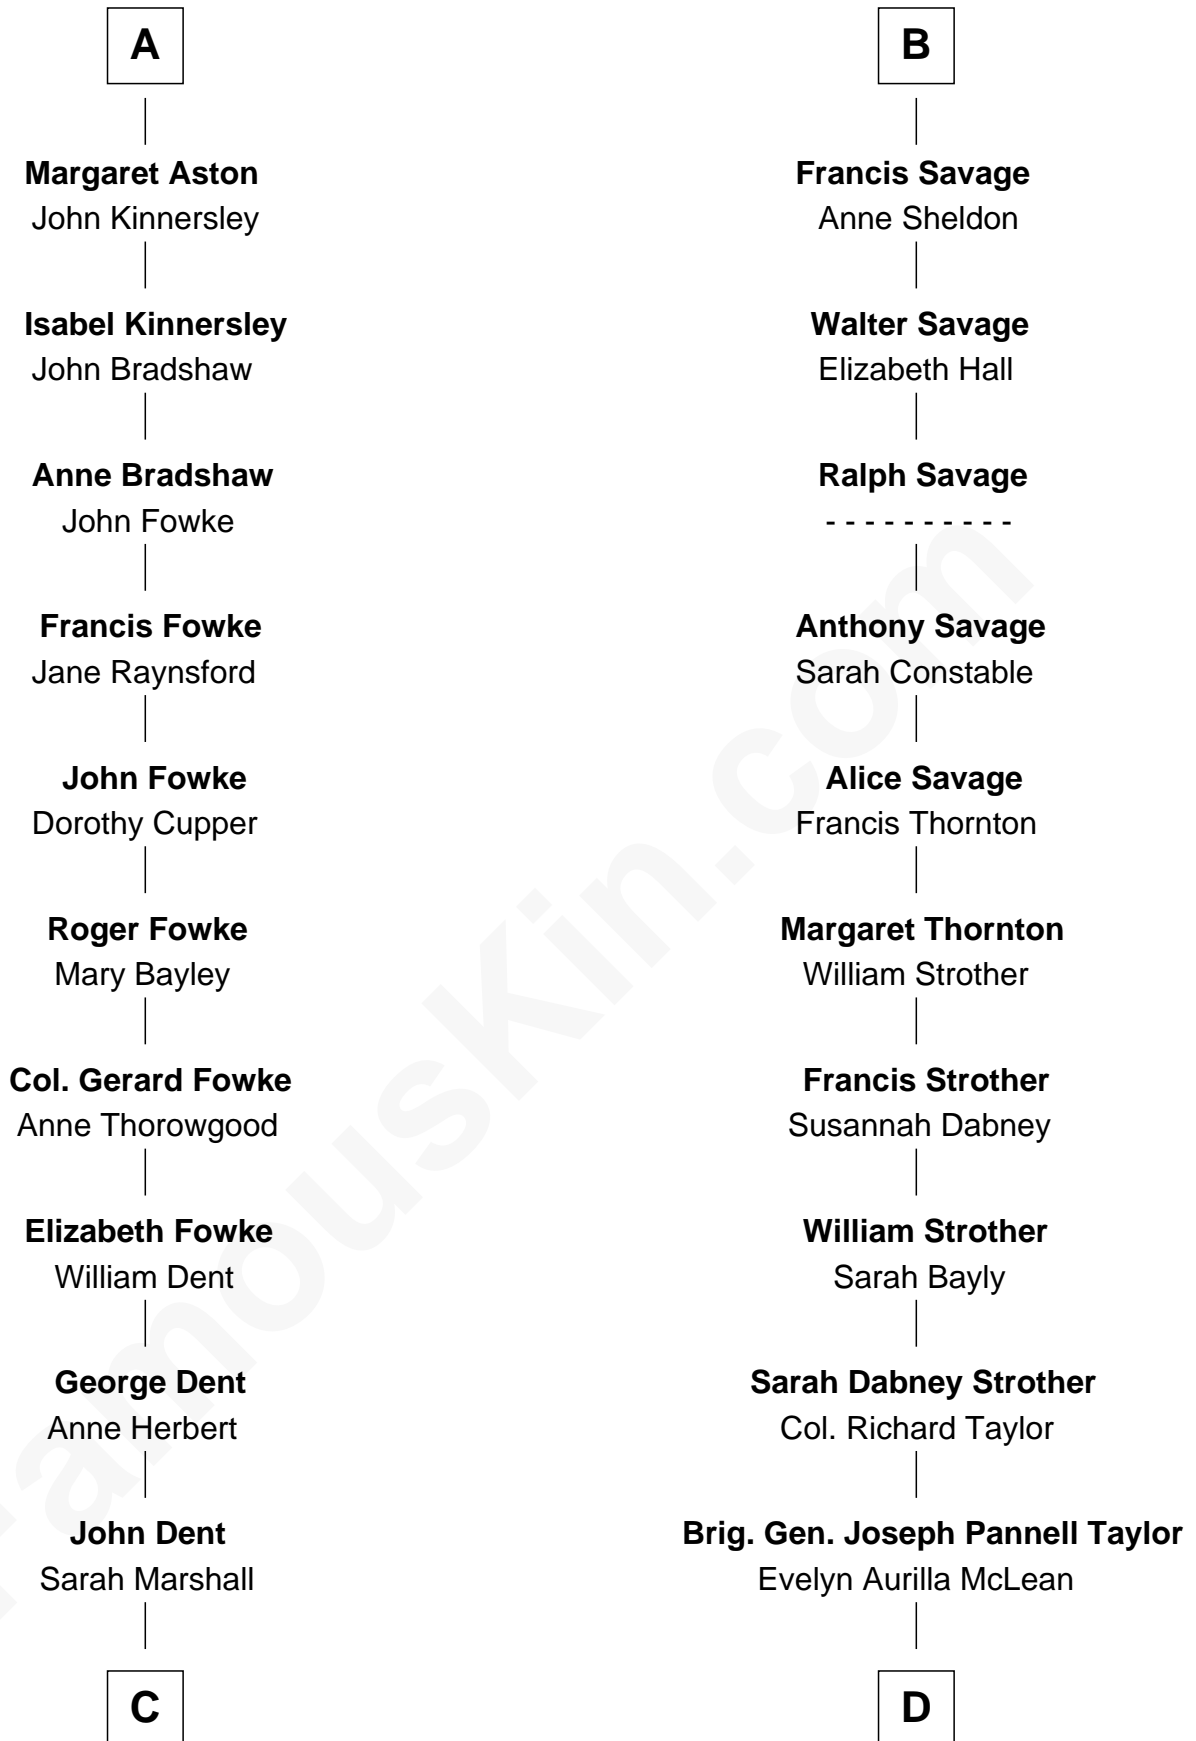

**FamousKin.com**  
**Relationship Chart of**  
**General James Longstreet**  
*Confederate Army - U.S. Civil War*  
 19th cousin 2 times removed of

**Parker Stevenson**  
*TV and Movie Actor*

**C**

**Thomas Marshall Dent**

Anne Magruder

**Mary Anna Dent**

James Longstreet

**General James Longstreet**

*Confederate Army - U.S. Civil War*

**D**

**Col. Joseph Hancock Taylor**

Mary Montgomery Meigs

**Evelyn Taylor**

Eli Kirk Price

**Philip Price**

Sarah Meade Harrison

**Sarah Meade Price**

Richard Stevenson Parker

**Parker Stevenson**

*TV and Movie Actor*