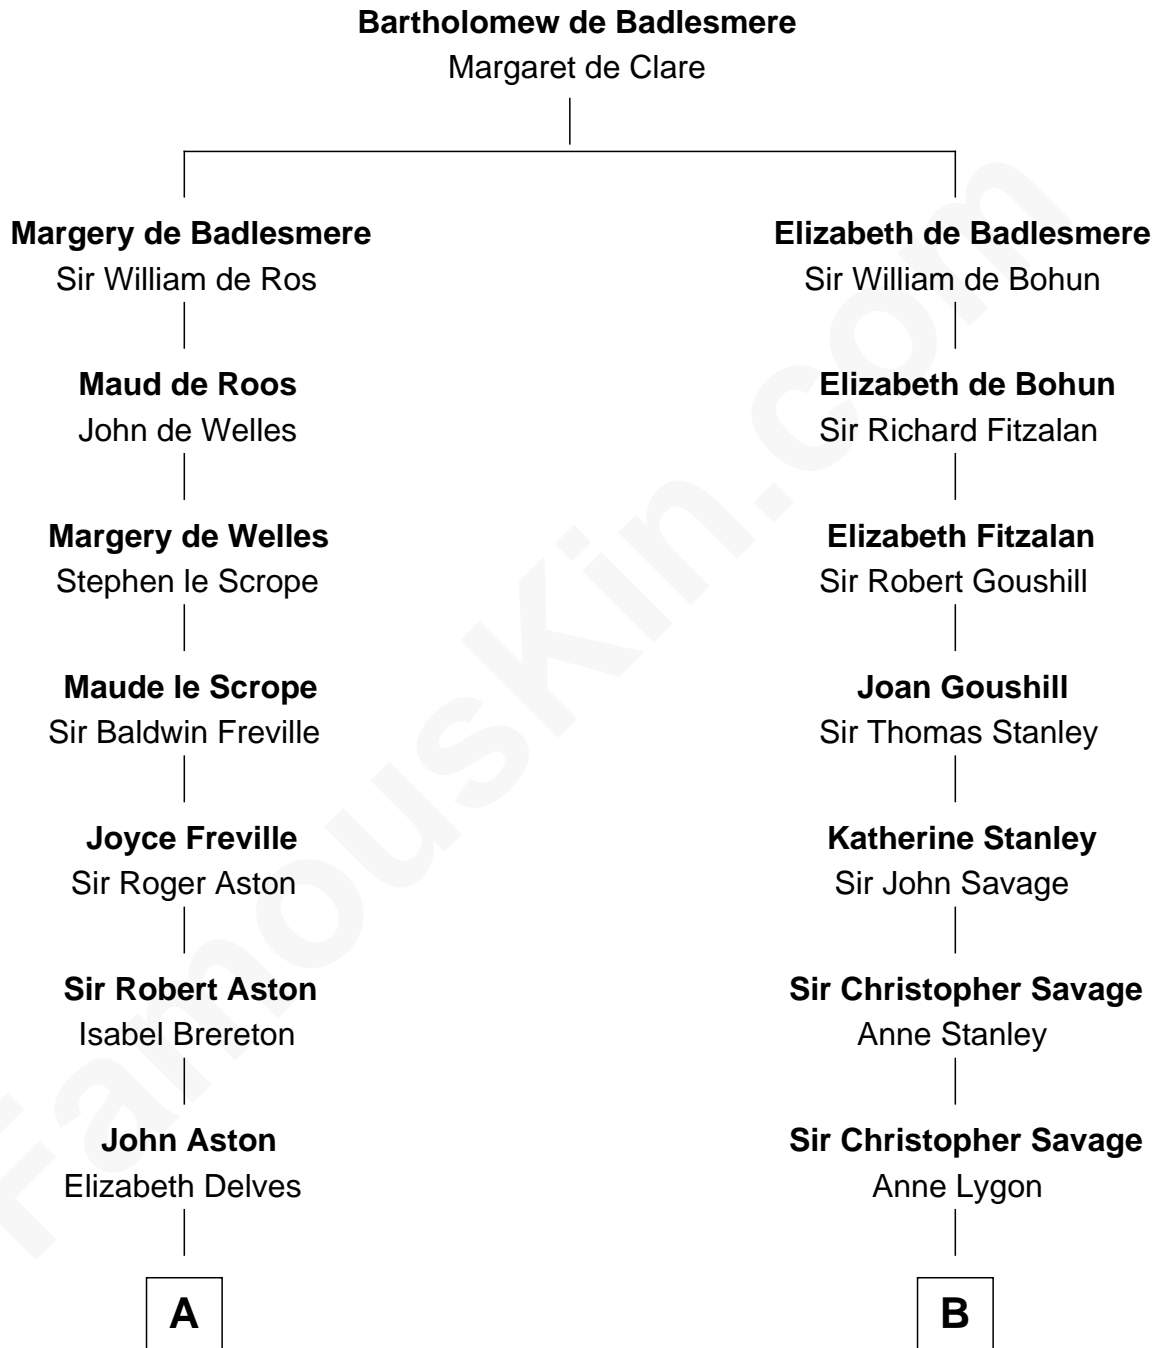

**FamousKin.com**  
**Relationship Chart of**  
**General James Longstreet**  
*Confederate Army - U.S. Civil War*  
 19th cousin 2 times removed of

**Parker Stevenson**  
*TV and Movie Actor*

**C**

**Thomas Marshall Dent**

Anne Magruder

**Mary Anna Dent**

James Longstreet

**General James Longstreet**

*Confederate Army - U.S. Civil War*

**D**

**Col. Joseph Hancock Taylor**

Mary Montgomery Meigs

**Evelyn Taylor**

Eli Kirk Price

**Philip Price**

Sarah Meade Harrison

**Sarah Meade Price**

Richard Stevenson Parker

**Parker Stevenson**

*TV and Movie Actor*