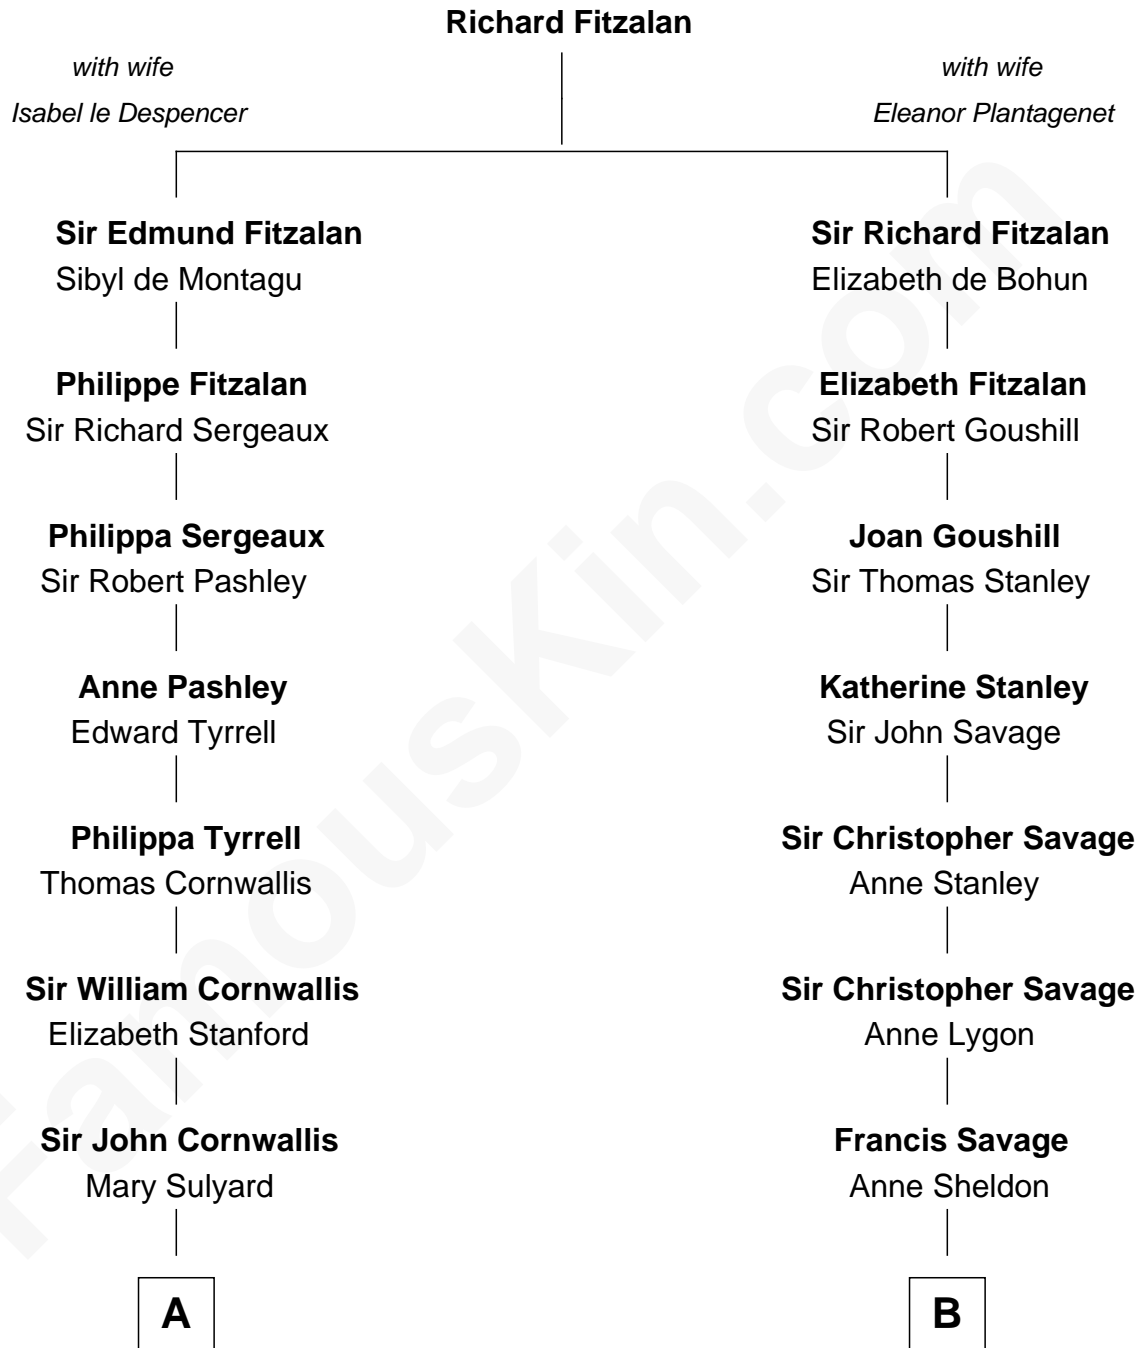

FamousKin.com
Relationship Chart of
General James Longstreet
Confederate Army - U.S. Civil War
 17th cousin 3 times removed of

Parker Stevenson
TV and Movie Actor

C

Evelyn Taylor

Eli Kirk Price

Philip Price

Sarah Meade Harrison

Sarah Meade Price

Richard Stevenson Parker

Parker Stevenson

TV and Movie Actor

FamousKin.com