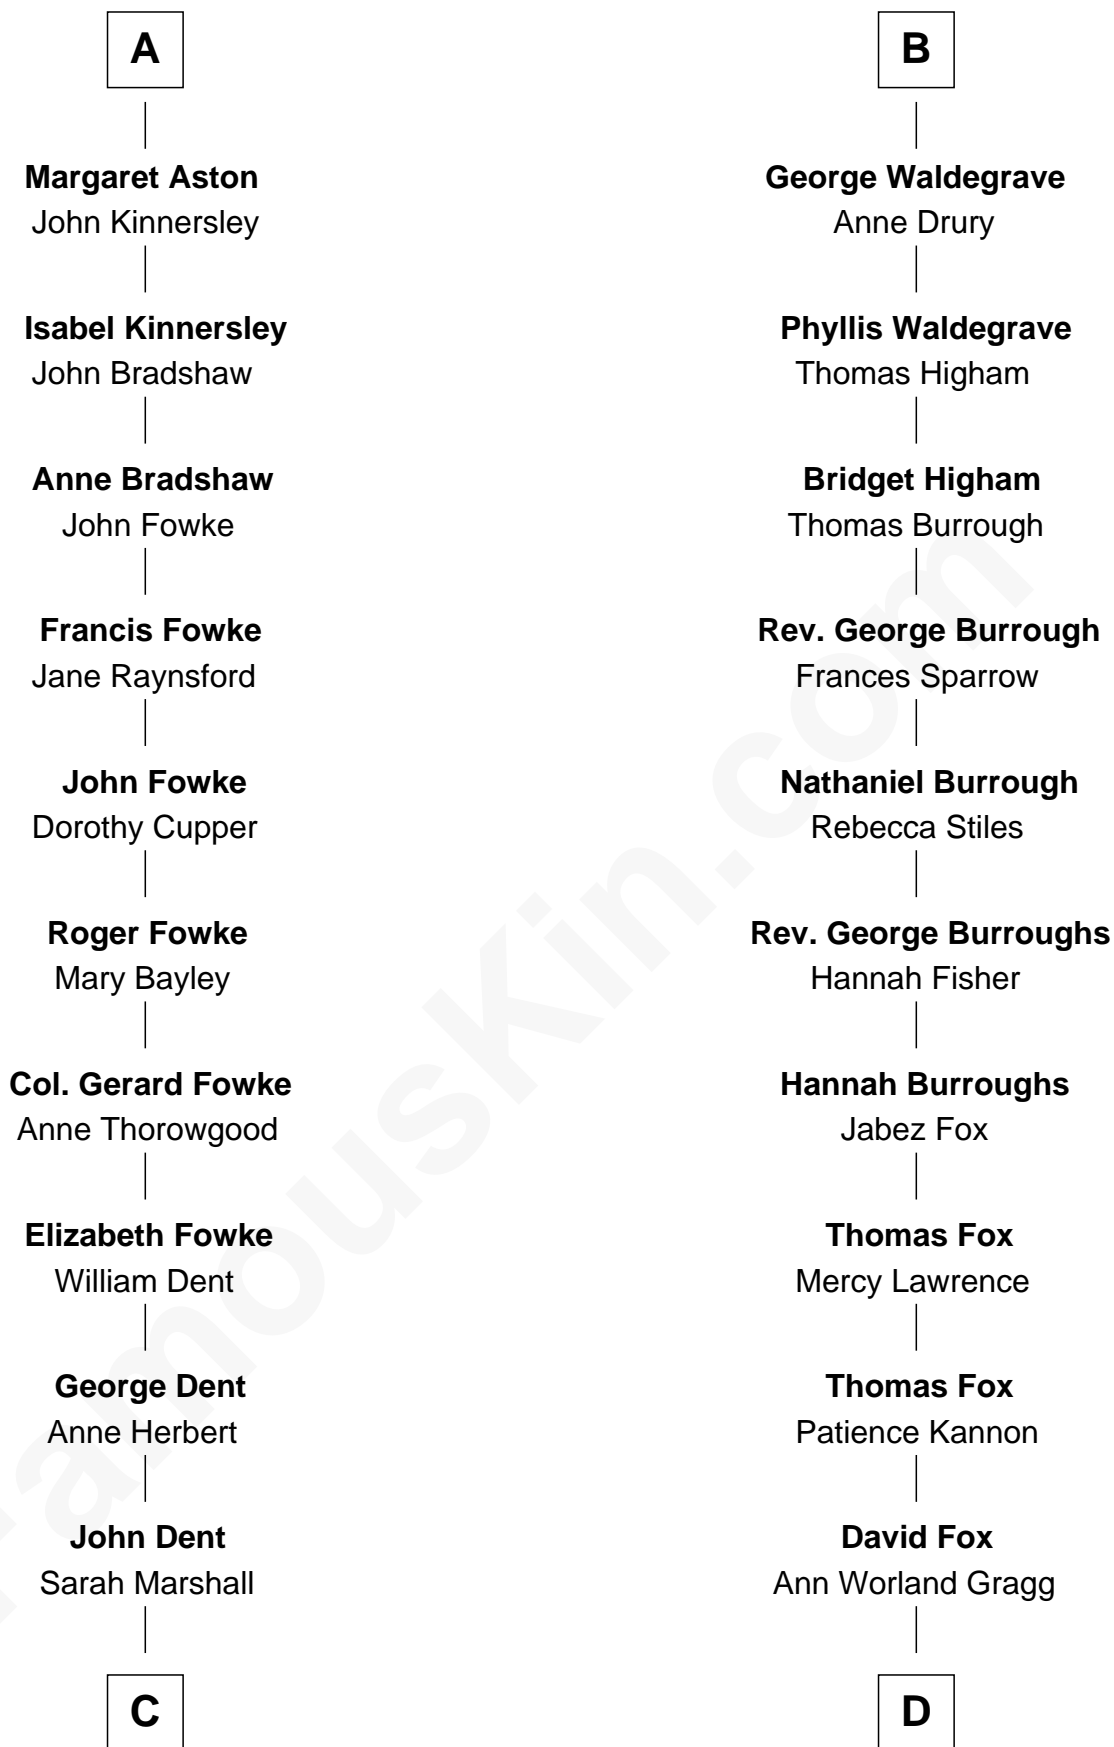

**FamousKin.com**  
**Relationship Chart of**  
**General James Longstreet**  
*Confederate Army - U.S. Civil War*  
 19th cousin 2 times removed of

**Bob Moore**  
*Co-Founder, Bob's Red Mill*

**C**

**Thomas Marshall Dent**

Anne Magruder

**Mary Anna Dent**

James Longstreet

**General James Longstreet**

*Confederate Army - U.S. Civil War*

**D**

**Morris Fox**

Sarah A. Smith

**Violette Fox**

Daniel Francis Learnard

**Clinton Morris Learnard**

Gertrude Maud Yost

**Doris Dell Learnard**

Kenneth Earl Moore

**Bob Moore**

*Co-Founder, Bob's Red Mill*