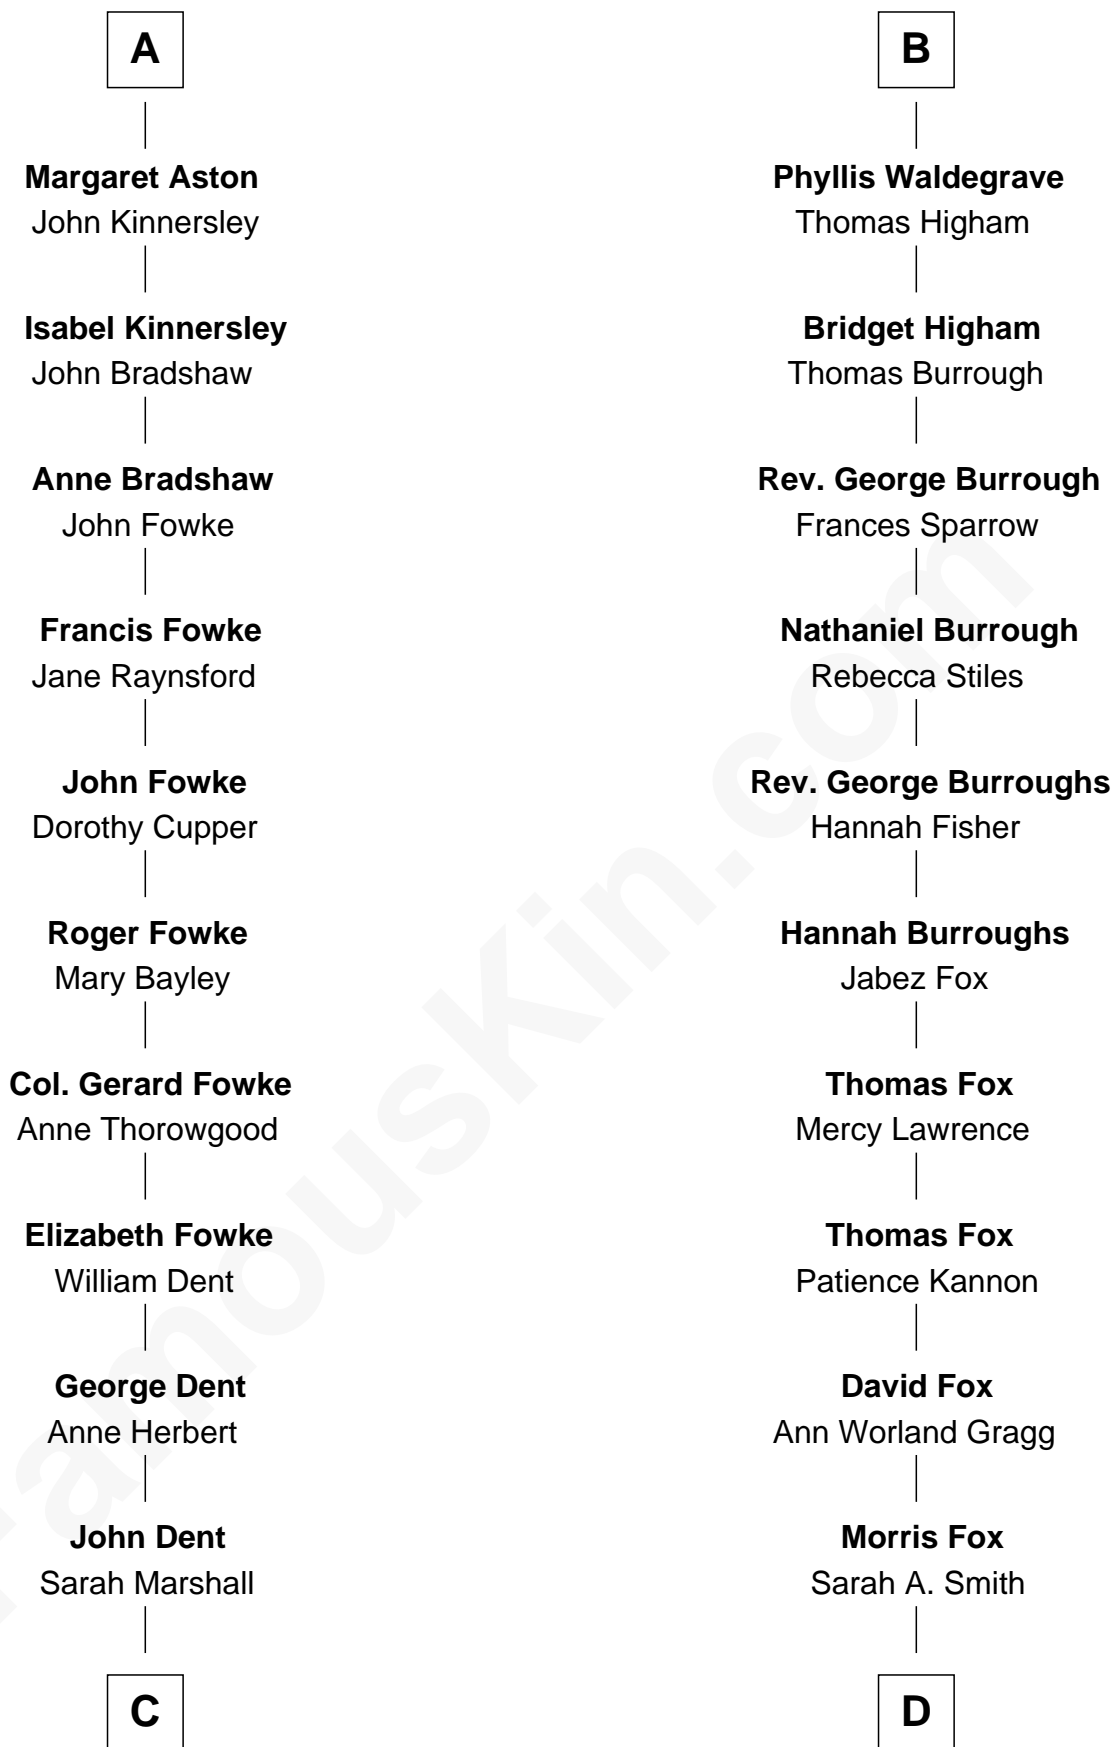

FamousKin.com
Relationship Chart of
General James Longstreet
Confederate Army - U.S. Civil War

19th cousin 1 time removed of

Bob Moore

Co-Founder, Bob's Red Mill

Bartholomew de Badlesmere

Margaret de Clare

Margery de Badlesmere

Sir William de Ros

Maud de Roos

John de Welles

Margery de Welles

Stephen le Scrope

Maude le Scrope

Sir Baldwin Freville

Sir John de Tibetot

Sir Robert de Tibetot

Margaret Deincourt

Elizabeth de Tibetot

Sir Philip le Despencer

Margery Despencer

Sir Roger Wentworth

Henry Wentworth

Elizabeth Howard

Margery Wentworth

Sir William Waldegrave

George Waldegrave

Anne Drury

B

C

Thomas Marshall Dent