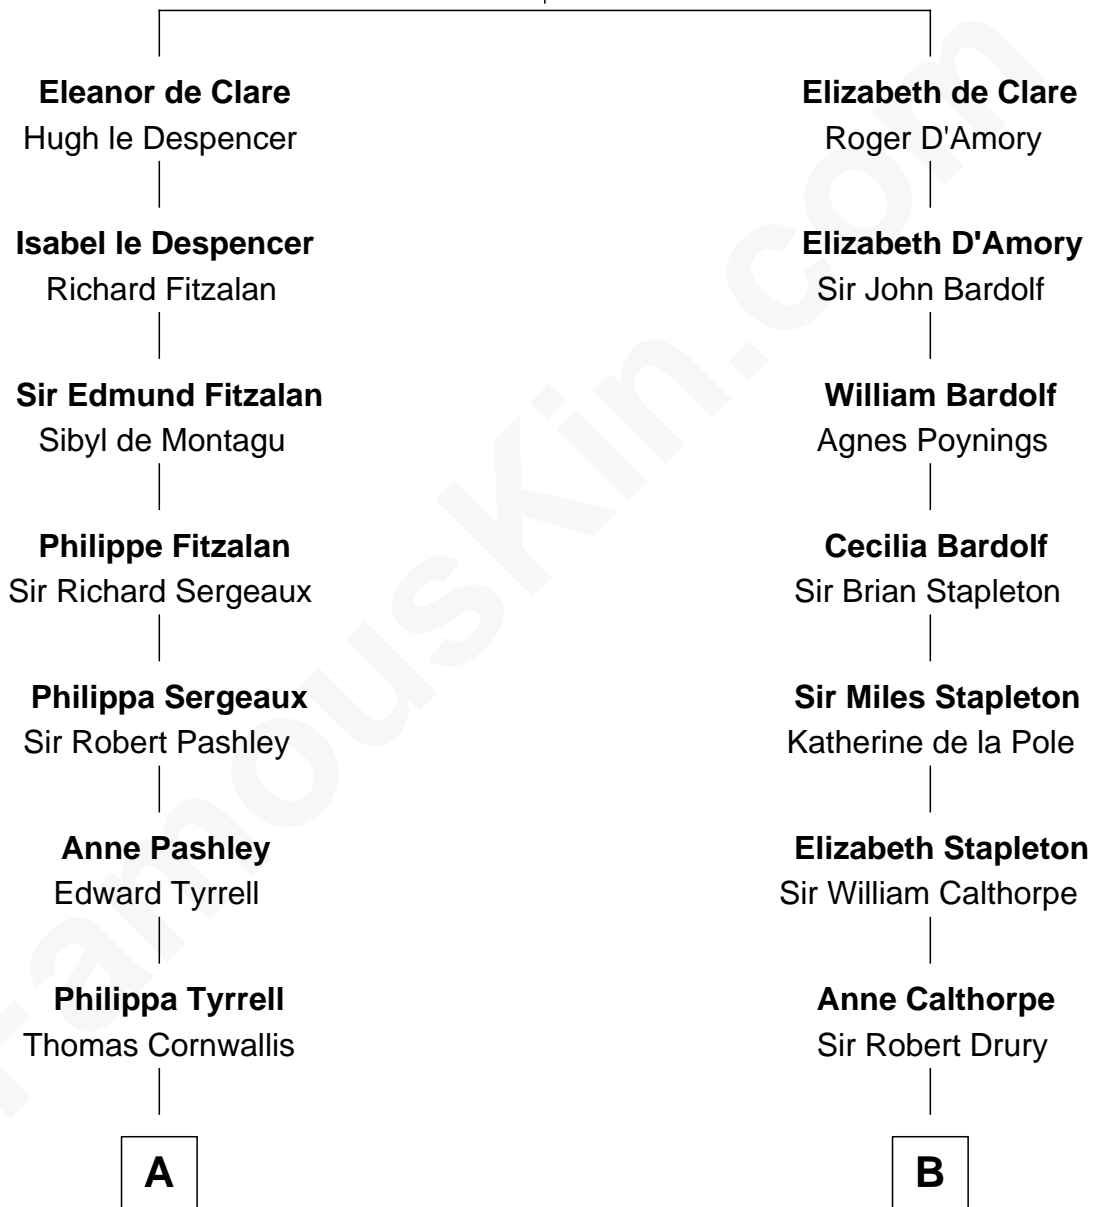

FamousKin.com
Relationship Chart of
General James Longstreet
Confederate Army - U.S. Civil War
 19th cousin 2 times removed of

Bob Moore
Co-Founder, Bob's Red Mill

Sir Gilbert de Clare
 Joan of Acre

C

Hannah FitzRandolph

William Longstreet

James Longstreet

Mary Anna Dent

General James Longstreet

Confederate Army - U.S. Civil War

D

Morris Fox

Sarah A. Smith

Violette Fox

Daniel Francis Learnard

Clinton Morris Learnard

Gertrude Maud Yost

Doris Dell Learnard

Kenneth Earl Moore

Bob Moore

Co-Founder, Bob's Red Mill