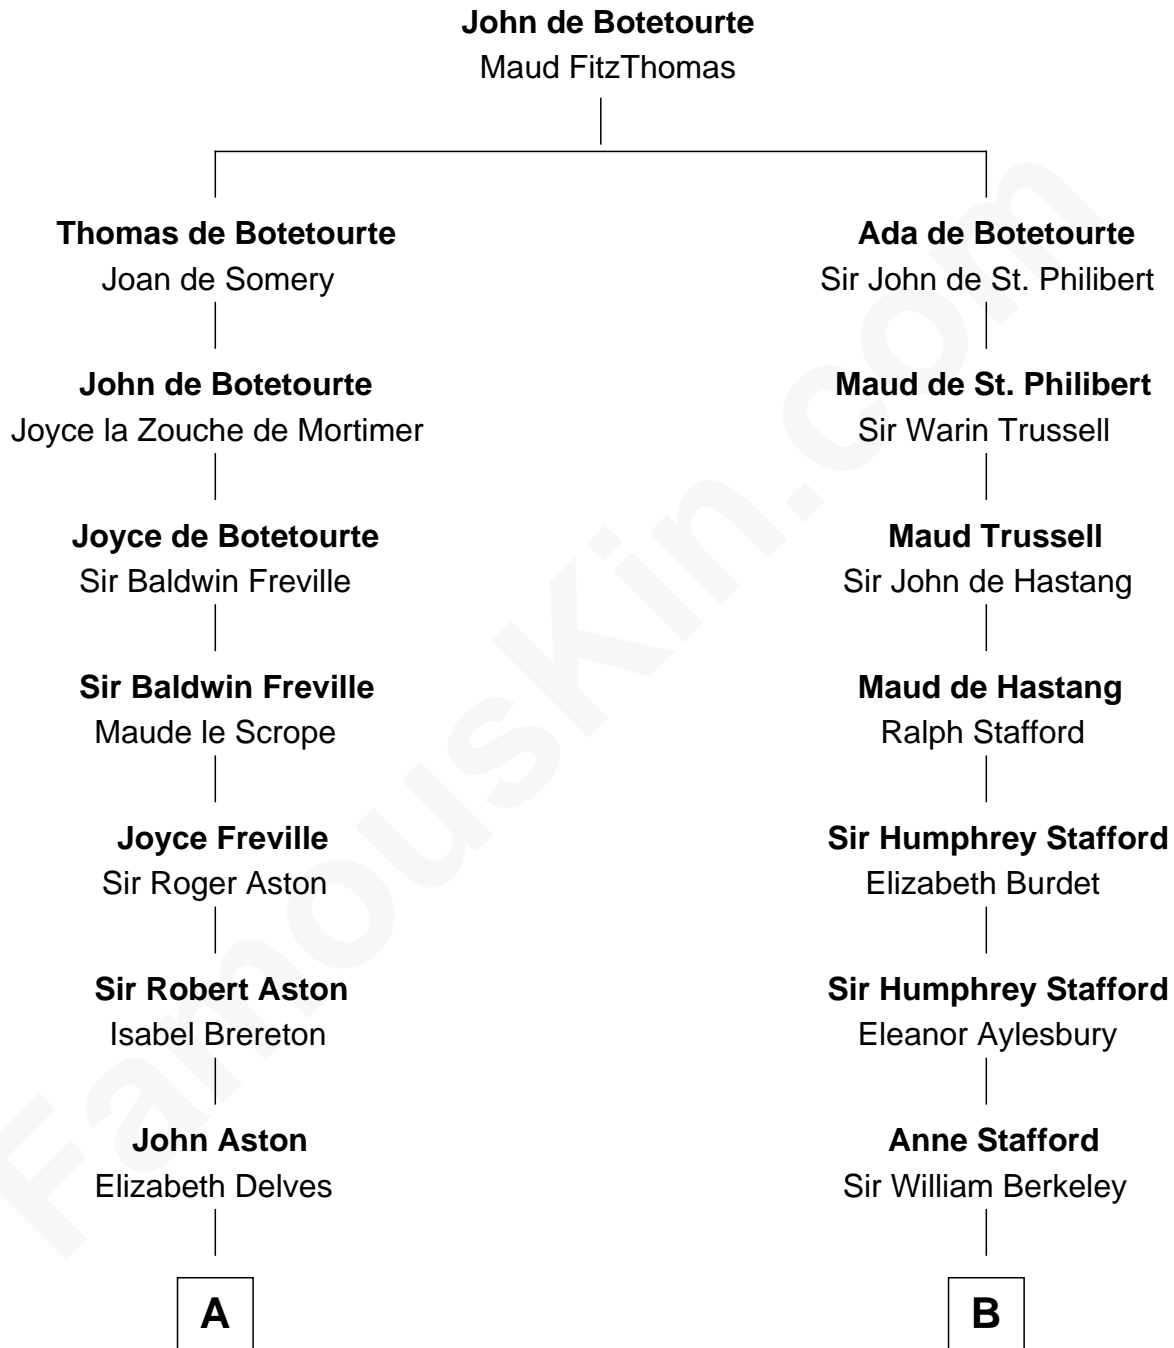

FamousKin.com
Relationship Chart of
General James Longstreet
Confederate Army - U.S. Civil War
 19th cousin 2 times removed of

Robert Frost
Poet and Playwright

C

Thomas Marshall Dent

Anne Magruder

Mary Anna Dent

James Longstreet

General James Longstreet

Confederate Army - U.S. Civil War

D

William Frost

Sarah Holt

Samuel Abbott Frost

Mary Blunt