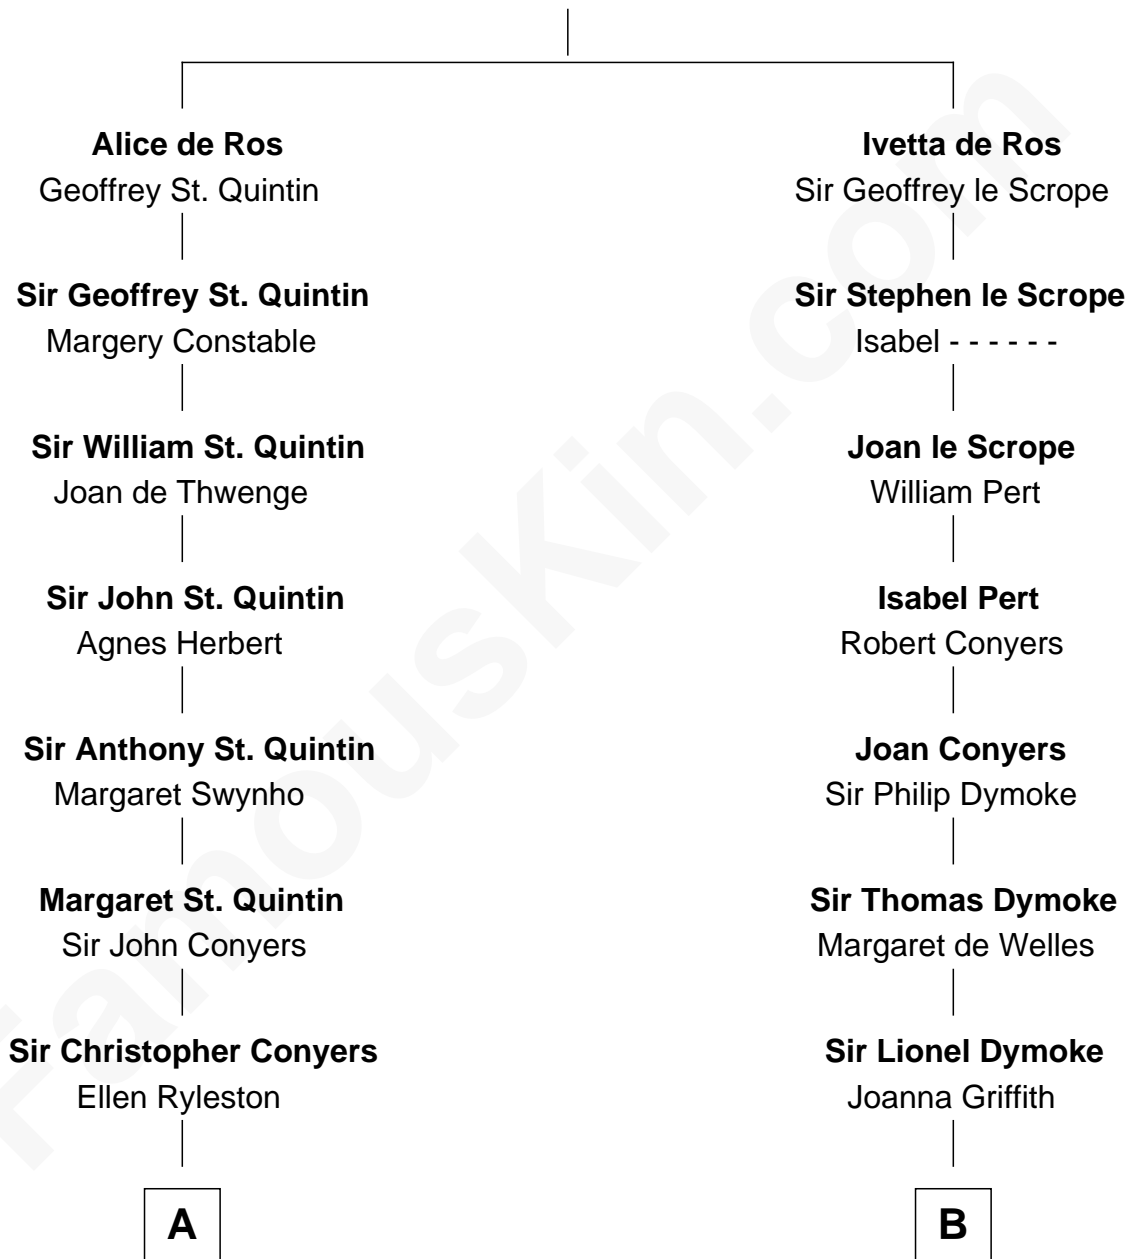

FamousKin.com
Relationship Chart of
General James Longstreet
Confederate Army - U.S. Civil War

18th cousin 1 time removed of

Robert Frost
Poet and Playwright

Sir William de Ros
 Eustache Fitz Ralph

C

James Longstreet

Mary Anna Dent

General James Longstreet
Confederate Army - U.S. Civil War

D

William Prescott Frost

Judith Colcord

William Prescott Frost
Isabella Moodie

Robert Frost
Poet and Playwright

FamousKin.com