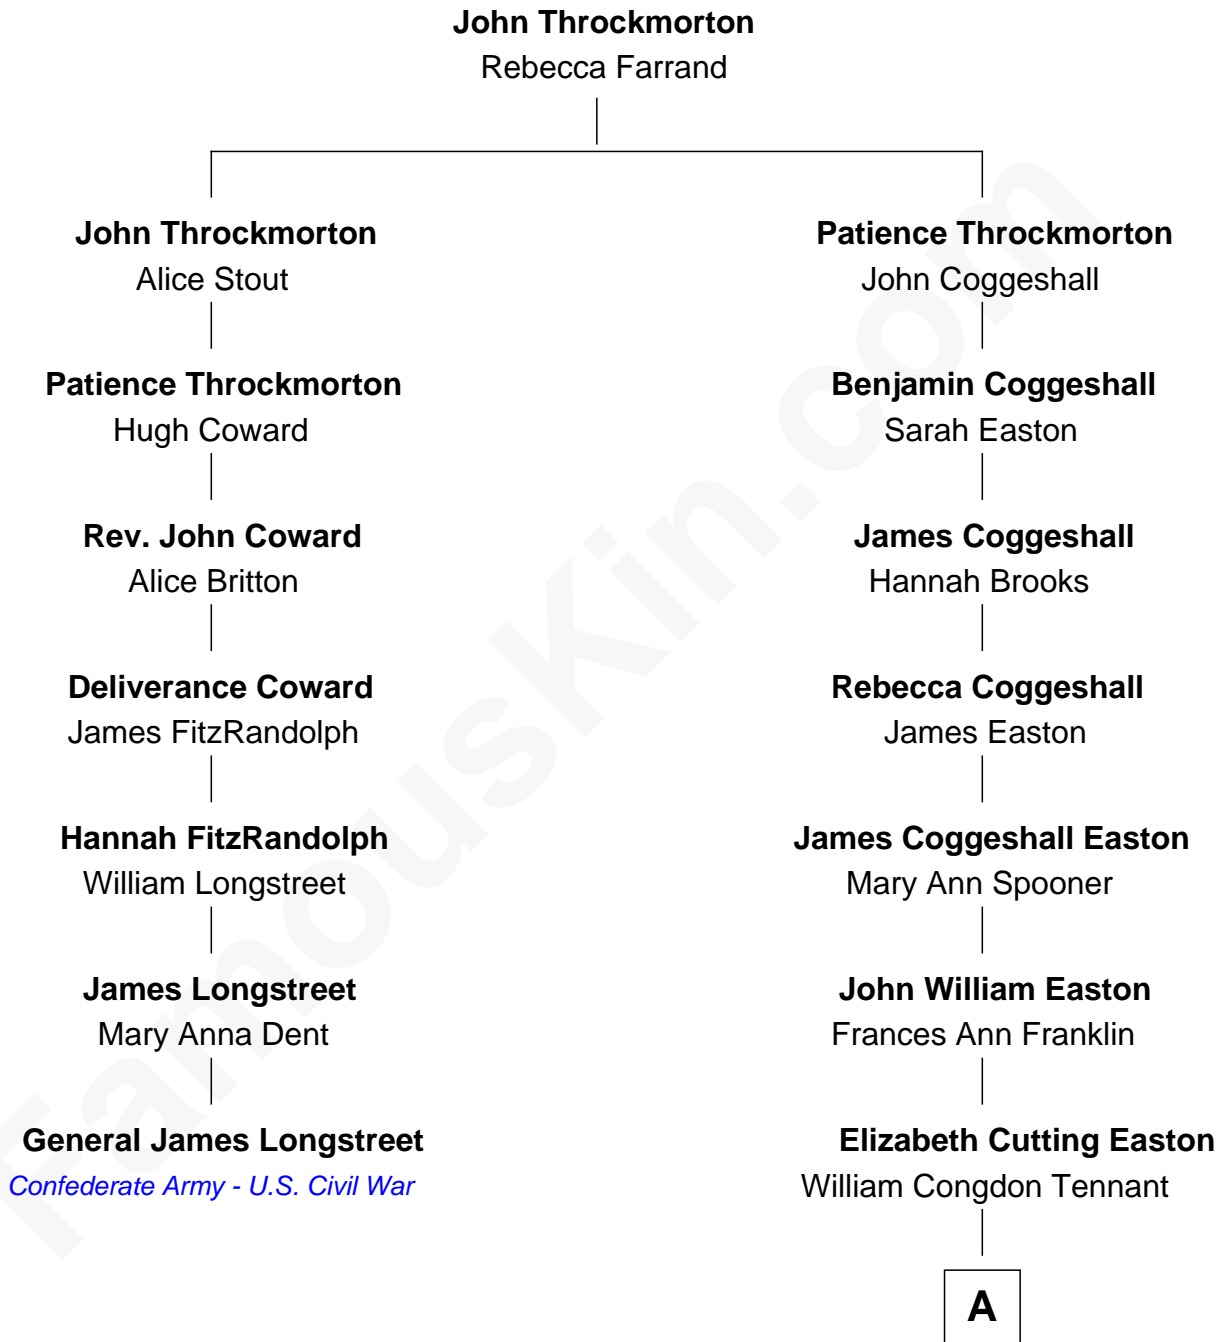

FamousKin.com
Relationship Chart of
General James Longstreet
Confederate Army - U.S. Civil War

6th cousin 3 times removed of

Marilyn Monroe
Actress, Model, and Singer

A

Elizabeth Easton Tennant

Frederick Almy Gifford

Charles Stanley Gifford

Gladys Pearl Monroe

Marilyn Monroe

Actress, Model, and Singer

FamousKin.com