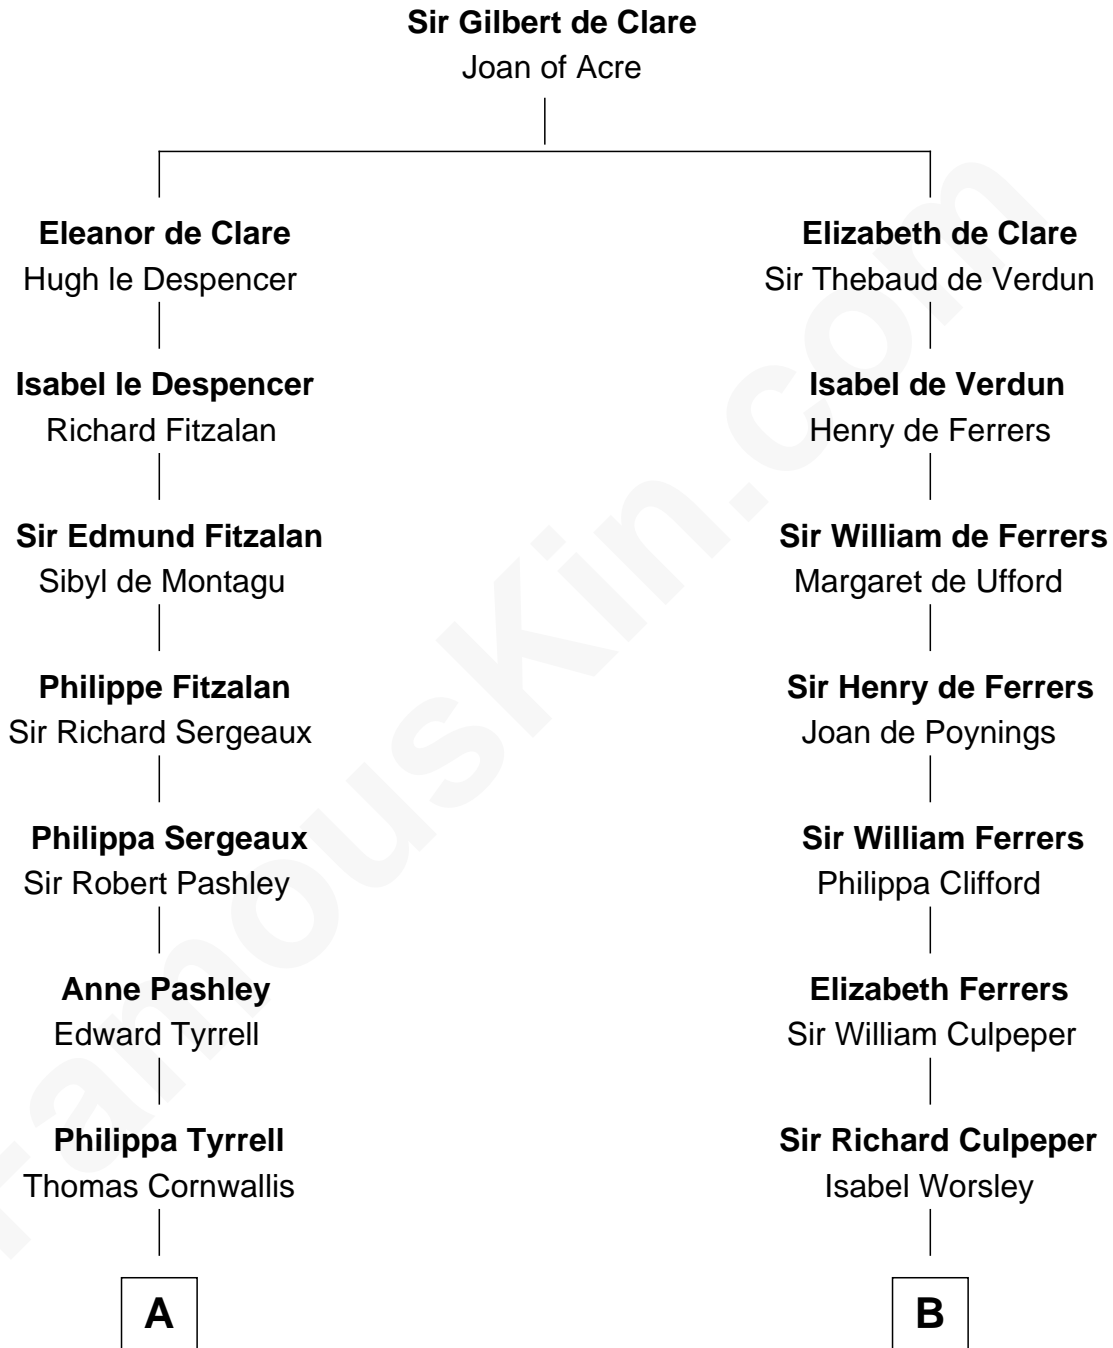

FamousKin.com
Relationship Chart of
General James Longstreet
Confederate Army - U.S. Civil War
 8th cousin 11 times removed of

Catherine Howard
5th Wife of King Henry VIII

C

—
Hannah FitzRandolph

William Longstreet

—
James Longstreet

Mary Anna Dent

—
General James Longstreet

Confederate Army - U.S. Civil War

FamousKin.com