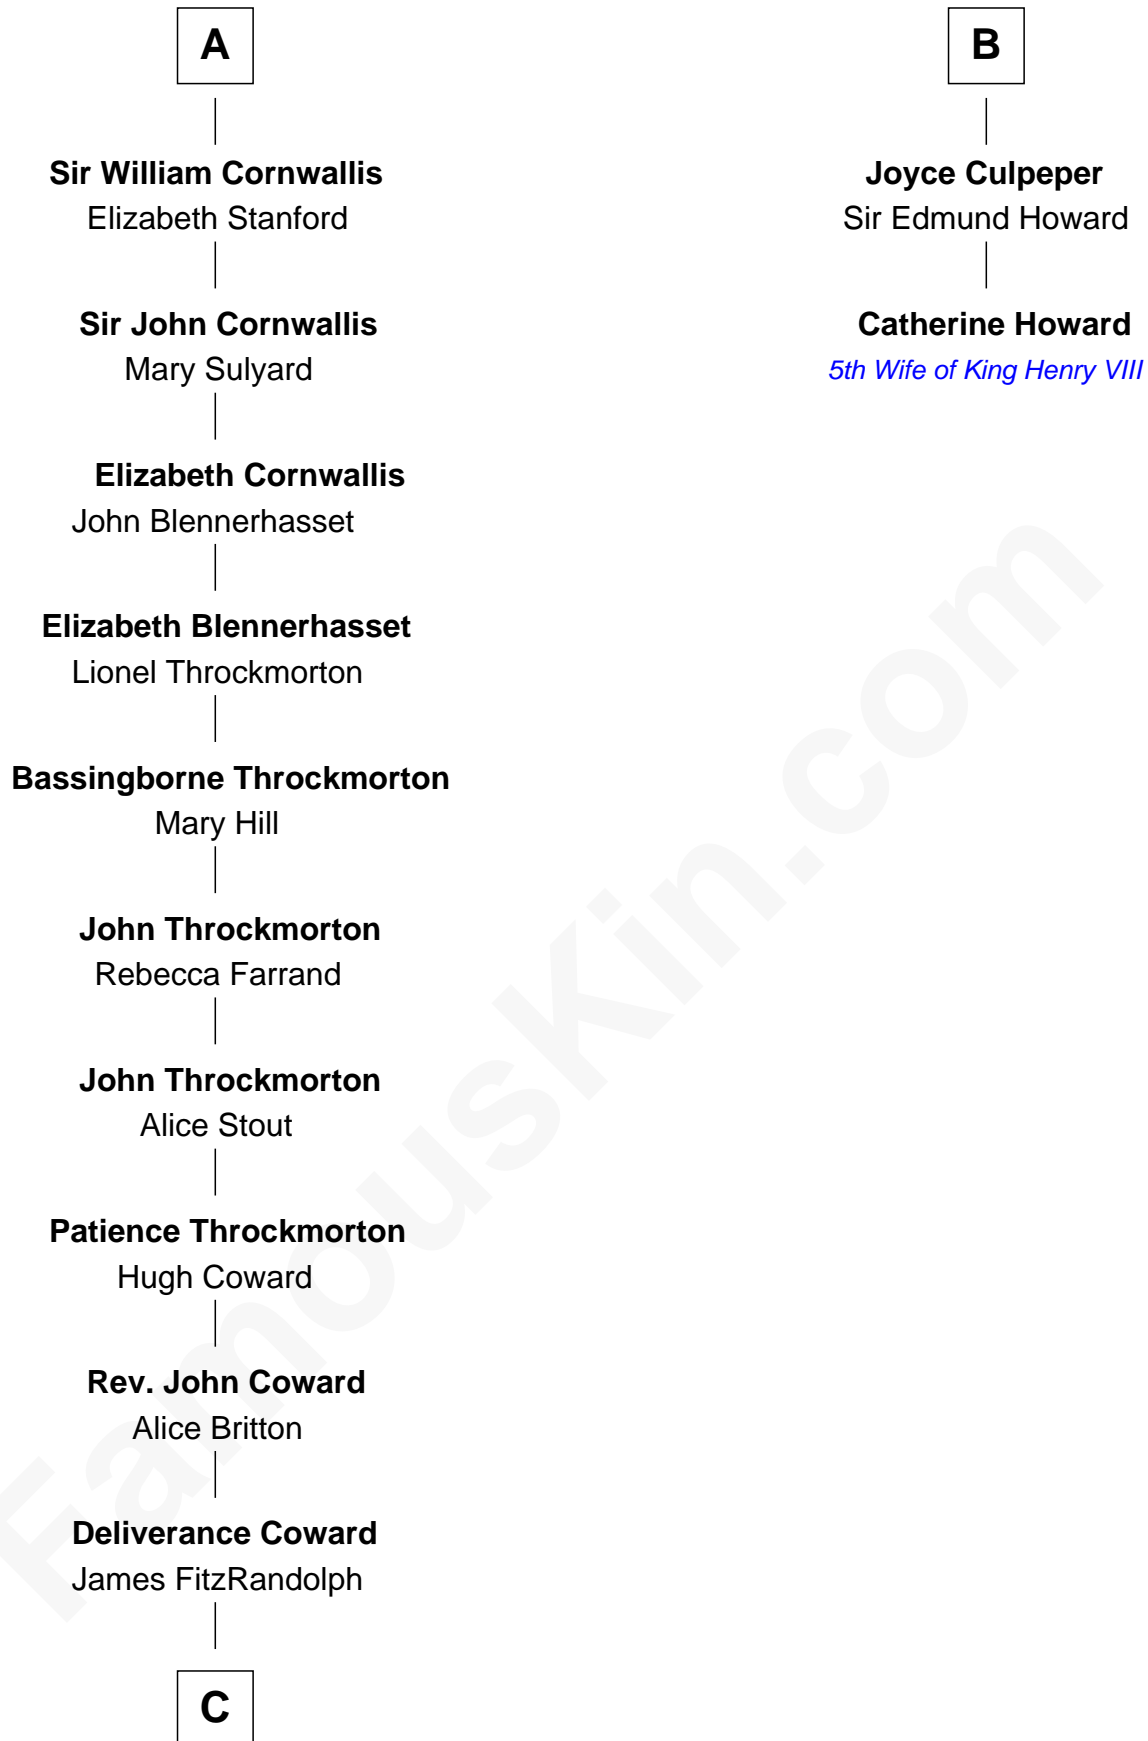

FamousKin.com
Relationship Chart of
General James Longstreet
Confederate Army - U.S. Civil War
 8th cousin 11 times removed of

Catherine Howard
5th Wife of King Henry VIII

C

—
Hannah FitzRandolph

William Longstreet

—
James Longstreet

Mary Anna Dent

—
General James Longstreet

Confederate Army - U.S. Civil War

FamousKin.com