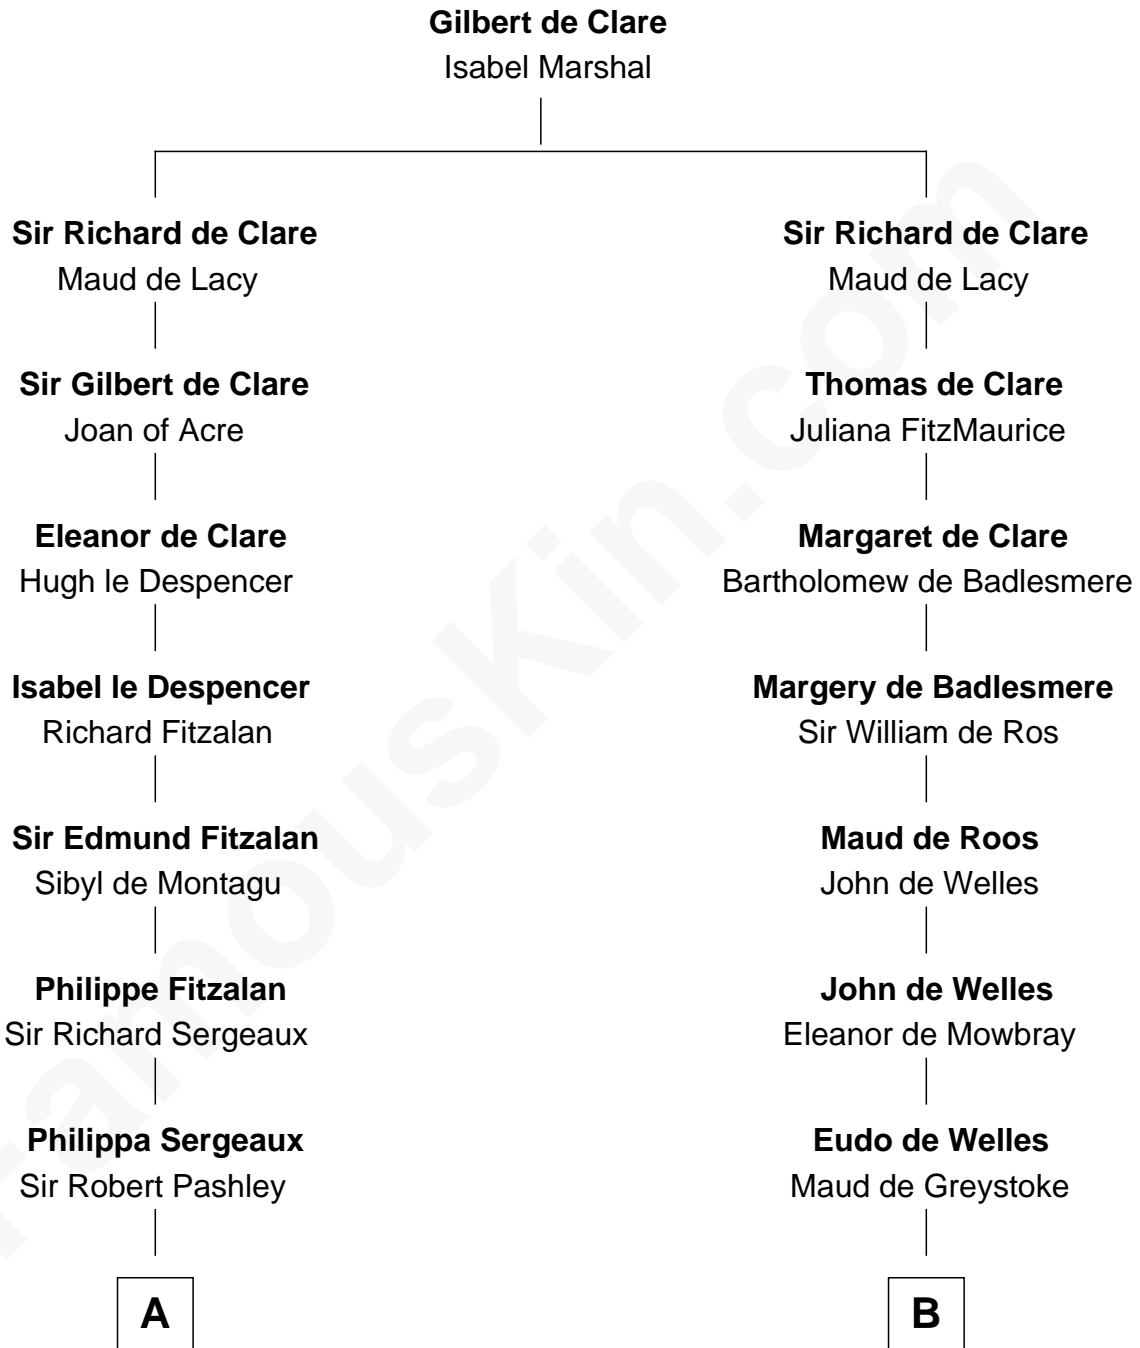

FamousKin.com
Relationship Chart of
General James Longstreet
Confederate Army - U.S. Civil War

20th cousin 1 time removed of
Ralph Waldo Emerson
American Poet

C

Rev. John Coward

Alice Britton

Deliverance Coward

James FitzRandolph

Hannah FitzRandolph

William Longstreet

James Longstreet

Mary Anna Dent

General James Longstreet

Confederate Army - U.S. Civil War

D