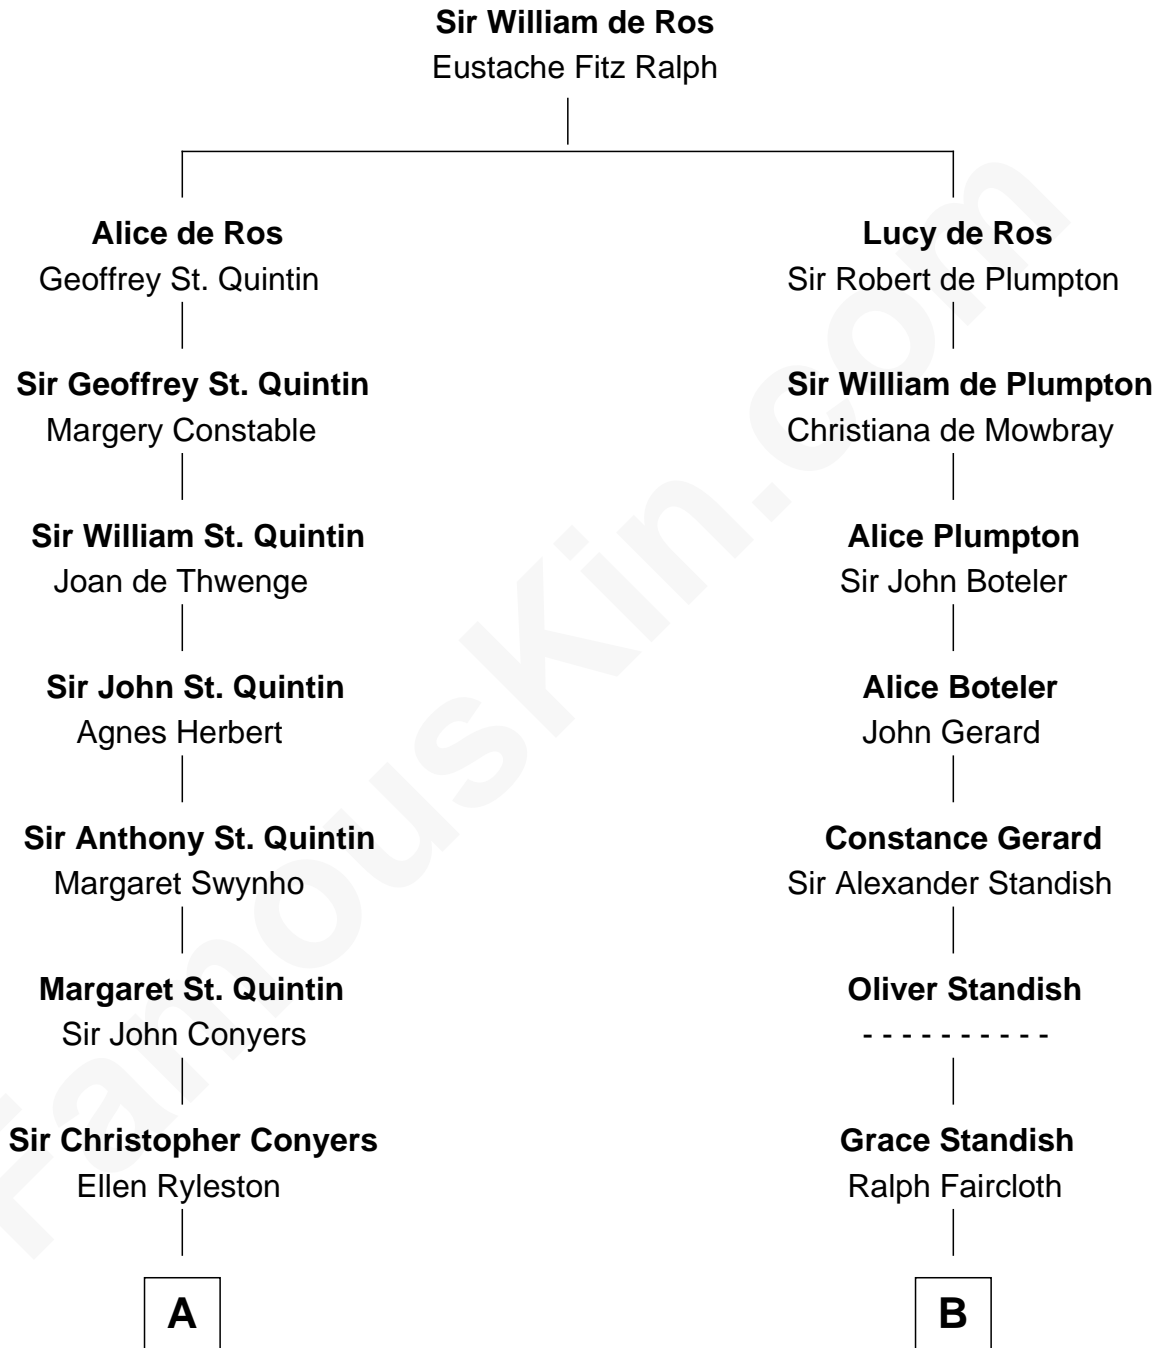

FamousKin.com
Relationship Chart of
General James Longstreet
Confederate Army - U.S. Civil War

17th cousin 1 time removed of
Ralph Waldo Emerson
American Poet

C

James Longstreet

Mary Anna Dent

General James Longstreet