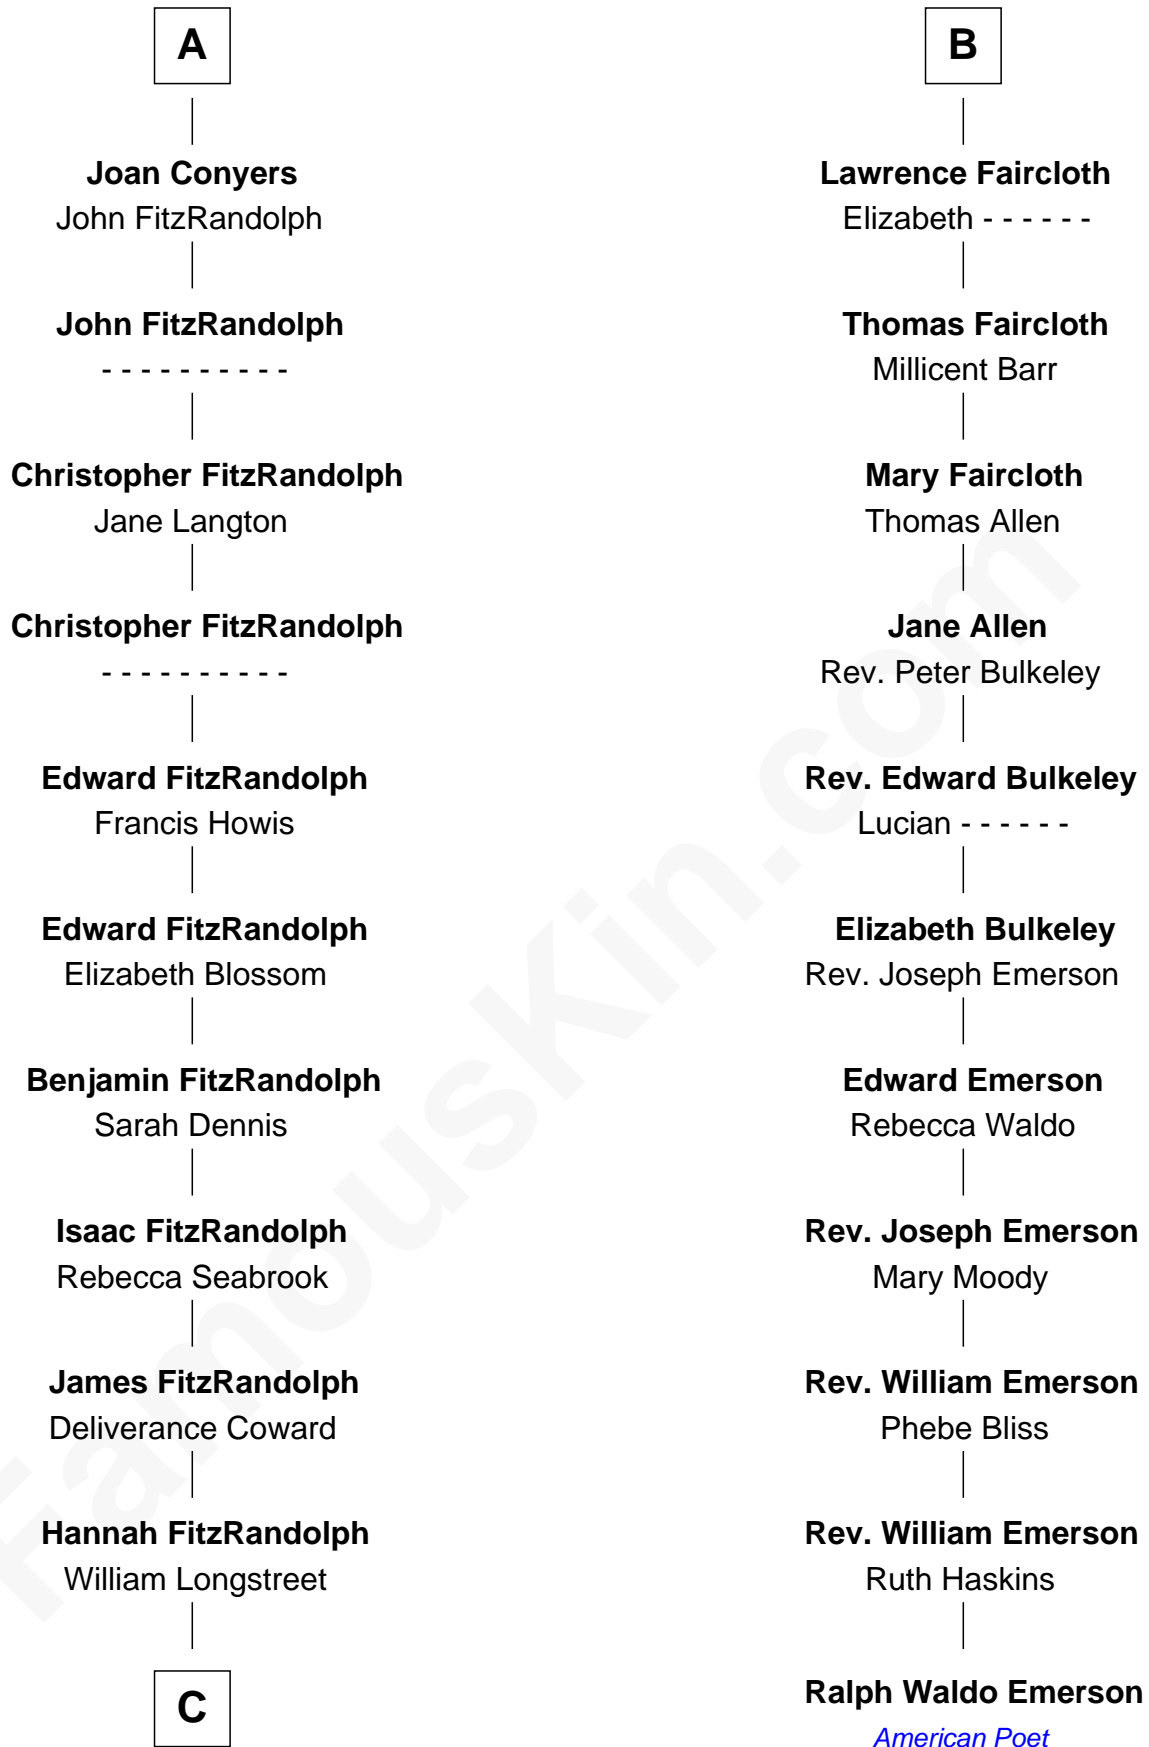

FamousKin.com
Relationship Chart of
General James Longstreet
Confederate Army - U.S. Civil War

17th cousin 1 time removed of
Ralph Waldo Emerson
American Poet

C

James Longstreet

Mary Anna Dent

General James Longstreet

Confederate Army - U.S. Civil War

FamousKin.com