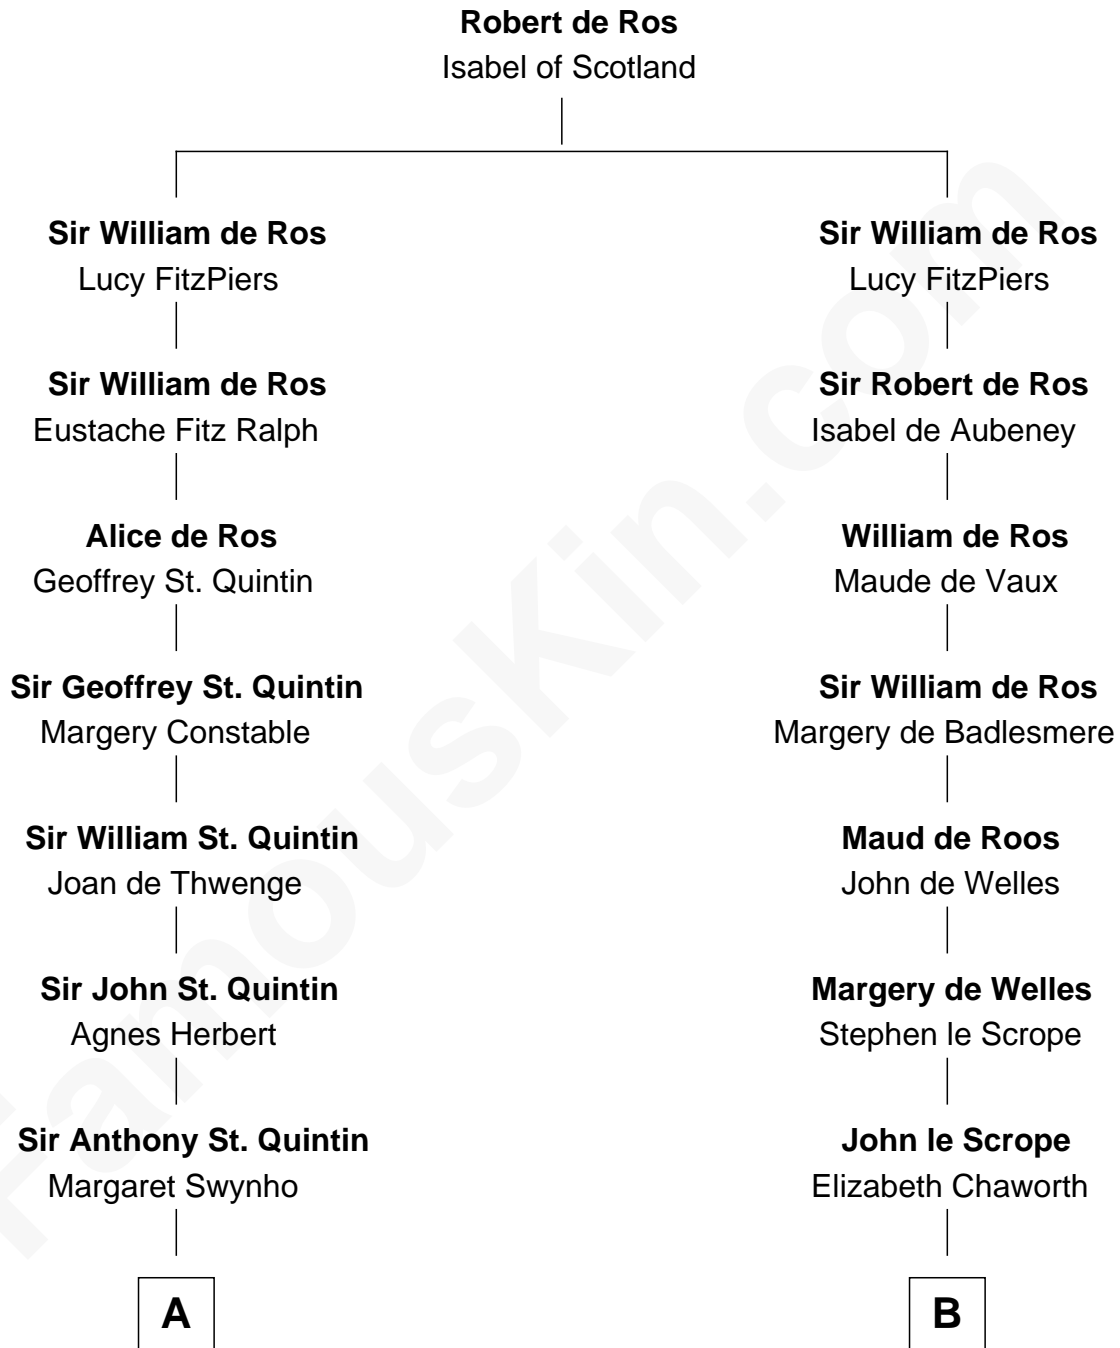

FamousKin.com
Relationship Chart of
General James Longstreet
Confederate Army - U.S. Civil War

20th cousin 1 time removed of
Admiral Richard Byrd
Polar Explorer

C

James FitzRandolph
Deliverance Coward

Hannah FitzRandolph
William Longstreet

James Longstreet
Mary Anna Dent

General James Longstreet
Confederate Army - U.S. Civil War

D

Benjamin Harrison
Evelyn Taylor Byrd

Anne Harrison
Richard Evelyn Byrd

Col. William Byrd
Jane Meriwether Rivers

Richard Evelyn Byrd
Eleanor Bolling Flood

Admiral Richard Byrd
Polar Explorer

FamousKin.com