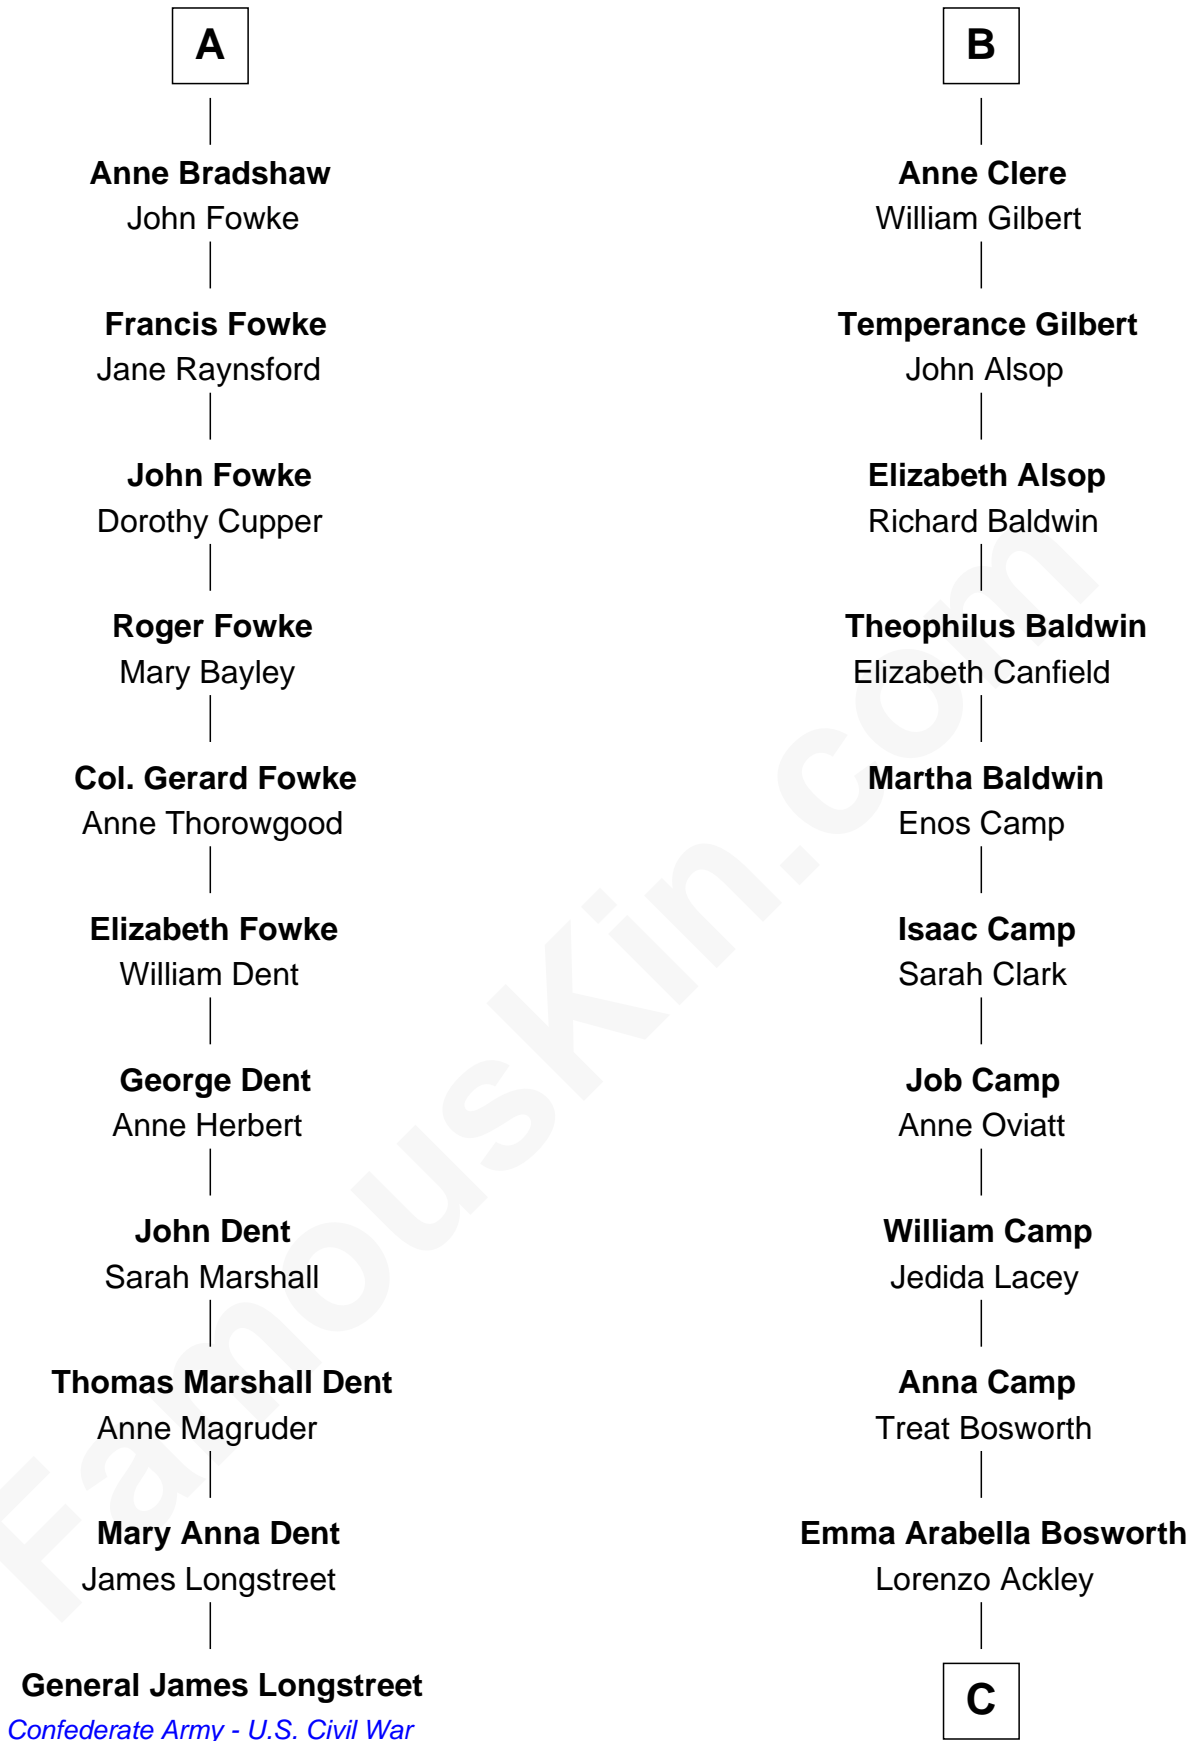

FamousKin.com Relationship Chart of

General James Longstreet
Confederate Army - U.S. Civil War

17th cousin 4 times removed of

Sydney Biddle Barrows
Mayflower Madam

John de Welles
Maud de Roos

Margery de Welles
Stephen le Scrope

Maude le Scrope
Sir Baldwin Freville

Joyce Freville
Sir Roger Aston

Sir Robert Aston
Isabel Brereton

John Aston
Elizabeth Delves

Margaret Aston
John Kinnersley

Isabel Kinnersley
John Bradshaw

A

Anne de Welles
James Butler

James Butler
Joan Beauchamp

Sir Thomas Butler
Anne Hankeford

Margaret Butler
Sir William Boleyn

Alice Boleyn
Sir Robert Clere

Sir John Clere
Anne Tyrrell

Sir Edmund Clere
Frances Fulmerston

B

C

Helen Eva Ackley
William Gildersleeve Parke

Elizabeth Parke
Percy Ballantine

John Boyd Ballantine
Anne L. Crawford

Jeannette Ballantine
Donald Byers Barrows

Sydney Biddle Barrows
Mayflower Madam

FamousKin.com