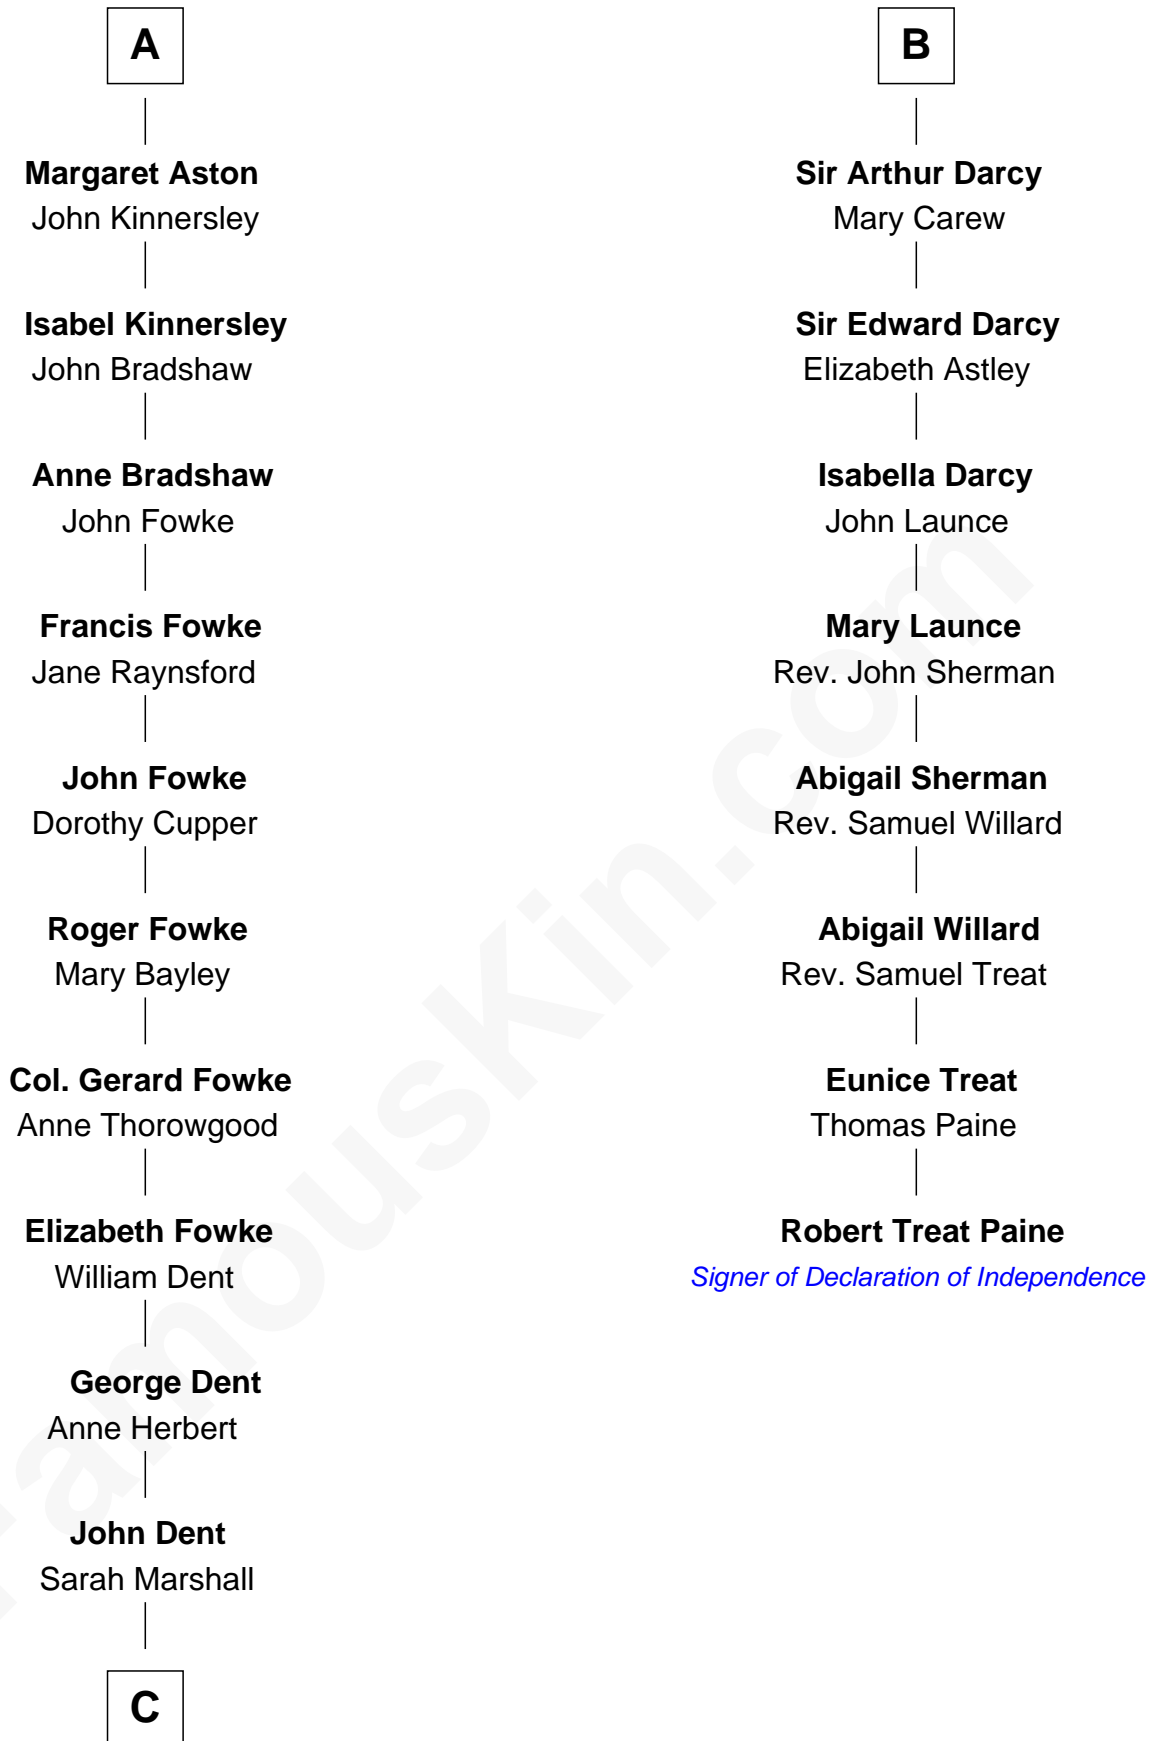

**FamousKin.com**  
**Relationship Chart of**  
**General James Longstreet**  
*Confederate Army - U.S. Civil War*  
 14th cousin 5 times removed of

**Robert Treat Paine**  
*Signer of the Declaration of Independence*

**C**

—  
**Thomas Marshall Dent**

Anne Magruder

—  
**Mary Anna Dent**

James Longstreet

—  
**General James Longstreet**

*Confederate Army - U.S. Civil War*

FamousKin.com