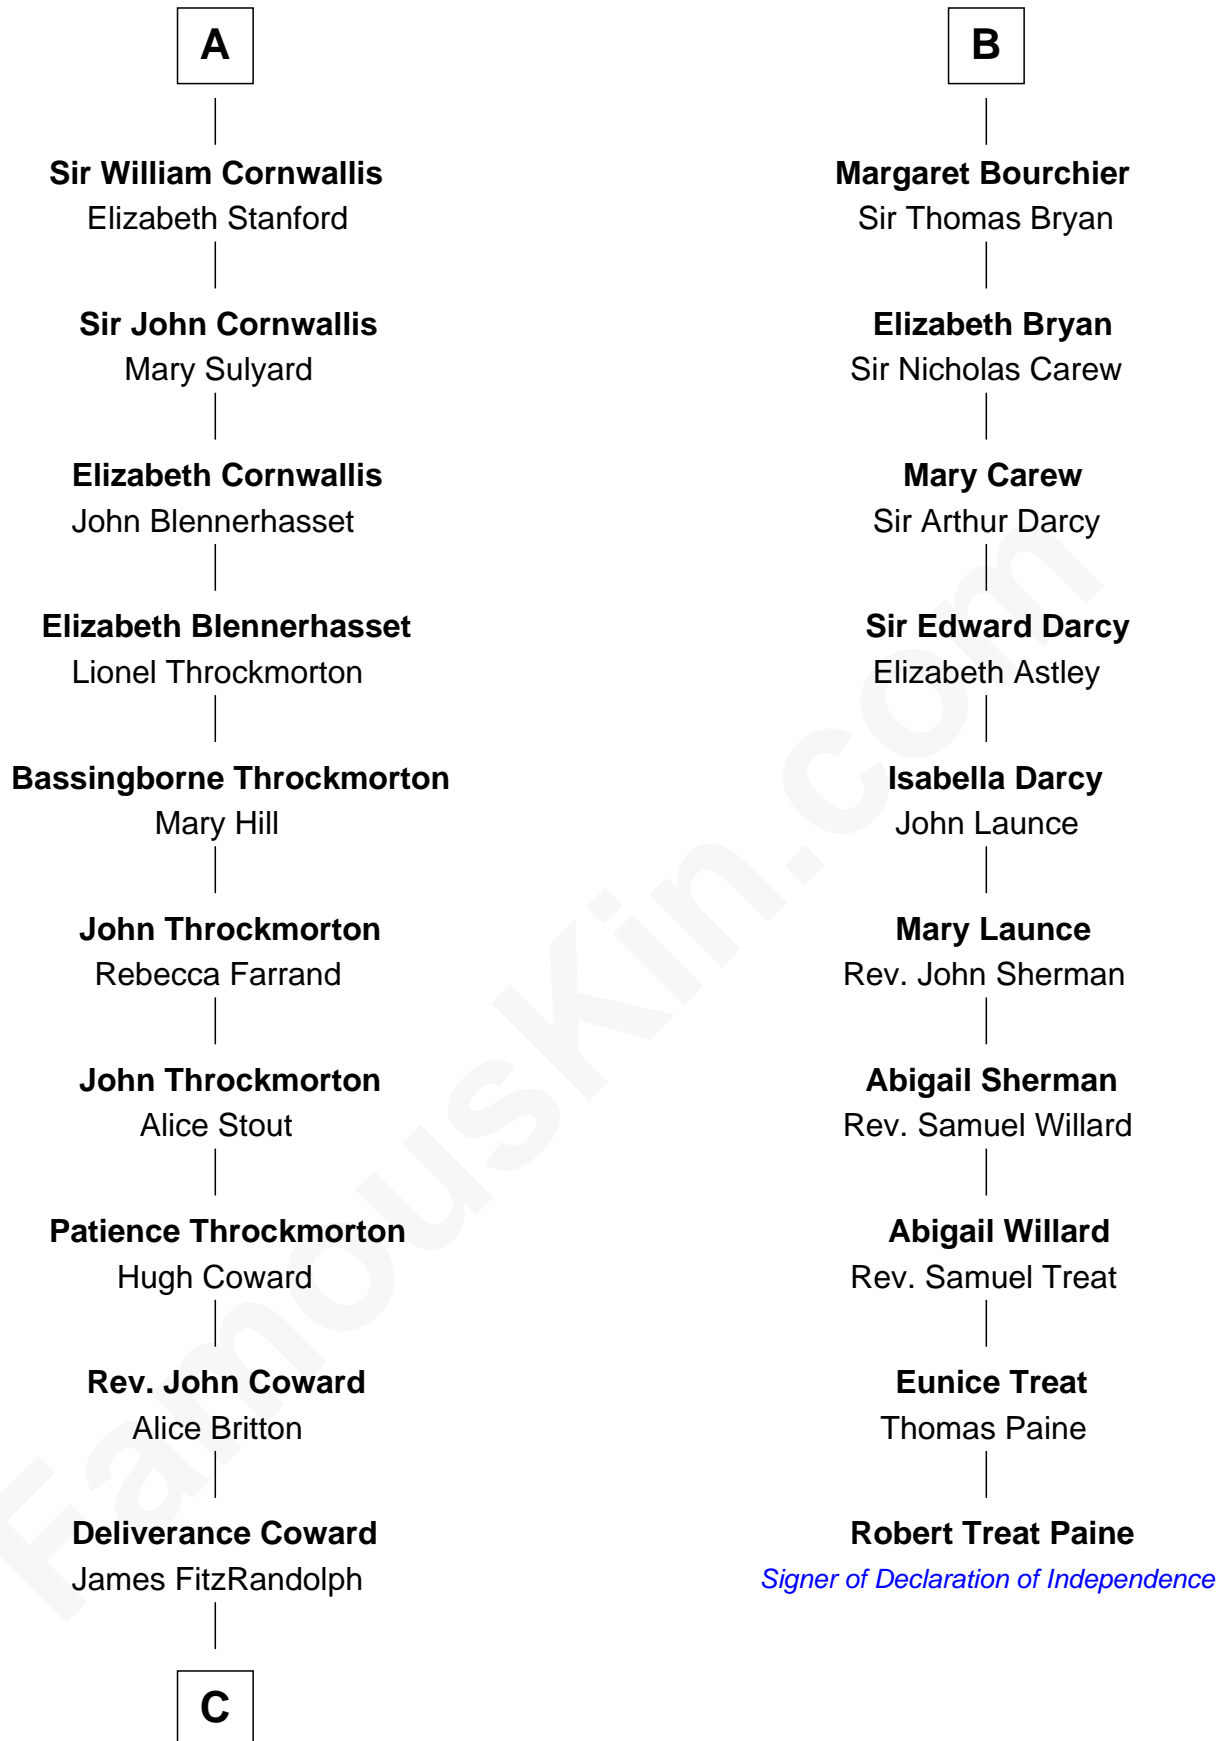

**FamousKin.com**  
**Relationship Chart of**  
**General James Longstreet**  
*Confederate Army - U.S. Civil War*  
 16th cousin 3 times removed of

**Robert Treat Paine**  
*Signer of the Declaration of Independence*

**C**

—  
**Hannah FitzRandolph**

William Longstreet

—  
**James Longstreet**

Mary Anna Dent

—  
**General James Longstreet**

*Confederate Army - U.S. Civil War*

FamousKin.com