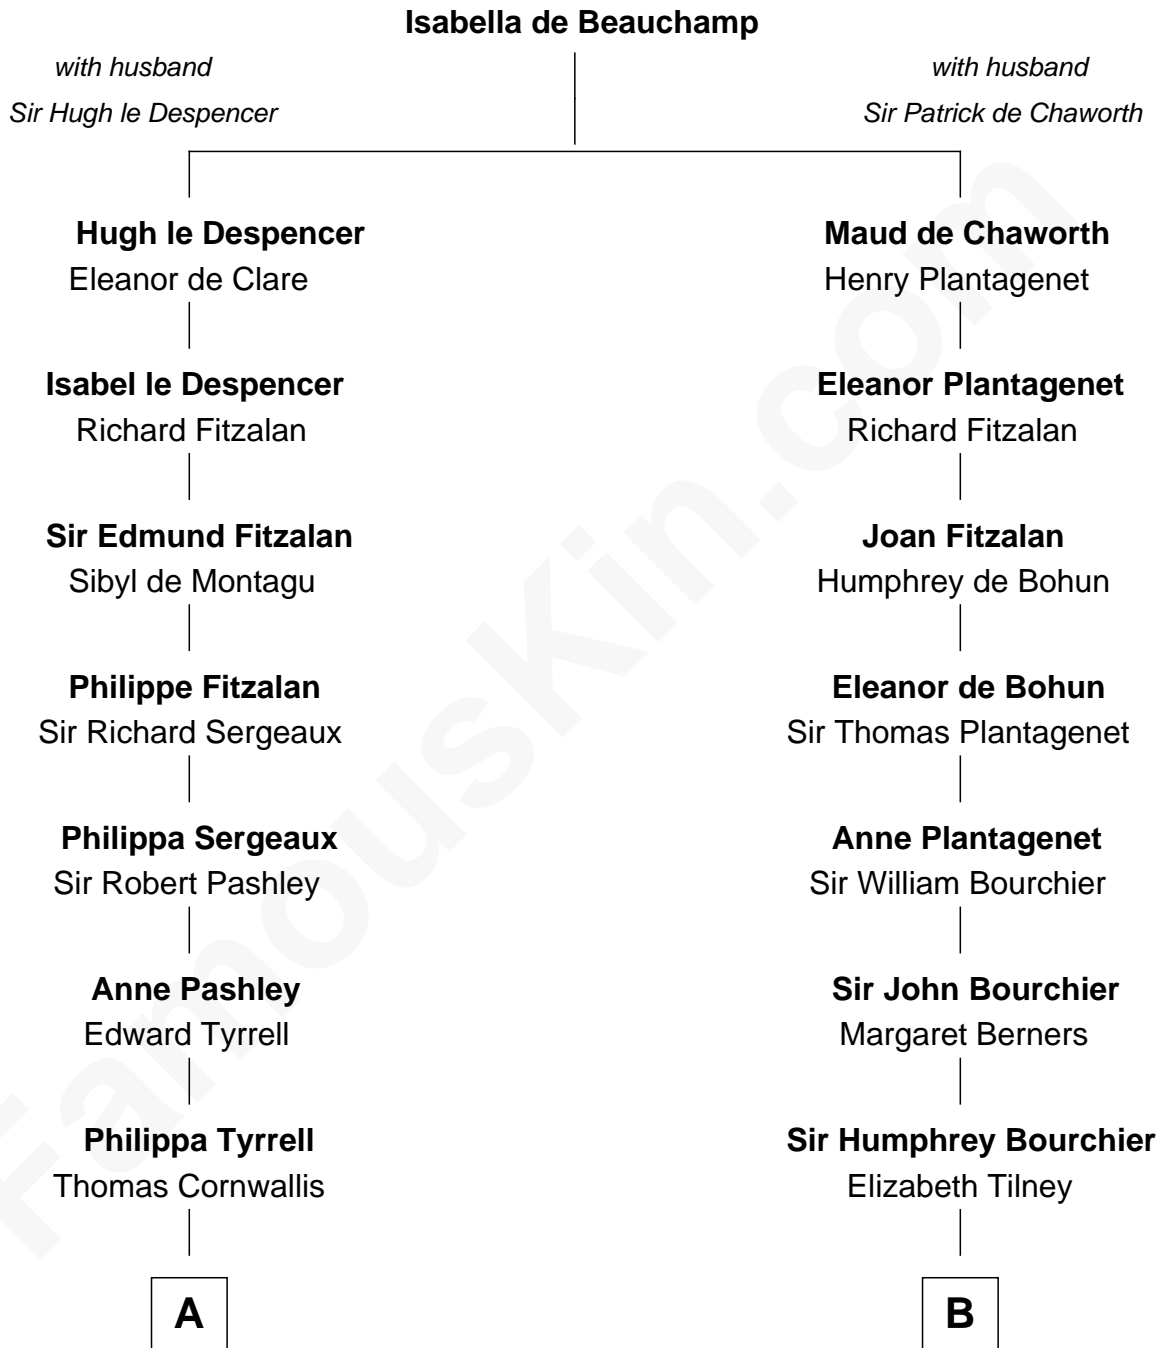

**FamousKin.com**  
**Relationship Chart of**  
**General James Longstreet**  
*Confederate Army - U.S. Civil War*  
 16th cousin 3 times removed of

**Robert Treat Paine**  
*Signer of the Declaration of Independence*

**C**

—  
**Hannah FitzRandolph**

William Longstreet

—  
**James Longstreet**

Mary Anna Dent

—  
**General James Longstreet**

*Confederate Army - U.S. Civil War*

FamousKin.com