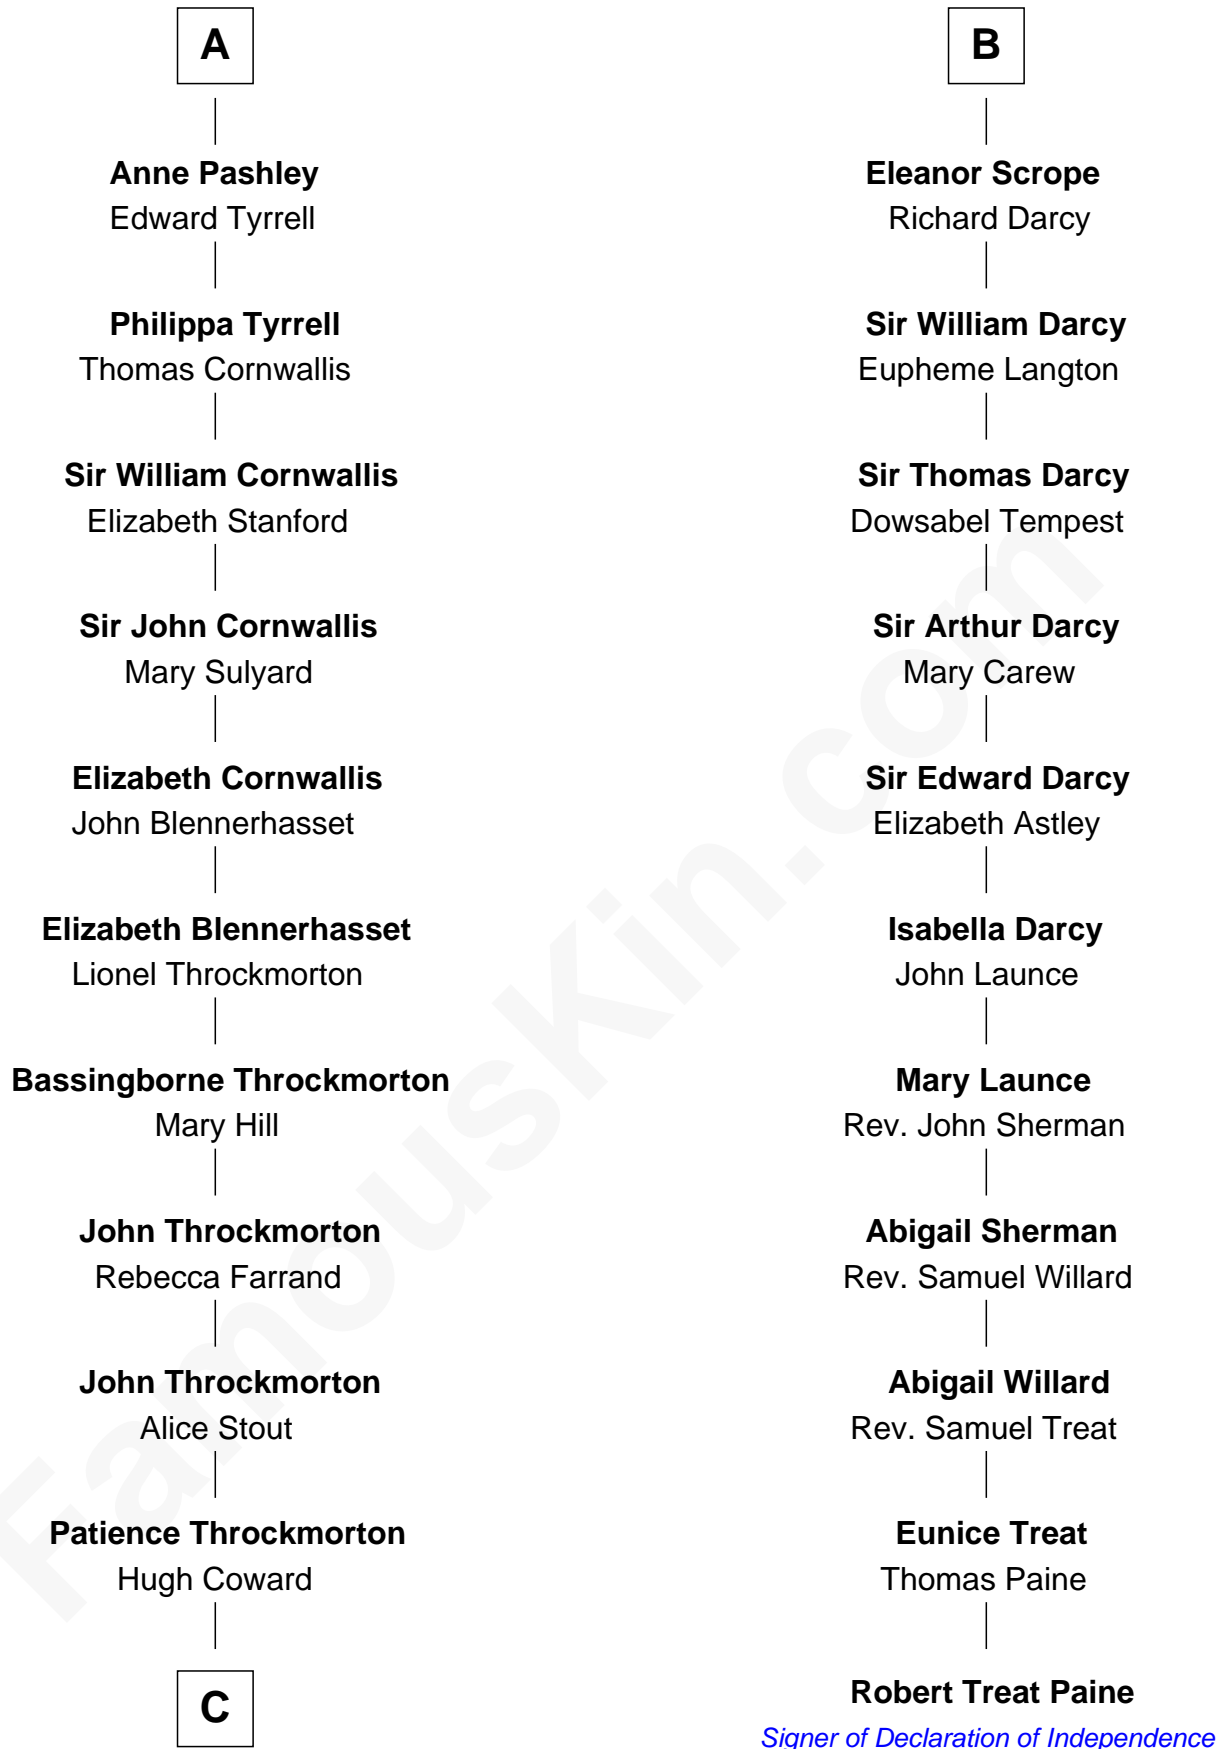

FamousKin.com
Relationship Chart of
General James Longstreet
Confederate Army - U.S. Civil War
 17th cousin 4 times removed of

Robert Treat Paine
Signer of the Declaration of Independence

C

Rev. John Coward

Alice Britton

Deliverance Coward

James FitzRandolph

Hannah FitzRandolph

William Longstreet

James Longstreet

Mary Anna Dent

General James Longstreet