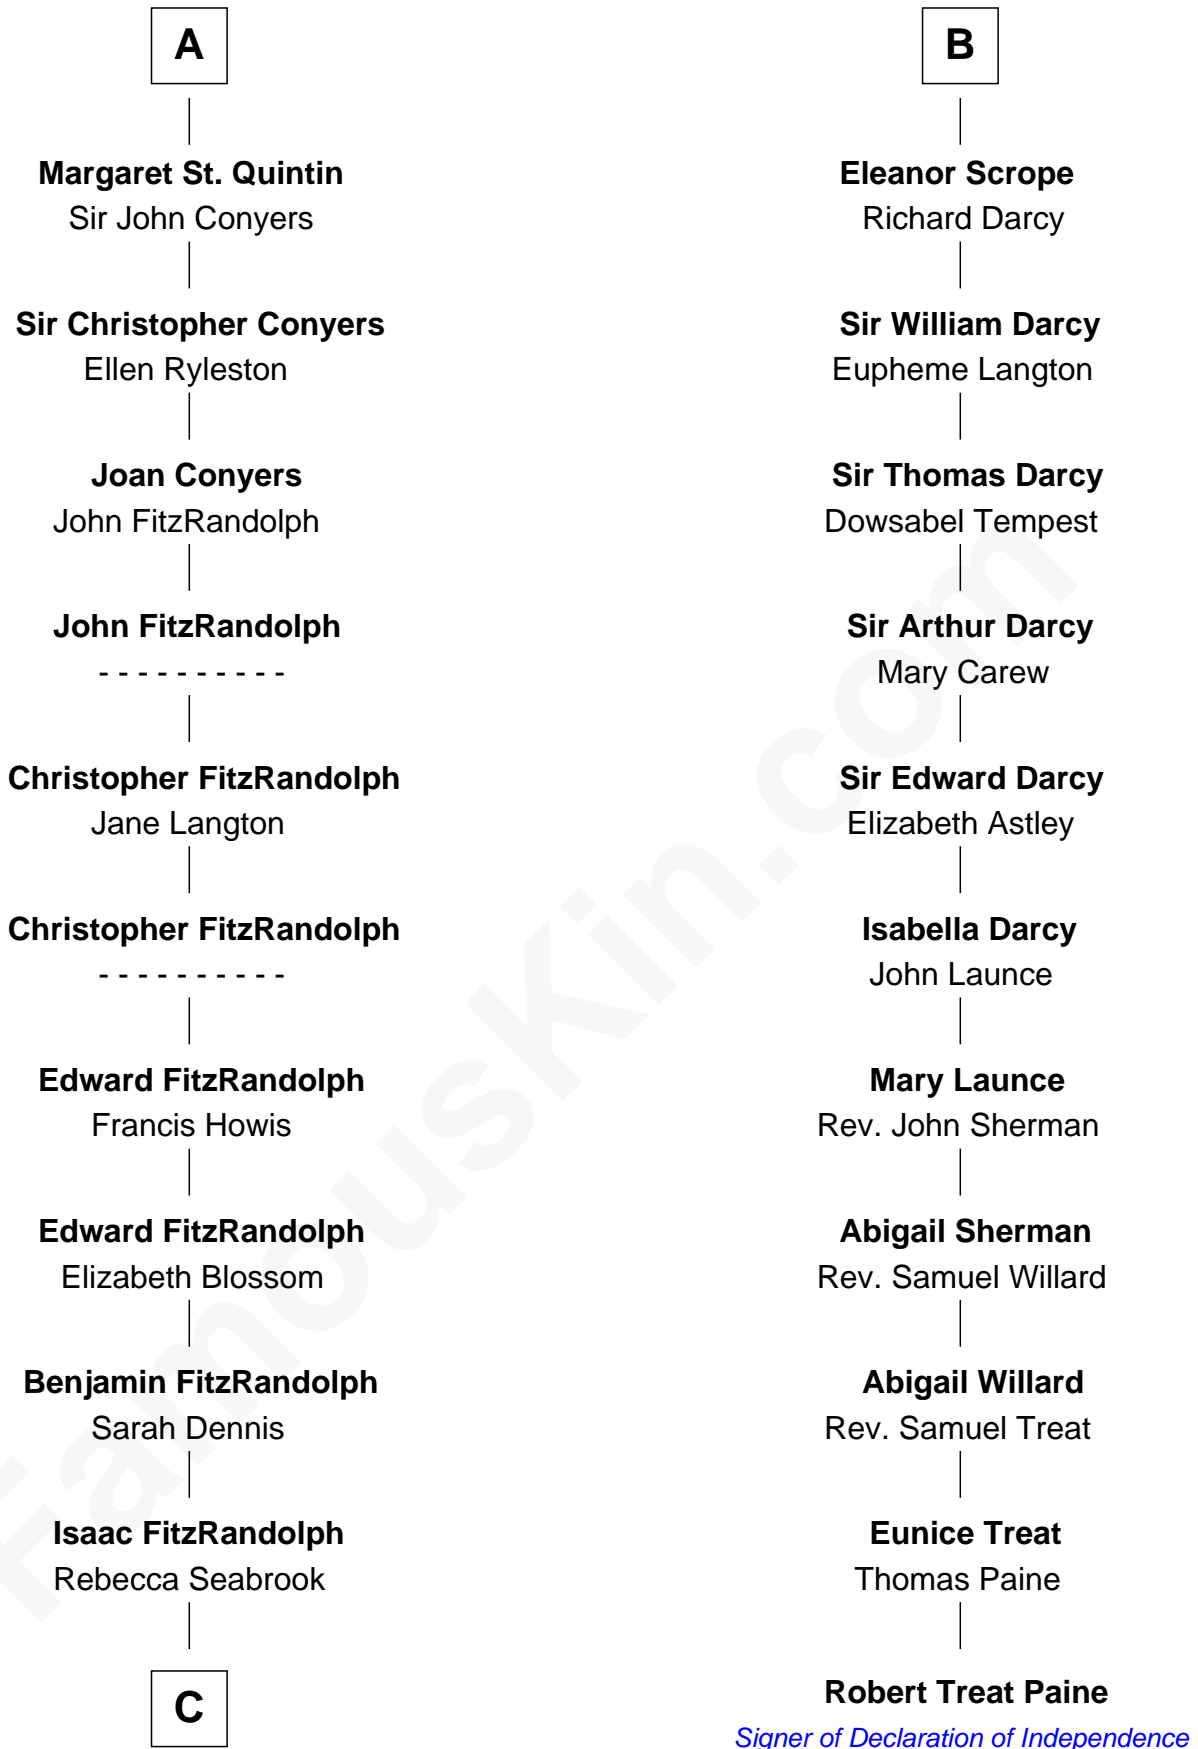

FamousKin.com
Relationship Chart of
General James Longstreet
Confederate Army - U.S. Civil War
 17th cousin 3 times removed of

Robert Treat Paine
Signer of the Declaration of Independence

C

James FitzRandolph

Deliverance Coward

Hannah FitzRandolph

William Longstreet

James Longstreet

Mary Anna Dent

General James Longstreet

Confederate Army - U.S. Civil War

FamousKin.com