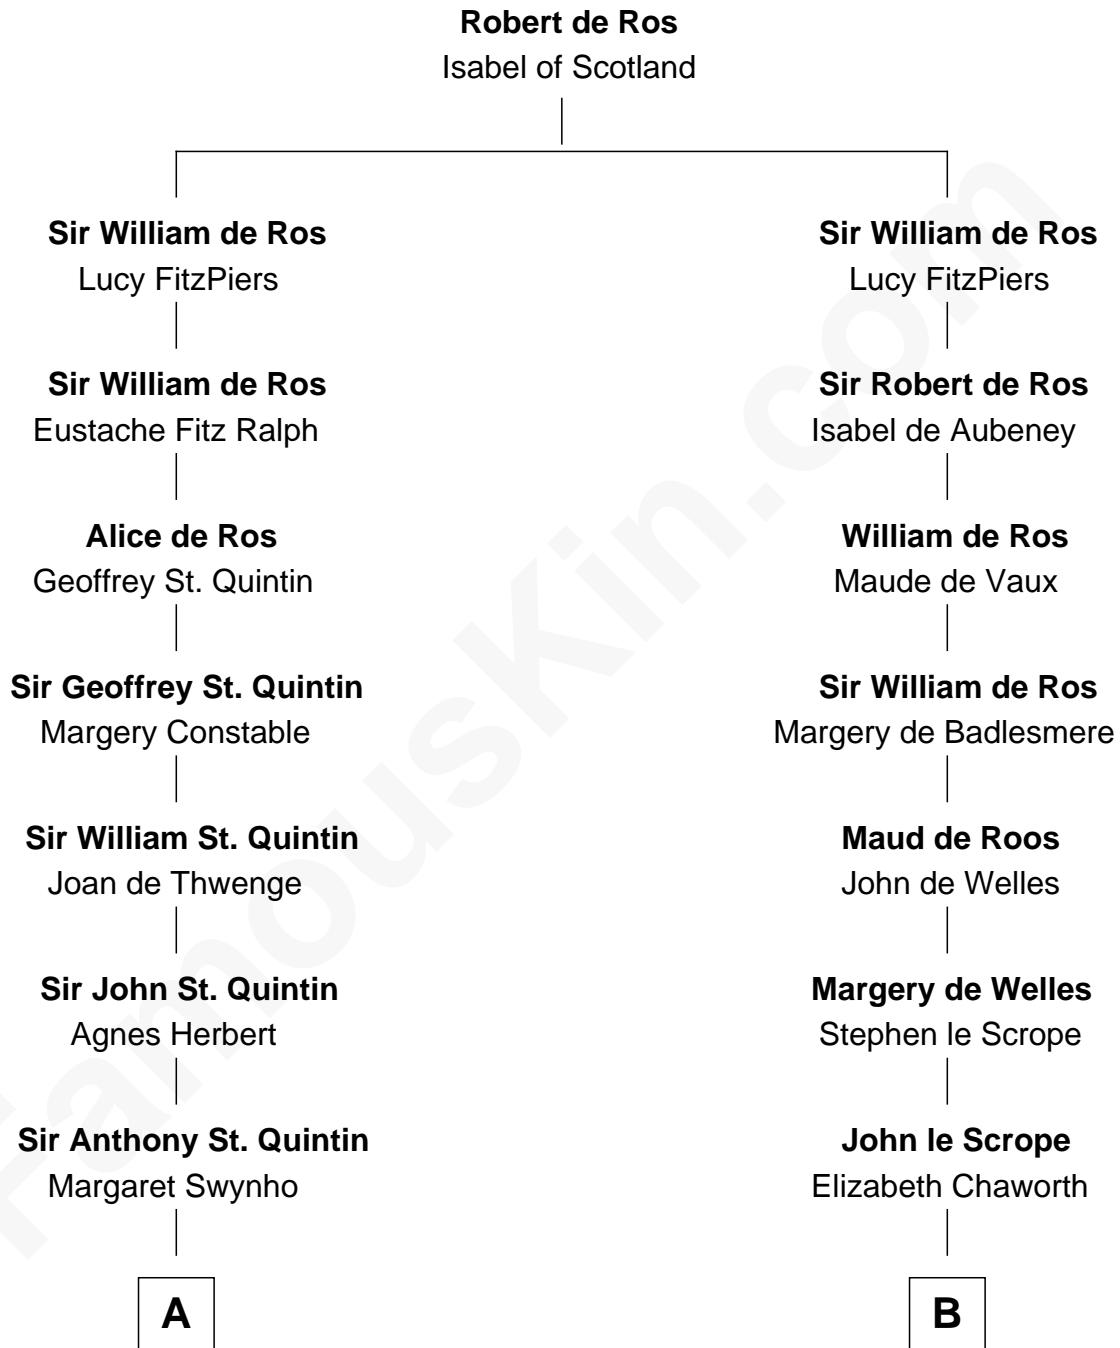

FamousKin.com
Relationship Chart of
General James Longstreet
Confederate Army - U.S. Civil War
 17th cousin 3 times removed of

Robert Treat Paine
Signer of the Declaration of Independence

C

James FitzRandolph

Deliverance Coward

Hannah FitzRandolph

William Longstreet

James Longstreet

Mary Anna Dent

General James Longstreet

Confederate Army - U.S. Civil War

FamousKin.com