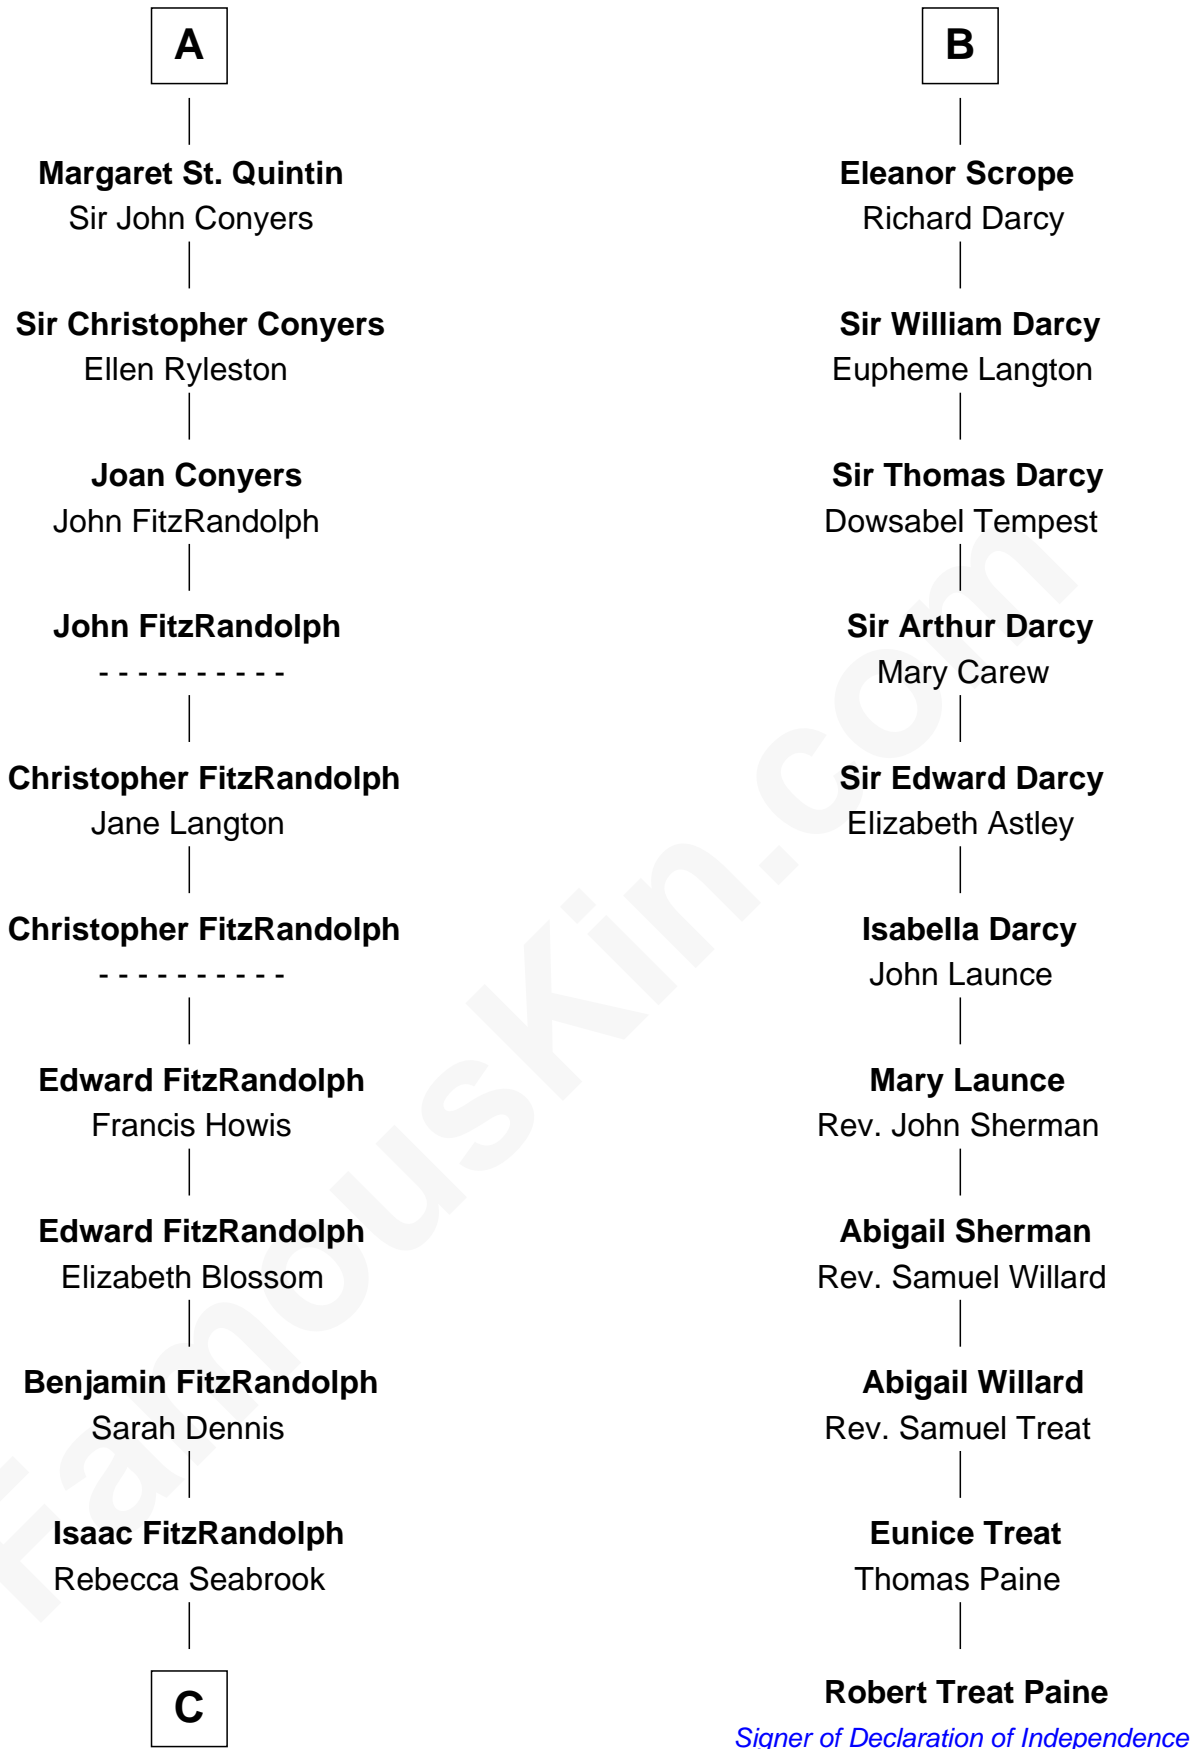

FamousKin.com
Relationship Chart of
General James Longstreet
Confederate Army - U.S. Civil War
 17th cousin 3 times removed of

Robert Treat Paine
Signer of the Declaration of Independence

Reginald FitzPiers

C

James FitzRandolph

Deliverance Coward

Hannah FitzRandolph

William Longstreet

James Longstreet

Mary Anna Dent

General James Longstreet