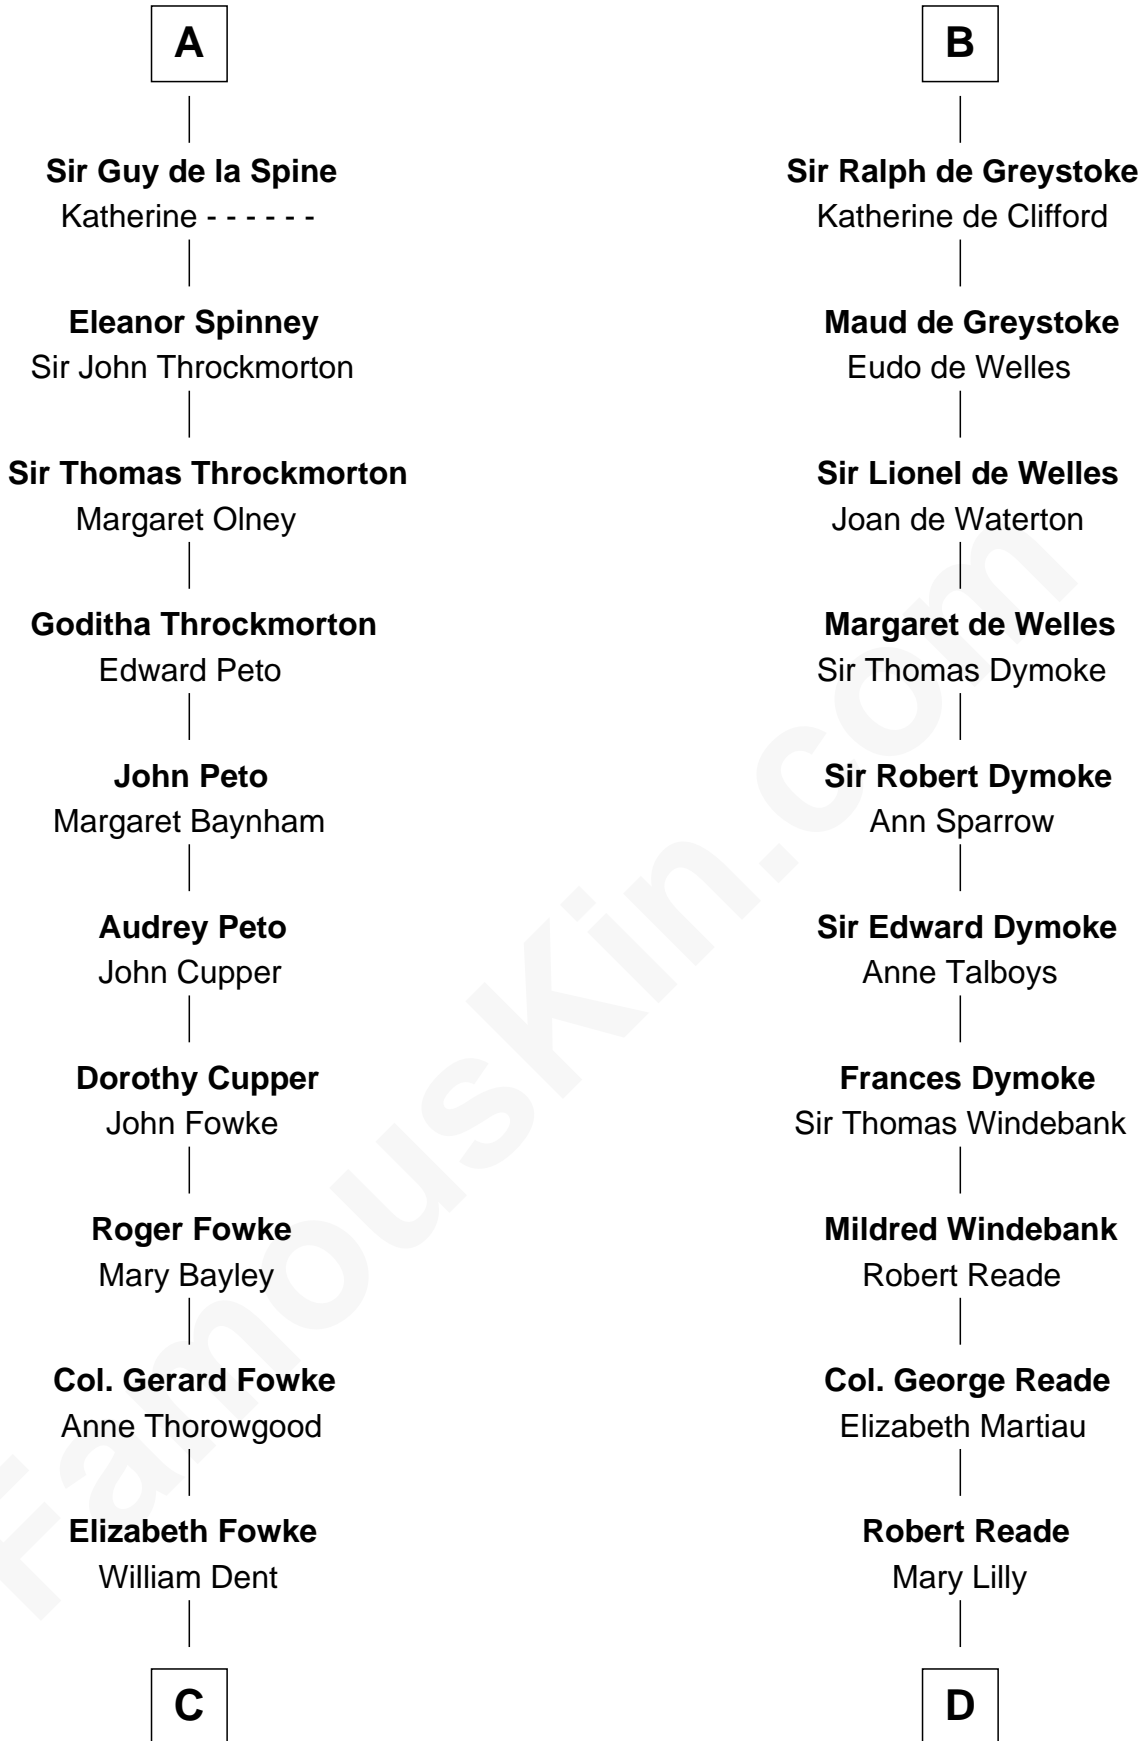

FamousKin.com
Relationship Chart of
General James Longstreet
Confederate Army - U.S. Civil War
 19th cousin 2 times removed of

Thomas Nelson
Signer of the Declaration of Independence

C

George Dent
Anne Herbert

John Dent
Sarah Marshall

Thomas Marshall Dent
Anne Magruder

Mary Anna Dent
James Longstreet

General James Longstreet
Confederate Army - U.S. Civil War

D

Margaret Reade
Thomas Nelson

William Nelson
Elizabeth Burwell