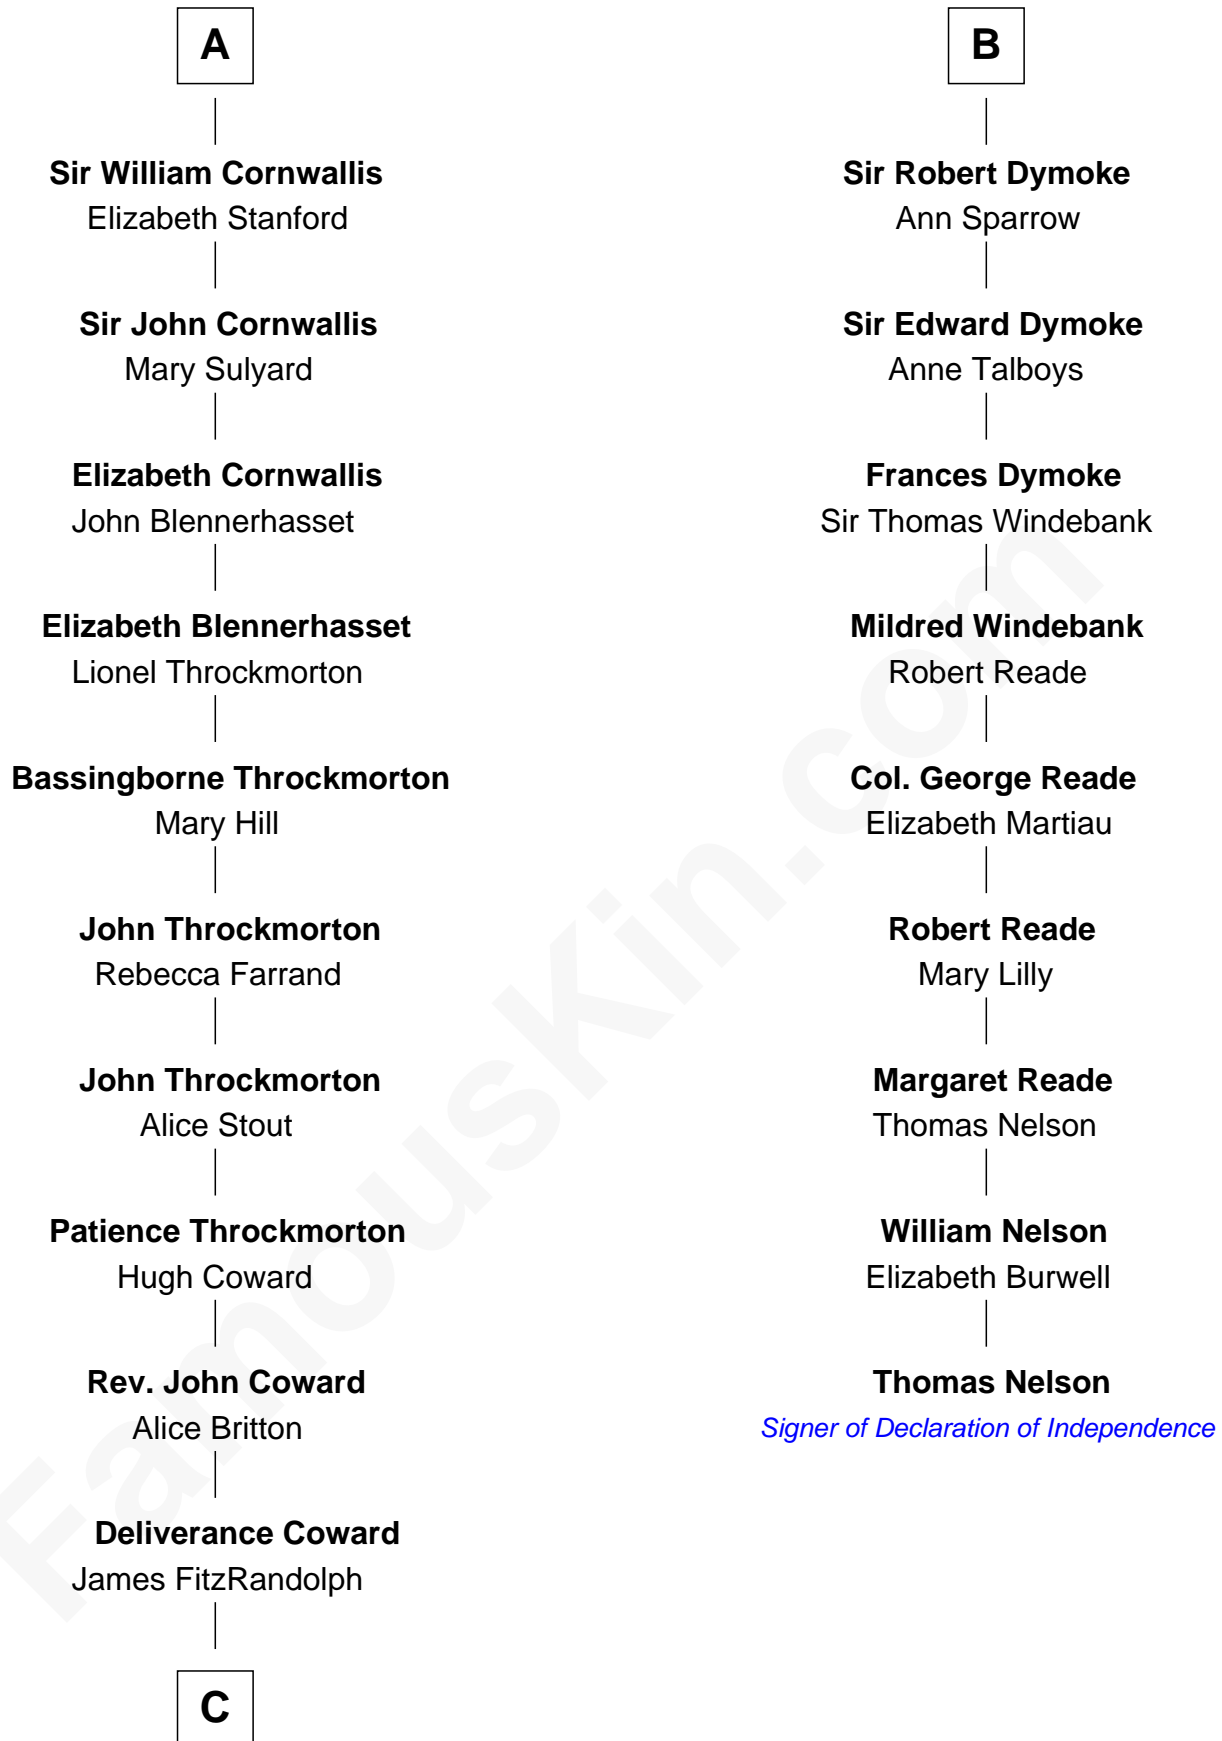

FamousKin.com
Relationship Chart of
General James Longstreet
Confederate Army - U.S. Civil War
 15th cousin 4 times removed of

Thomas Nelson
Signer of the Declaration of Independence

C

—
Hannah FitzRandolph

William Longstreet

—
James Longstreet

Mary Anna Dent

—
General James Longstreet

Confederate Army - U.S. Civil War

FamousKin.com