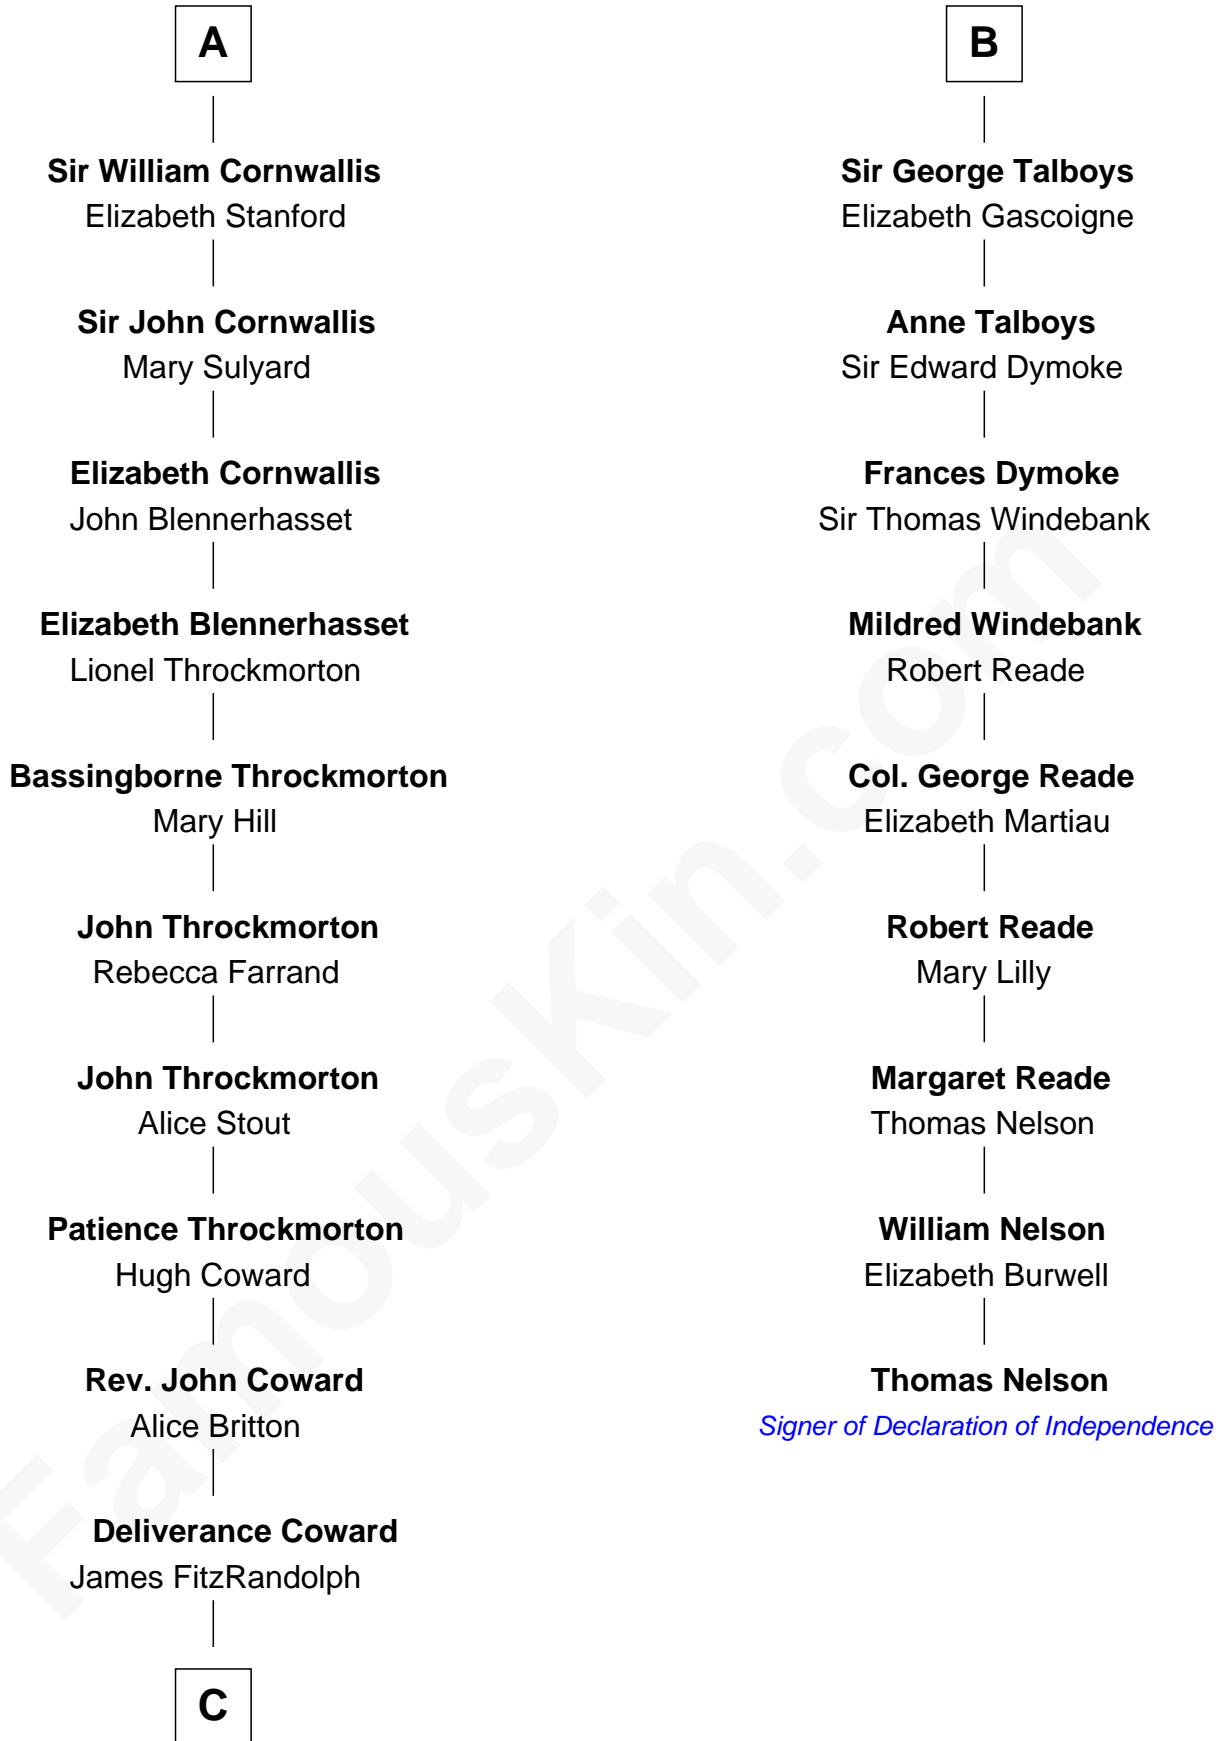

FamousKin.com
Relationship Chart of
General James Longstreet
Confederate Army - U.S. Civil War
 15th cousin 4 times removed of

Thomas Nelson
Signer of the Declaration of Independence

C

—
Hannah FitzRandolph

William Longstreet

—
James Longstreet

Mary Anna Dent

—
General James Longstreet

Confederate Army - U.S. Civil War

FamousKin.com