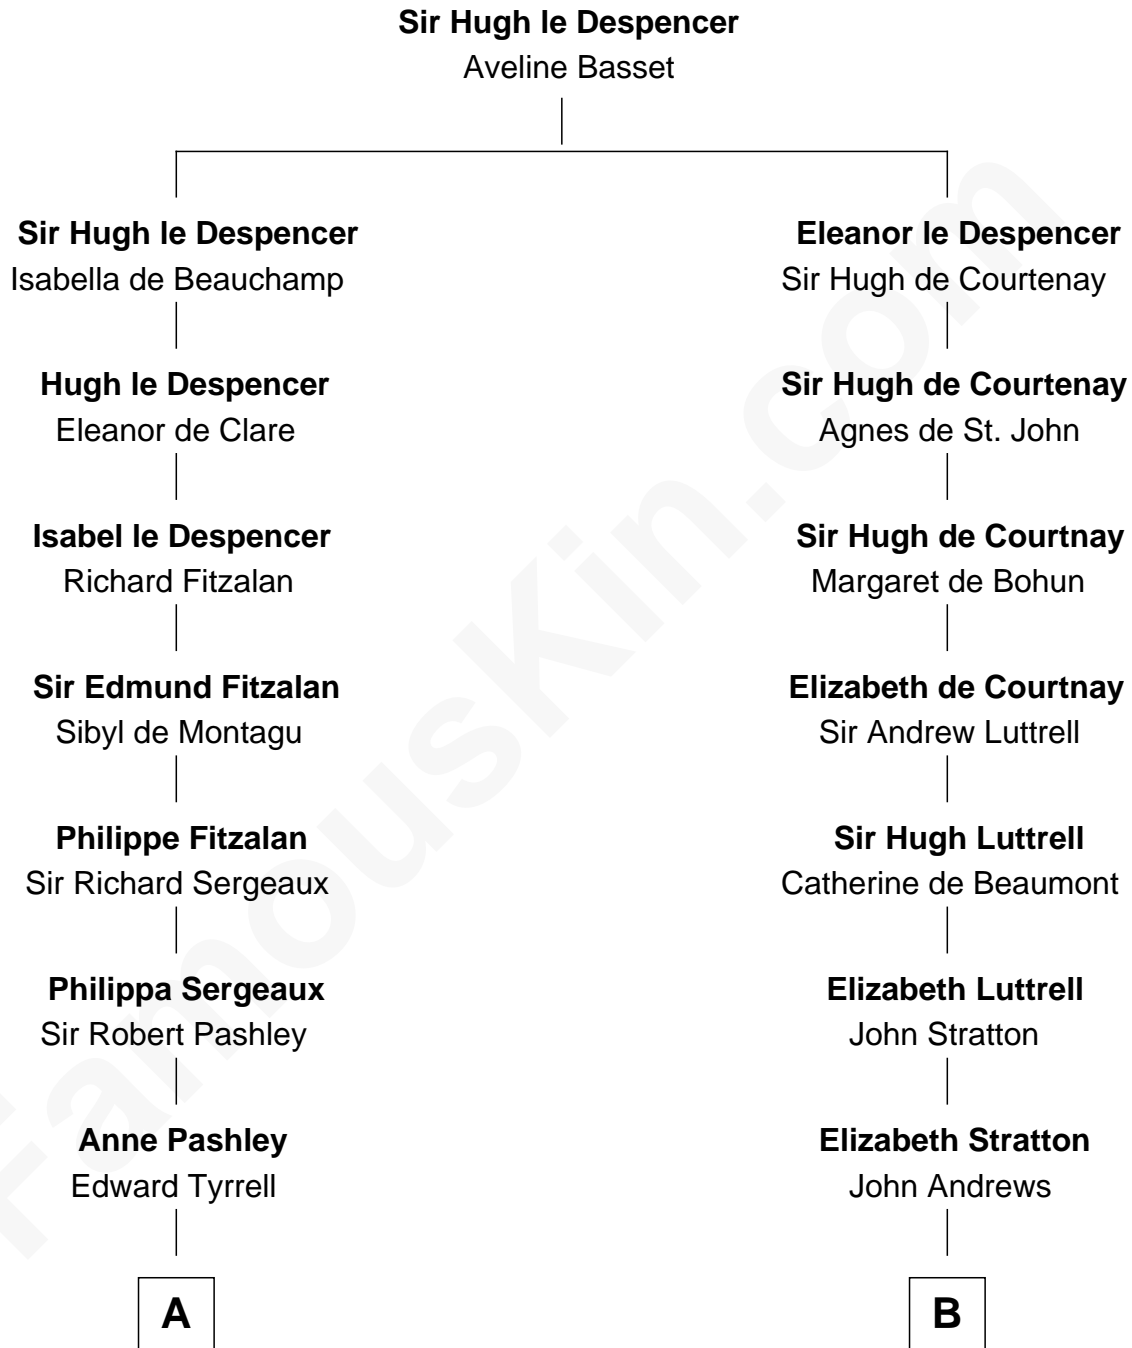

**FamousKin.com**  
**Relationship Chart of**  
**General James Longstreet**  
*Confederate Army - U.S. Civil War*  
 16th cousin 4 times removed of

**Thomas Nelson**  
*Signer of the Declaration of Independence*

**C**

—  
**Deliverance Coward**

James FitzRandolph

—  
**Hannah FitzRandolph**

William Longstreet

—  
**James Longstreet**

Mary Anna Dent

—  
**General James Longstreet**