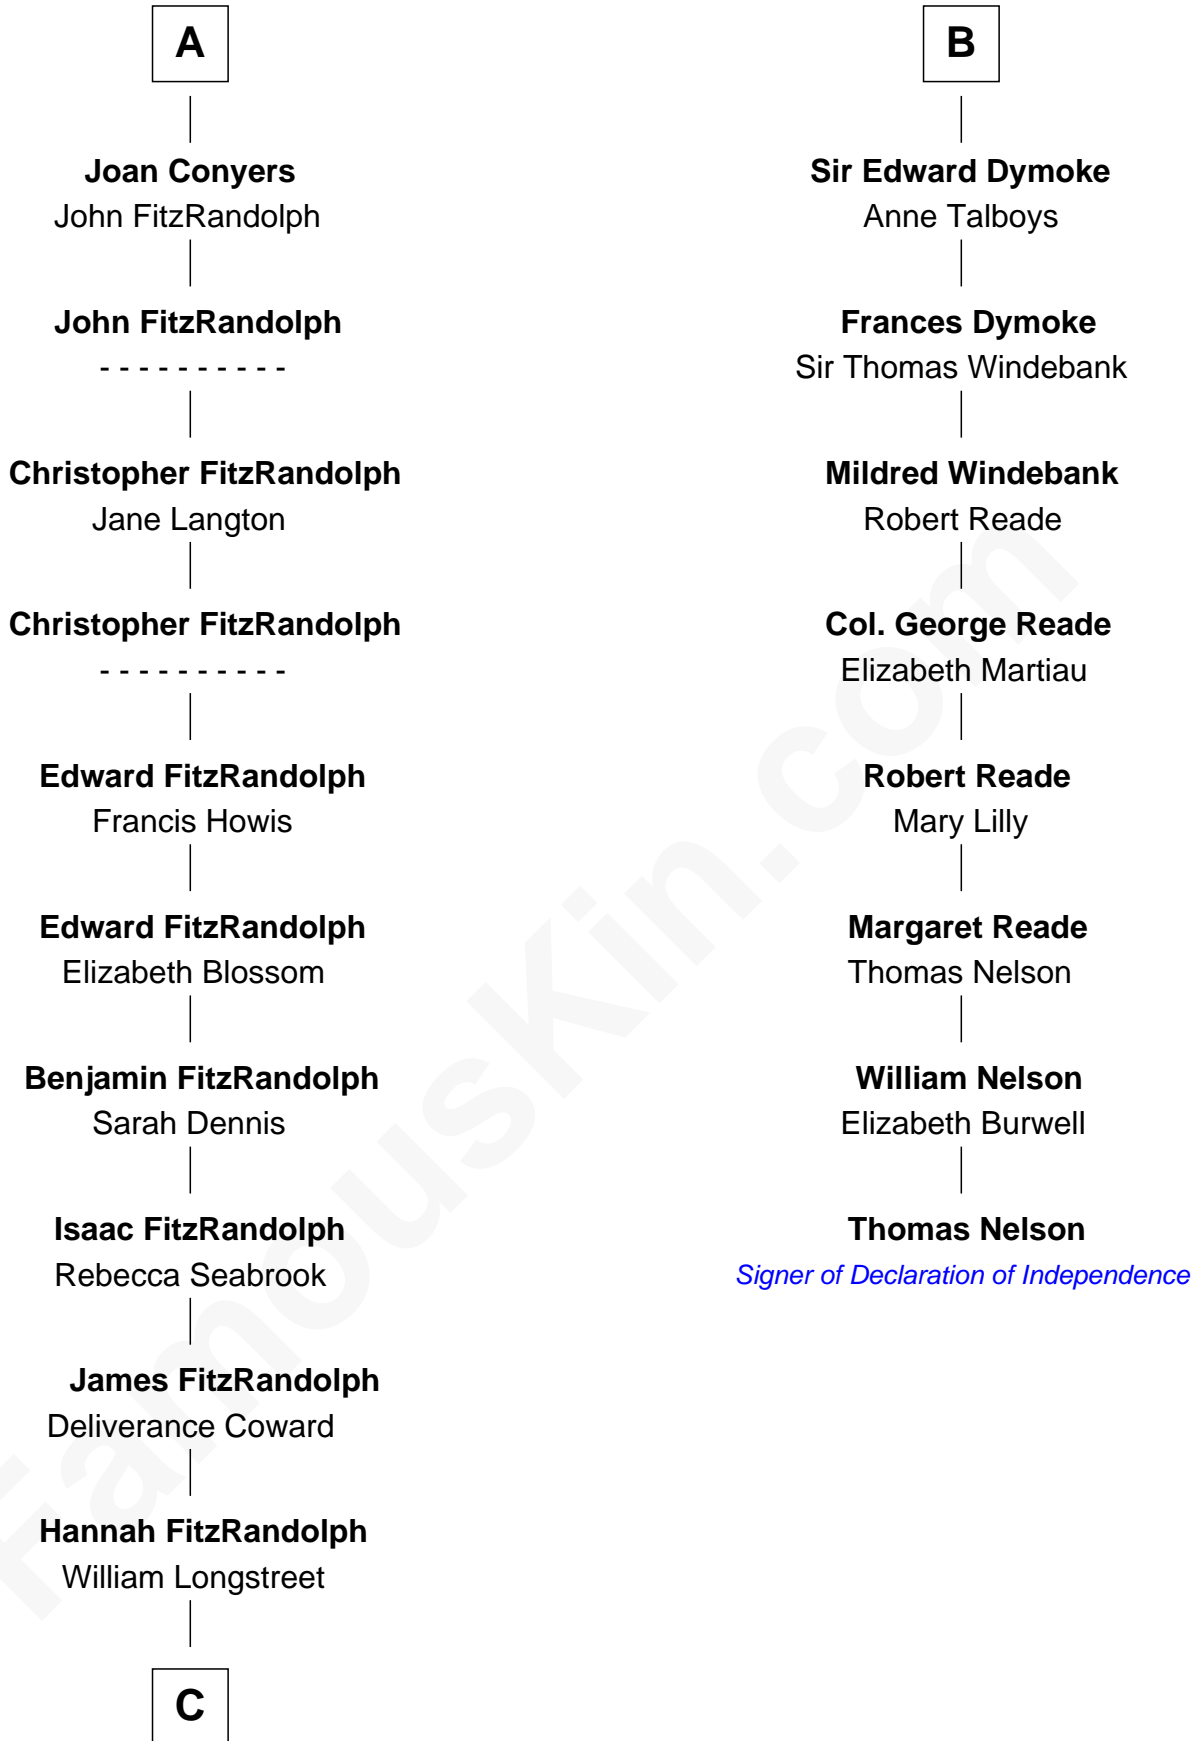

FamousKin.com
Relationship Chart of
General James Longstreet
Confederate Army - U.S. Civil War
 14th cousin 4 times removed of

Thomas Nelson
Signer of the Declaration of Independence

C

James Longstreet

Mary Anna Dent