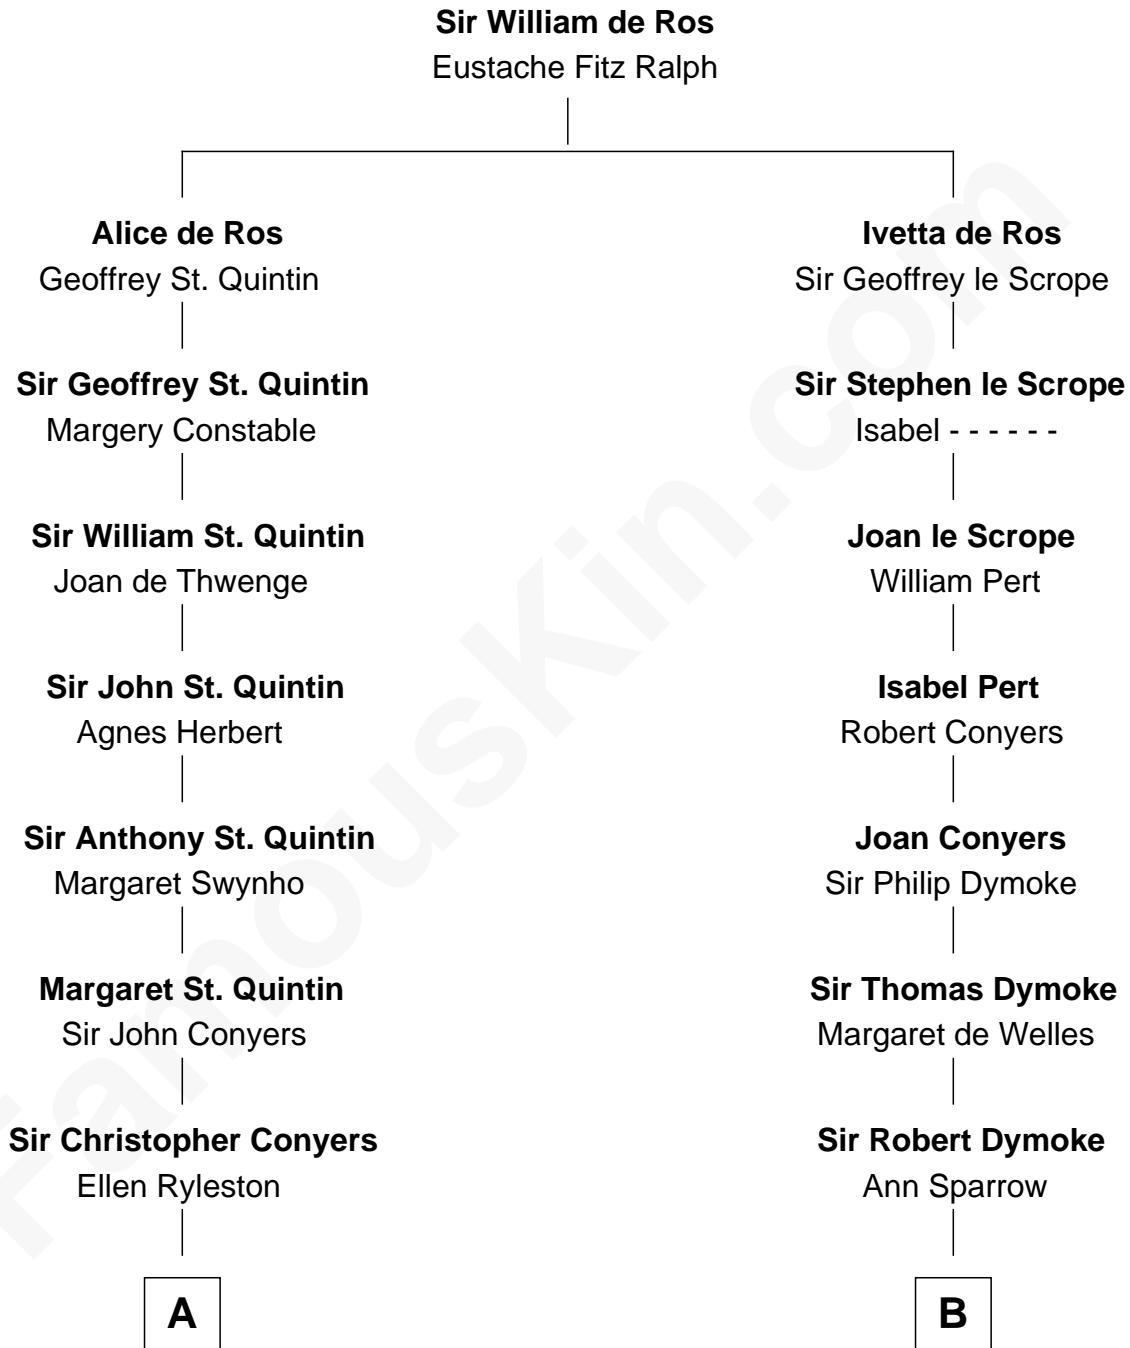

FamousKin.com
Relationship Chart of
General James Longstreet
Confederate Army - U.S. Civil War
 14th cousin 4 times removed of

Thomas Nelson
Signer of the Declaration of Independence

C

James Longstreet

Mary Anna Dent