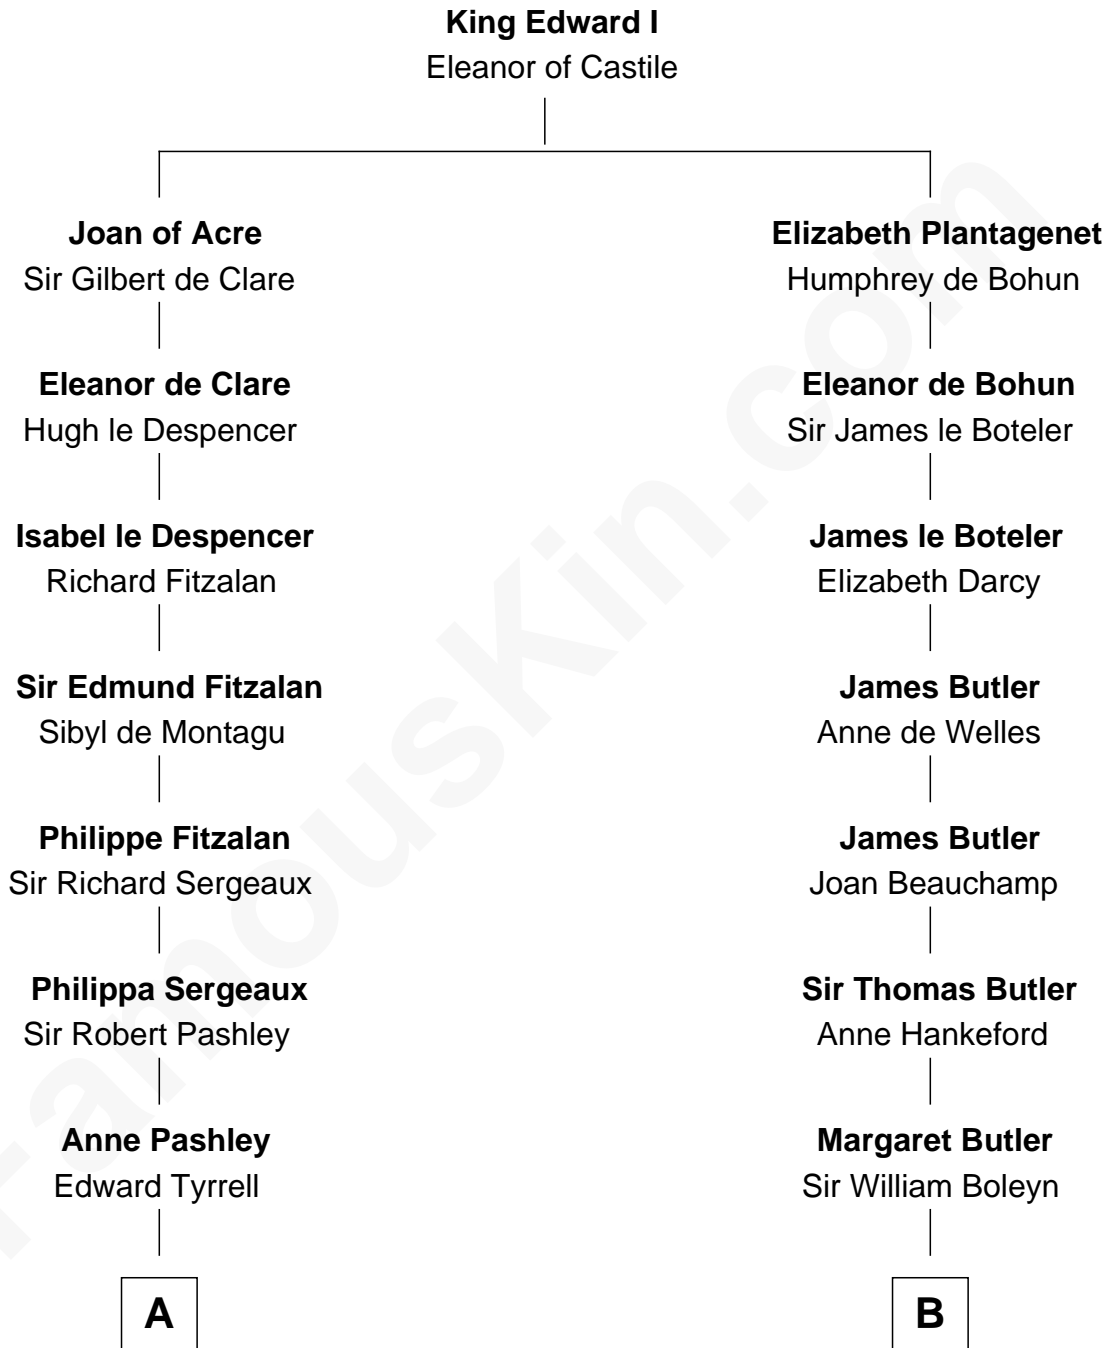

FamousKin.com
Relationship Chart of
General James Longstreet
Confederate Army - U.S. Civil War
 16th cousin 4 times removed of

William Floyd
Signer of the Declaration of Independence

C

—
Deliverance Coward

James FitzRandolph

—
Hannah FitzRandolph

William Longstreet

—
James Longstreet

Mary Anna Dent

—
General James Longstreet

Confederate Army - U.S. Civil War

FamousKin.com