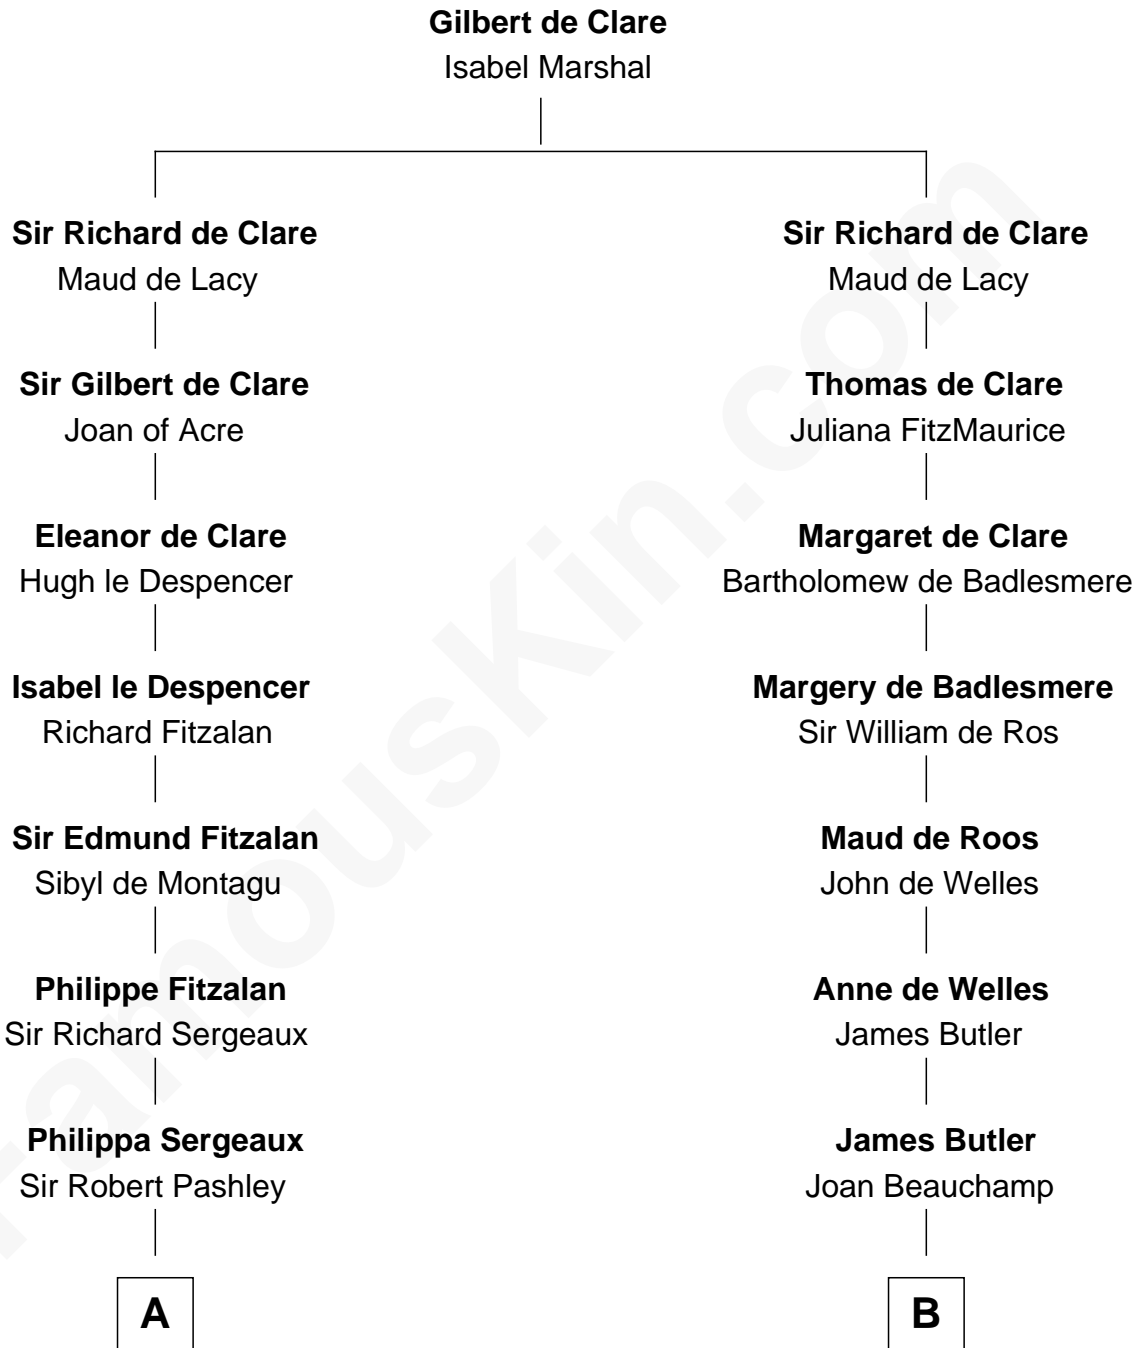

FamousKin.com

Relationship Chart of

General James Longstreet
Confederate Army - U.S. Civil War

18th cousin 3 times removed of

William Floyd

Signer of the Declaration of Independence

C

Rev. John Coward

Alice Britton

Deliverance Coward

James FitzRandolph

Hannah FitzRandolph

William Longstreet

James Longstreet

Mary Anna Dent

General James Longstreet