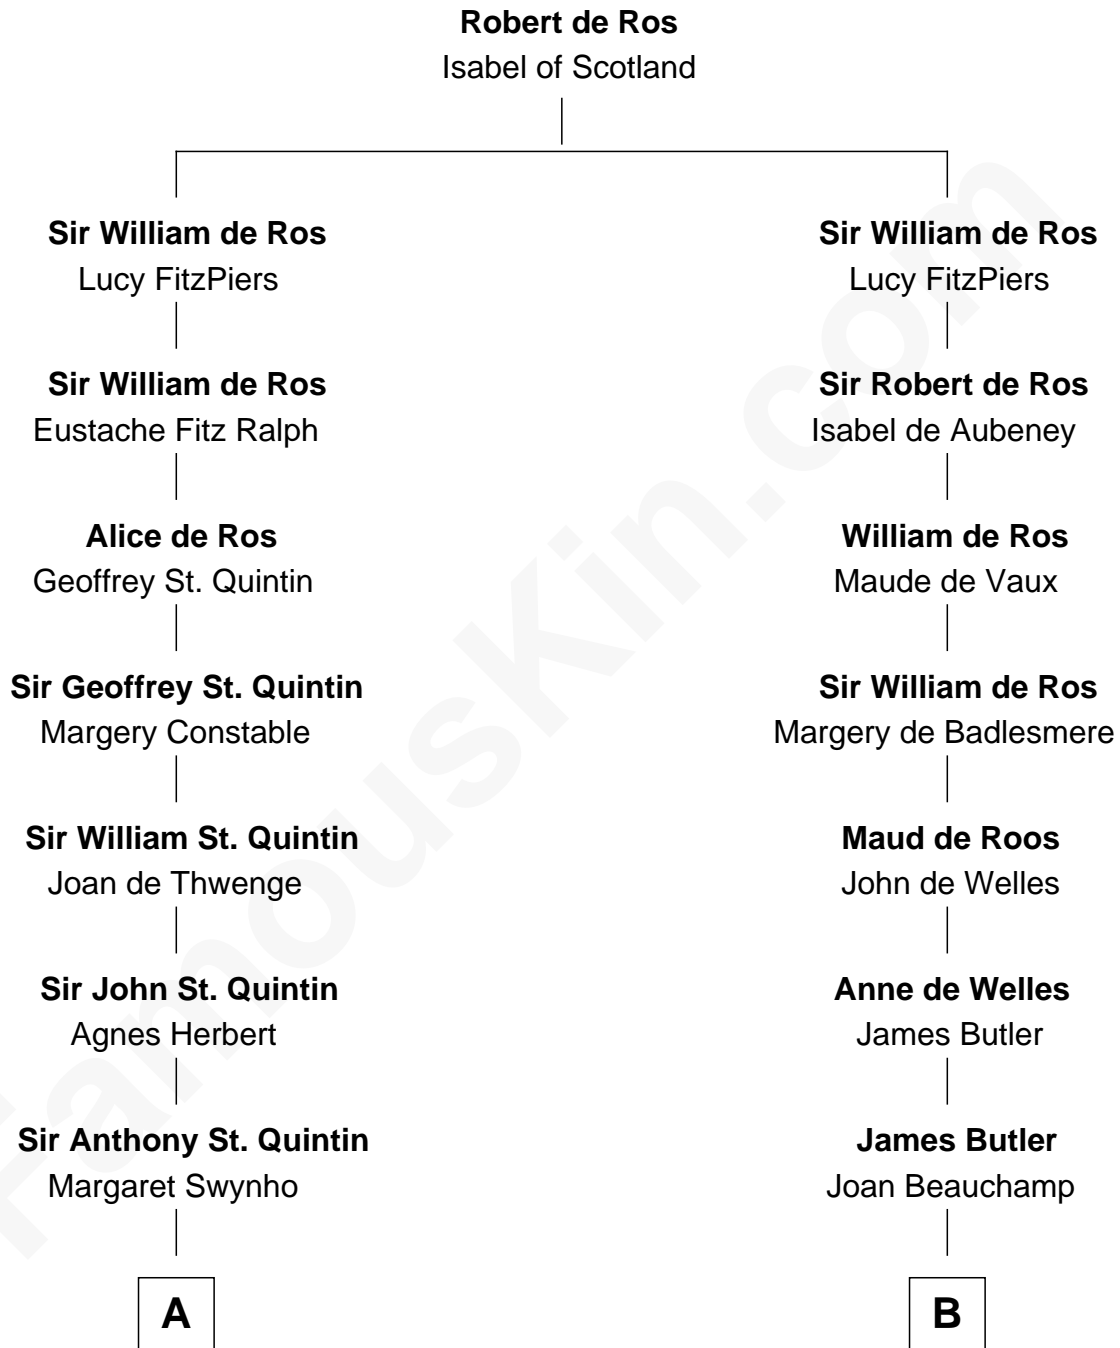

**FamousKin.com**  
**Relationship Chart of**  
**General James Longstreet**  
*Confederate Army - U.S. Civil War*  
 18th cousin 2 times removed of

**William Floyd**  
*Signer of the Declaration of Independence*

**C**

**James FitzRandolph**  
Deliverance Coward

**Hannah FitzRandolph**  
William Longstreet

**James Longstreet**  
Mary Anna Dent

**General James Longstreet**  
*Confederate Army - U.S. Civil War*

**D**

**Tabitha Smith**  
Nicholl Floyd

**William Floyd**  
*Signer of Declaration of Independence*

FamousKin.com