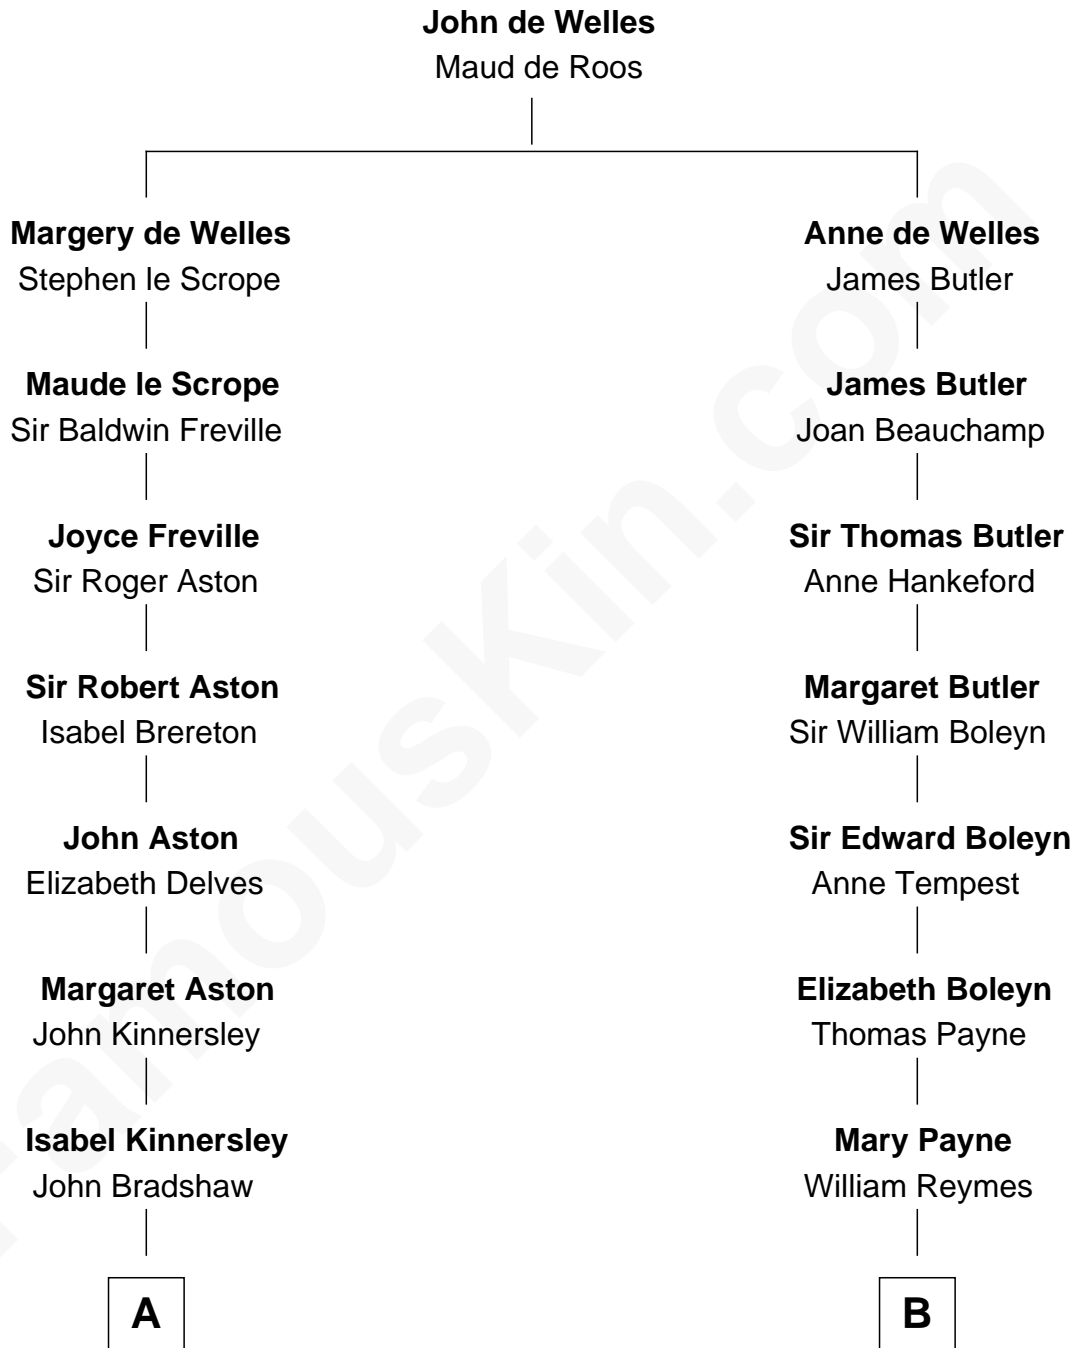

FamousKin.com
Relationship Chart of
General James Longstreet
Confederate Army - U.S. Civil War
 13th cousin 4 times removed of

William Floyd
Signer of the Declaration of Independence

A

Anne Bradshaw

John Fowke

Francis Fowke

Jane Raynsford

John Fowke

Dorothy Cupper

Roger Fowke

Mary Bayley

Col. Gerard Fowke

Anne Thorowgood

Elizabeth Fowke

William Dent

George Dent

Anne Herbert

John Dent

Sarah Marshall

Thomas Marshall Dent

Anne Magruder