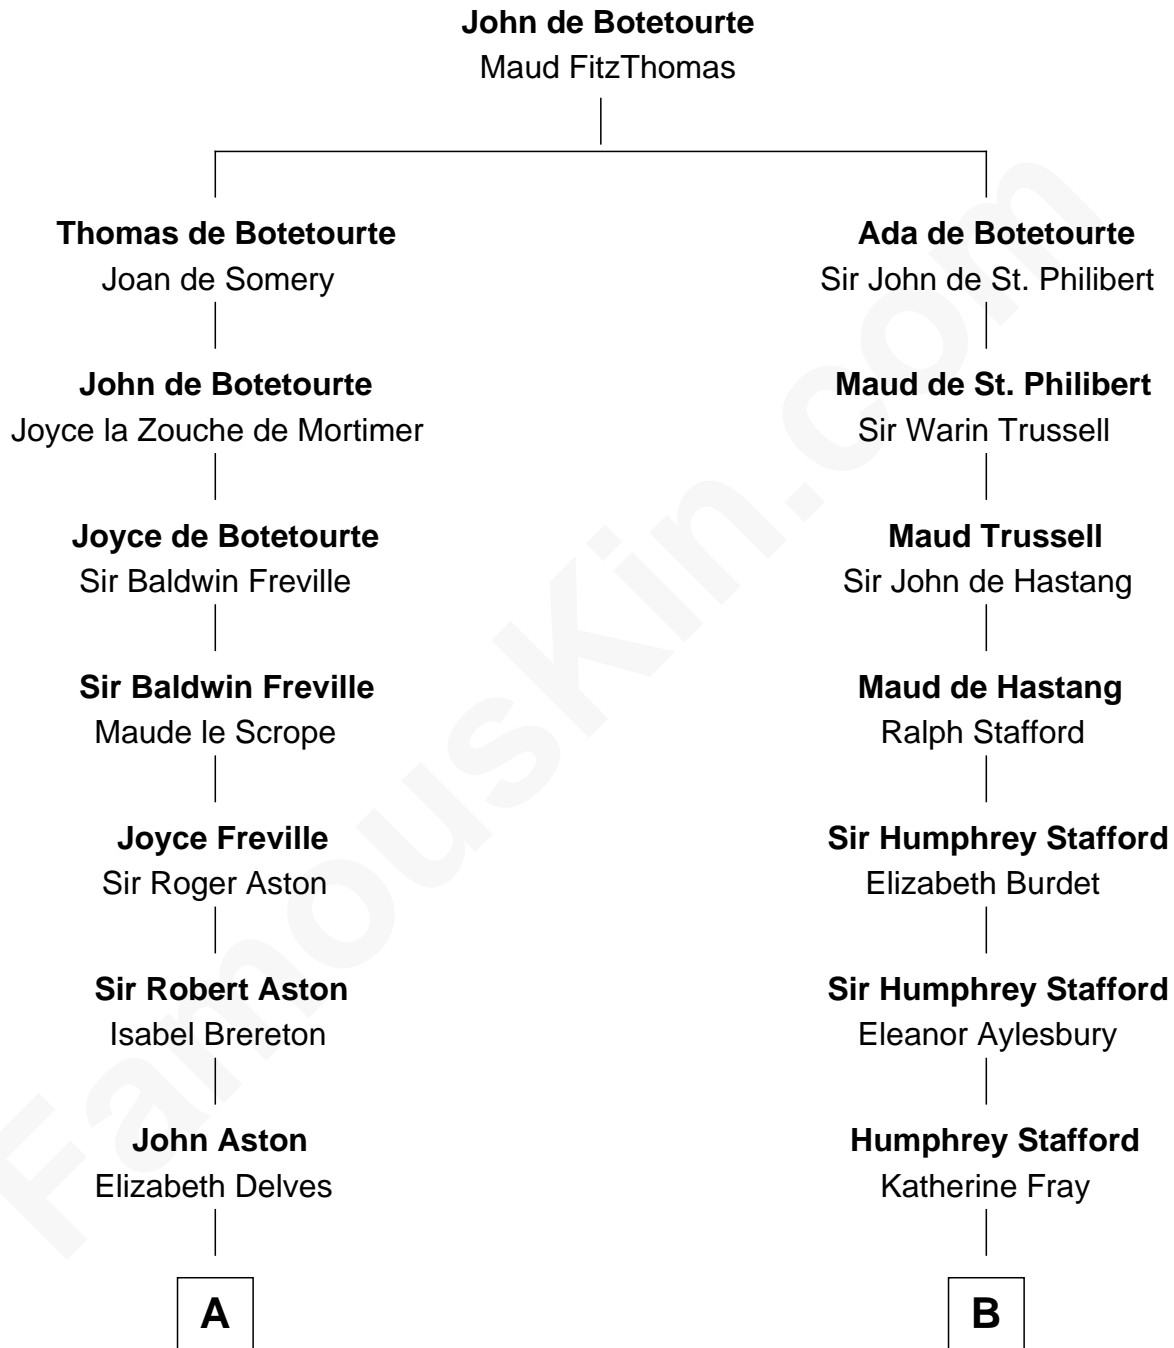

**FamousKin.com**  
**Relationship Chart of**  
**General James Longstreet**  
*Confederate Army - U.S. Civil War*  
 16th cousin 3 times removed of

**Robert Townsend**

*Member of the Culper Spy Ring during the American Revolution*

**C**

—  
**Thomas Marshall Dent**

Anne Magruder

—  
**Mary Anna Dent**

James Longstreet

—  
**General James Longstreet**

*Confederate Army - U.S. Civil War*

FamousKin.com