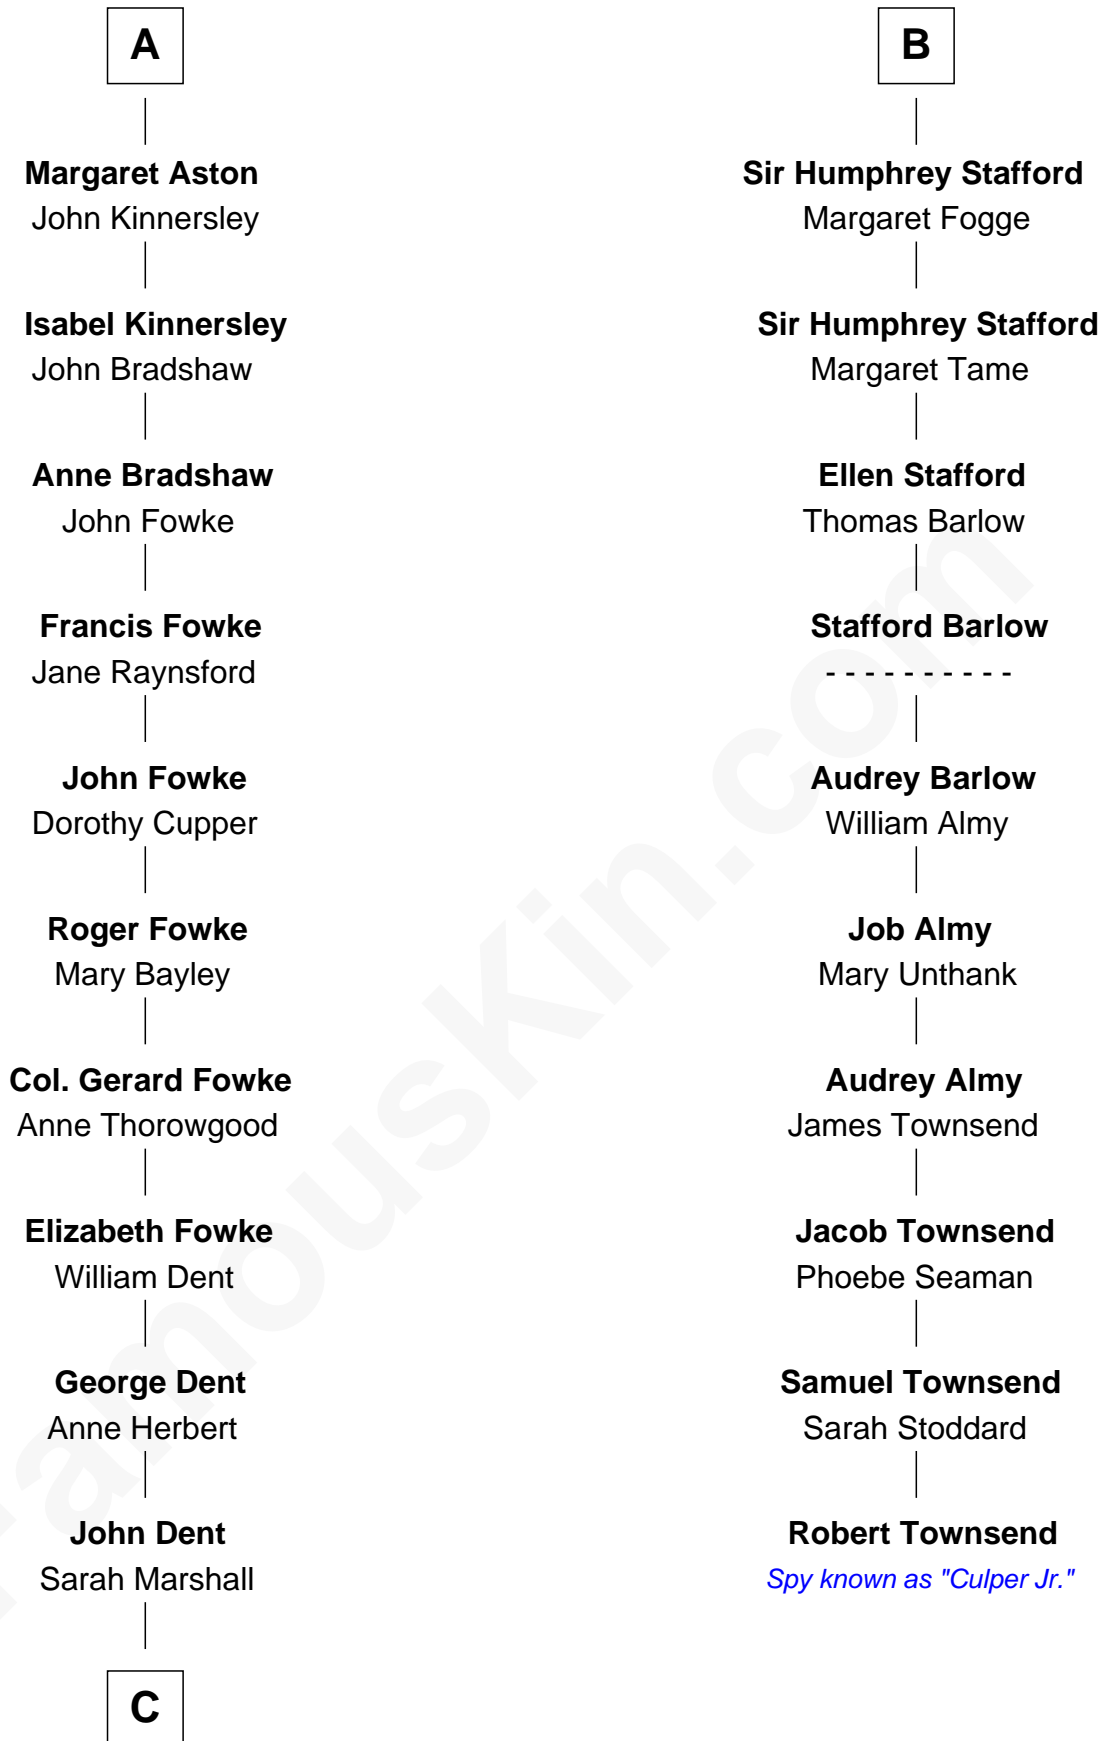

**FamousKin.com**  
**Relationship Chart of**  
**General James Longstreet**  
*Confederate Army - U.S. Civil War*  
 16th cousin 3 times removed of

**Robert Townsend**

*Member of the Culper Spy Ring during the American Revolution*

**C**

—  
**Thomas Marshall Dent**

Anne Magruder

—  
**Mary Anna Dent**

James Longstreet

—  
**General James Longstreet**

*Confederate Army - U.S. Civil War*

FamousKin.com