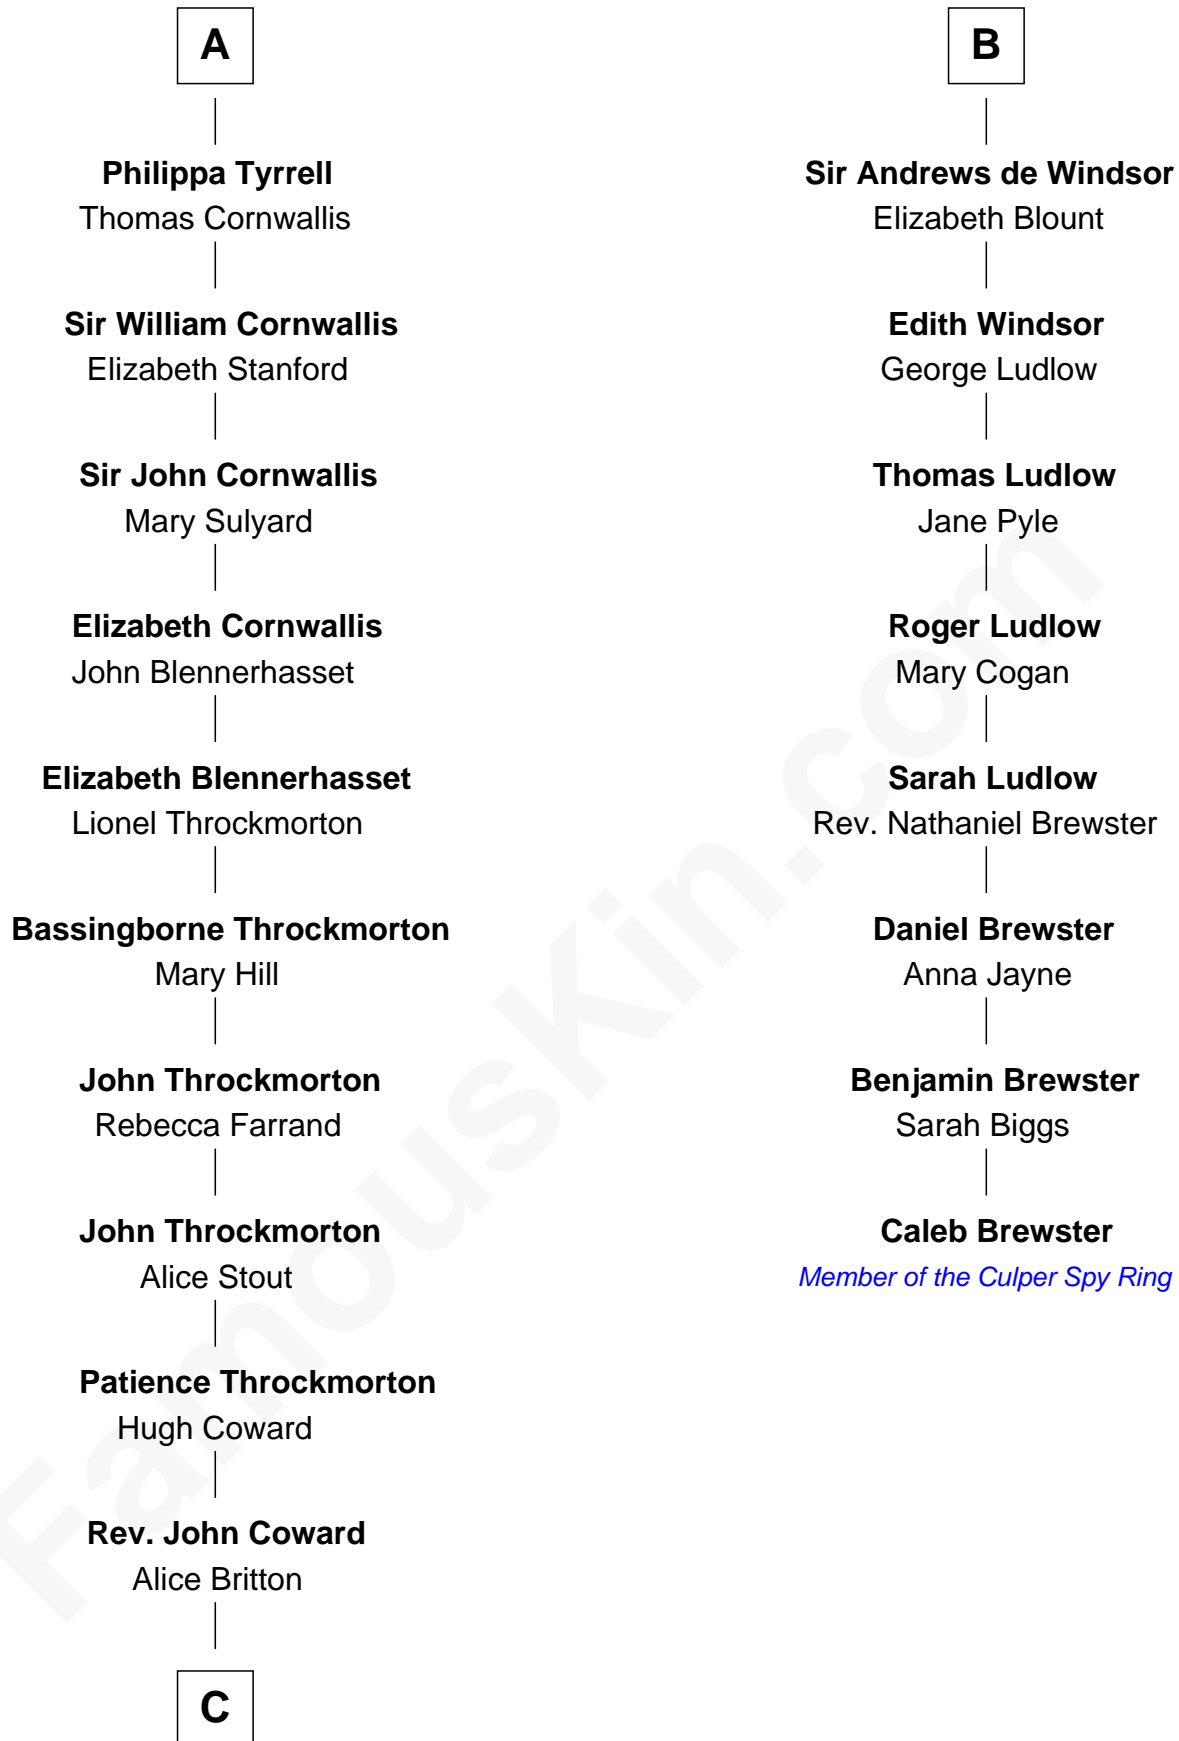

**FamousKin.com**  
**Relationship Chart of**  
**General James Longstreet**  
*Confederate Army - U.S. Civil War*

**14th cousin 6 times removed of**

**Caleb Brewster**

*Member of the Culper Spy Ring during the American Revolution*

**C**

—  
**Deliverance Coward**

James FitzRandolph

—  
**Hannah FitzRandolph**

William Longstreet

—  
**James Longstreet**

Mary Anna Dent

—  
**General James Longstreet**