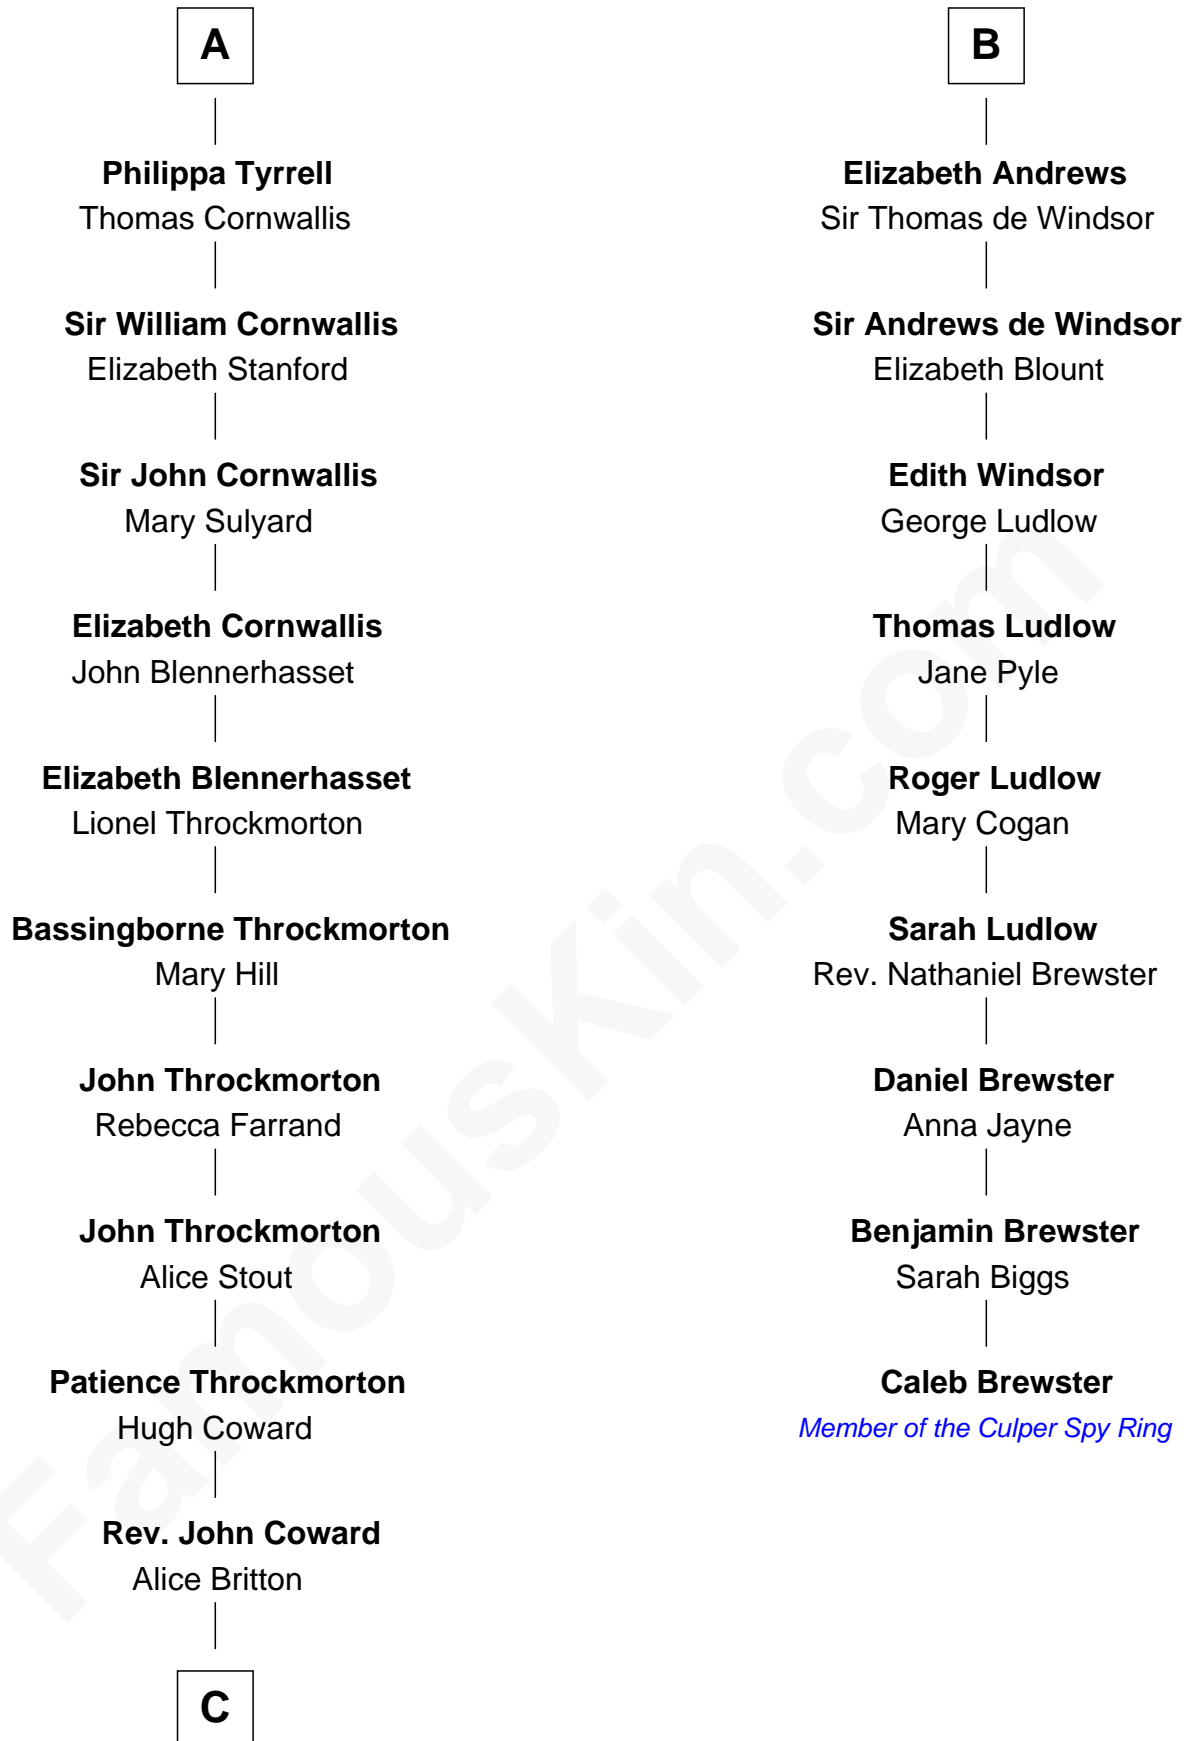

**FamousKin.com**  
**Relationship Chart of**  
**General James Longstreet**  
*Confederate Army - U.S. Civil War*  
 15th cousin 5 times removed of

**Caleb Brewster**

*Member of the Culper Spy Ring during the American Revolution*

**Sir Hugh le Despencer**  
 Aveline Basset

**Sir Hugh le Despencer**  
 Isabella de Beauchamp

**Hugh le Despencer**  
 Eleanor de Clare

**Isabel le Despencer**  
 Richard Fitzalan

**Sir Edmund Fitzalan**  
 Sibyl de Montagu

**Sir Hugh de Courtenay**  
 Margaret de Bohun

**Elizabeth de Courtenay**  
 Sir Andrew Luttrell

**Sir Hugh Luttrell**  
 Catherine de Beaumont

**Elizabeth Luttrell**  
 John Stratton

**Elizabeth Stratton**  
 John Andrews

**B**

**C**

—  
**Deliverance Coward**

James FitzRandolph

—  
**Hannah FitzRandolph**

William Longstreet

—  
**James Longstreet**

Mary Anna Dent