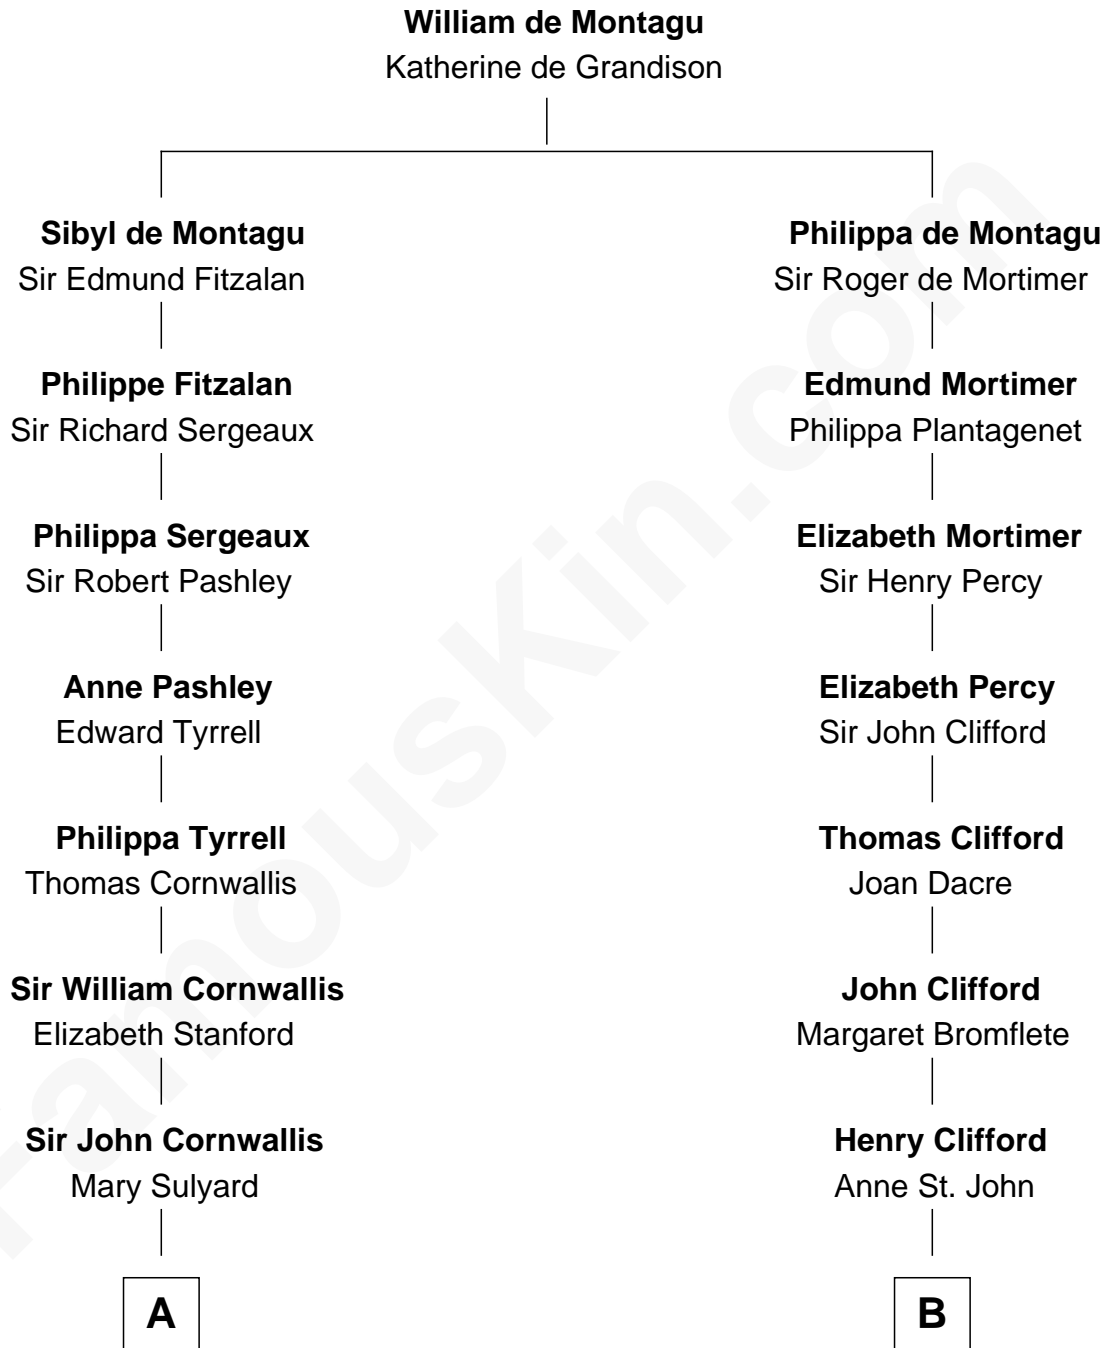

**FamousKin.com**  
**Relationship Chart of**  
**General James Longstreet**  
*Confederate Army - U.S. Civil War*

**17th cousin 4 times removed of**  
**Sandra Day O'Connor**  
*First Female U.S. Supreme Court Justice*

**C**

**Lettice Carlyle Cobb**

Luke Day

**Hollis Day**

Eliza L. Flanders

**Henry Clay Day**

Alice Edith Hilton

**Henry R. Day**

Ada Mae Wilkey

**Sandra Day O'Connor**

*U.S. Supreme Court Justice*

FamousKin.com