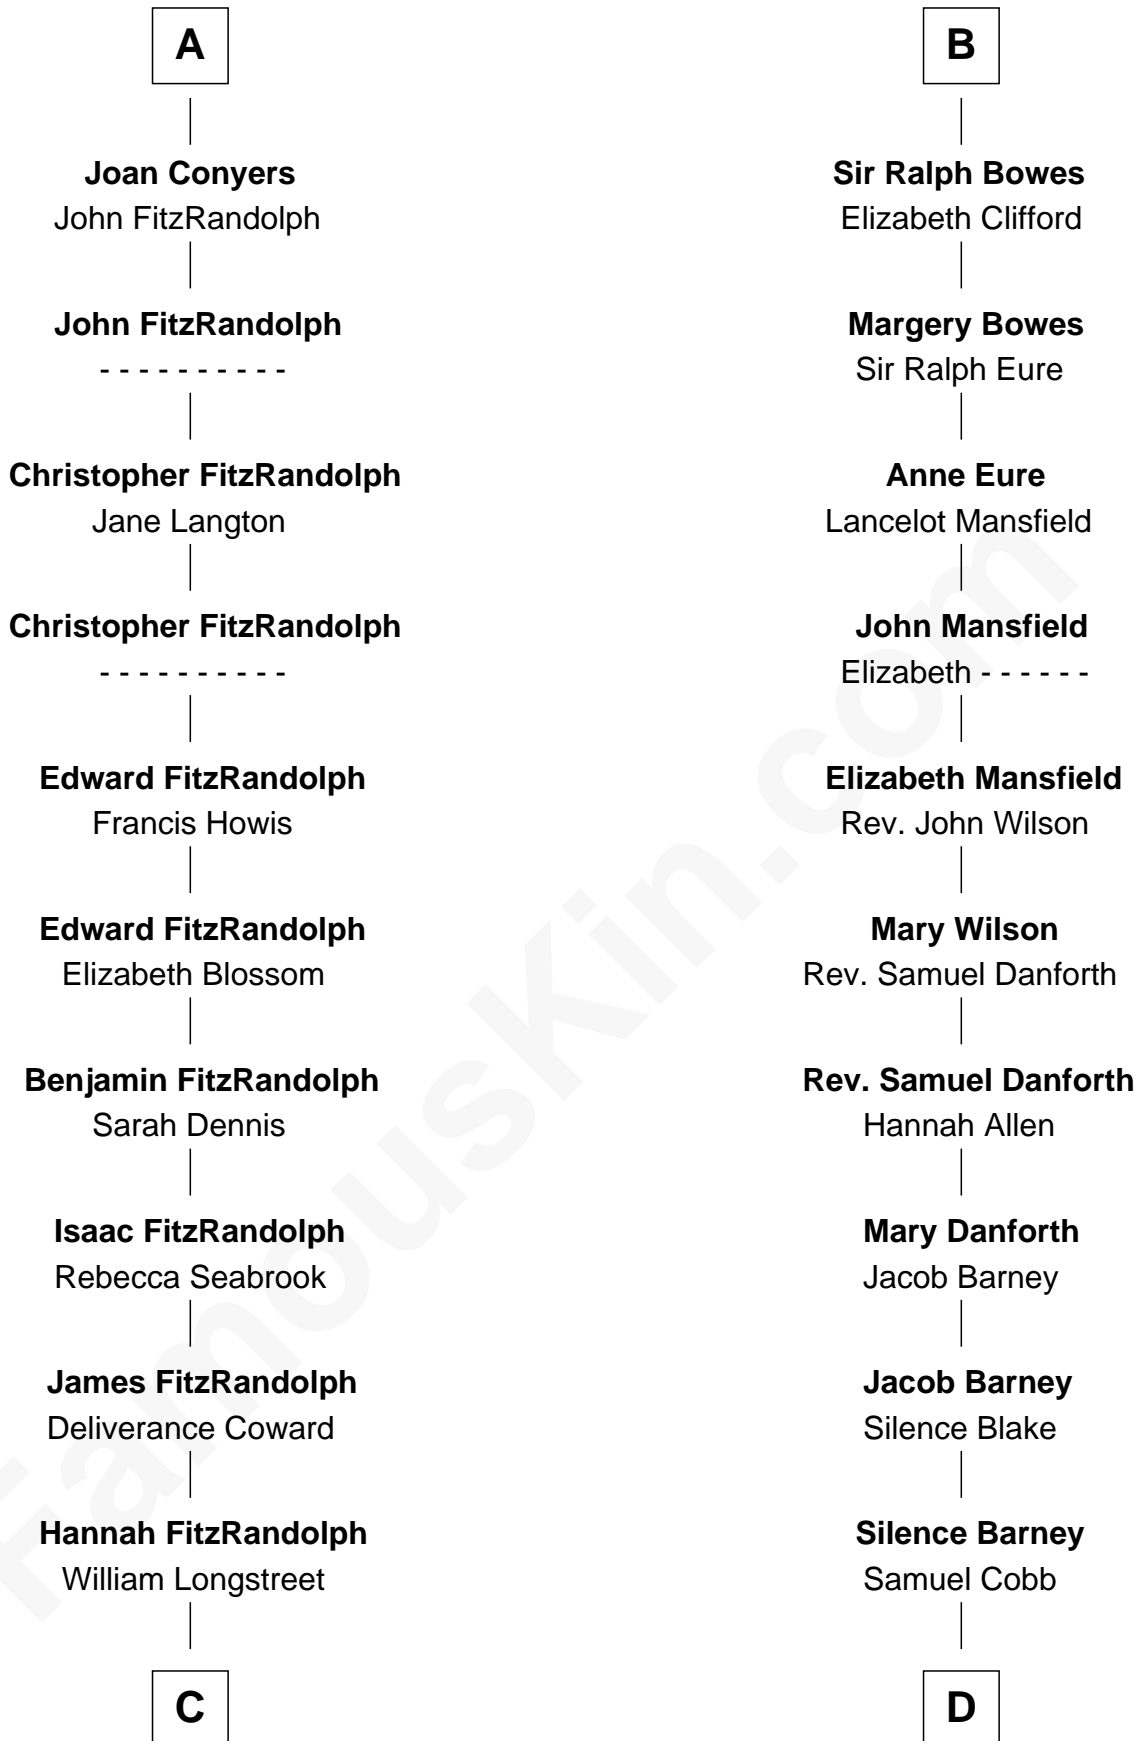

FamousKin.com
Relationship Chart of
General James Longstreet
Confederate Army - U.S. Civil War

18th cousin 3 times removed of
Sandra Day O'Connor
First Female U.S. Supreme Court Justice

C

James Longstreet

Mary Anna Dent

General James Longstreet

Confederate Army - U.S. Civil War

D

Lettice Carlyle Cobb

Luke Day

Hollis Day

Eliza L. Flanders