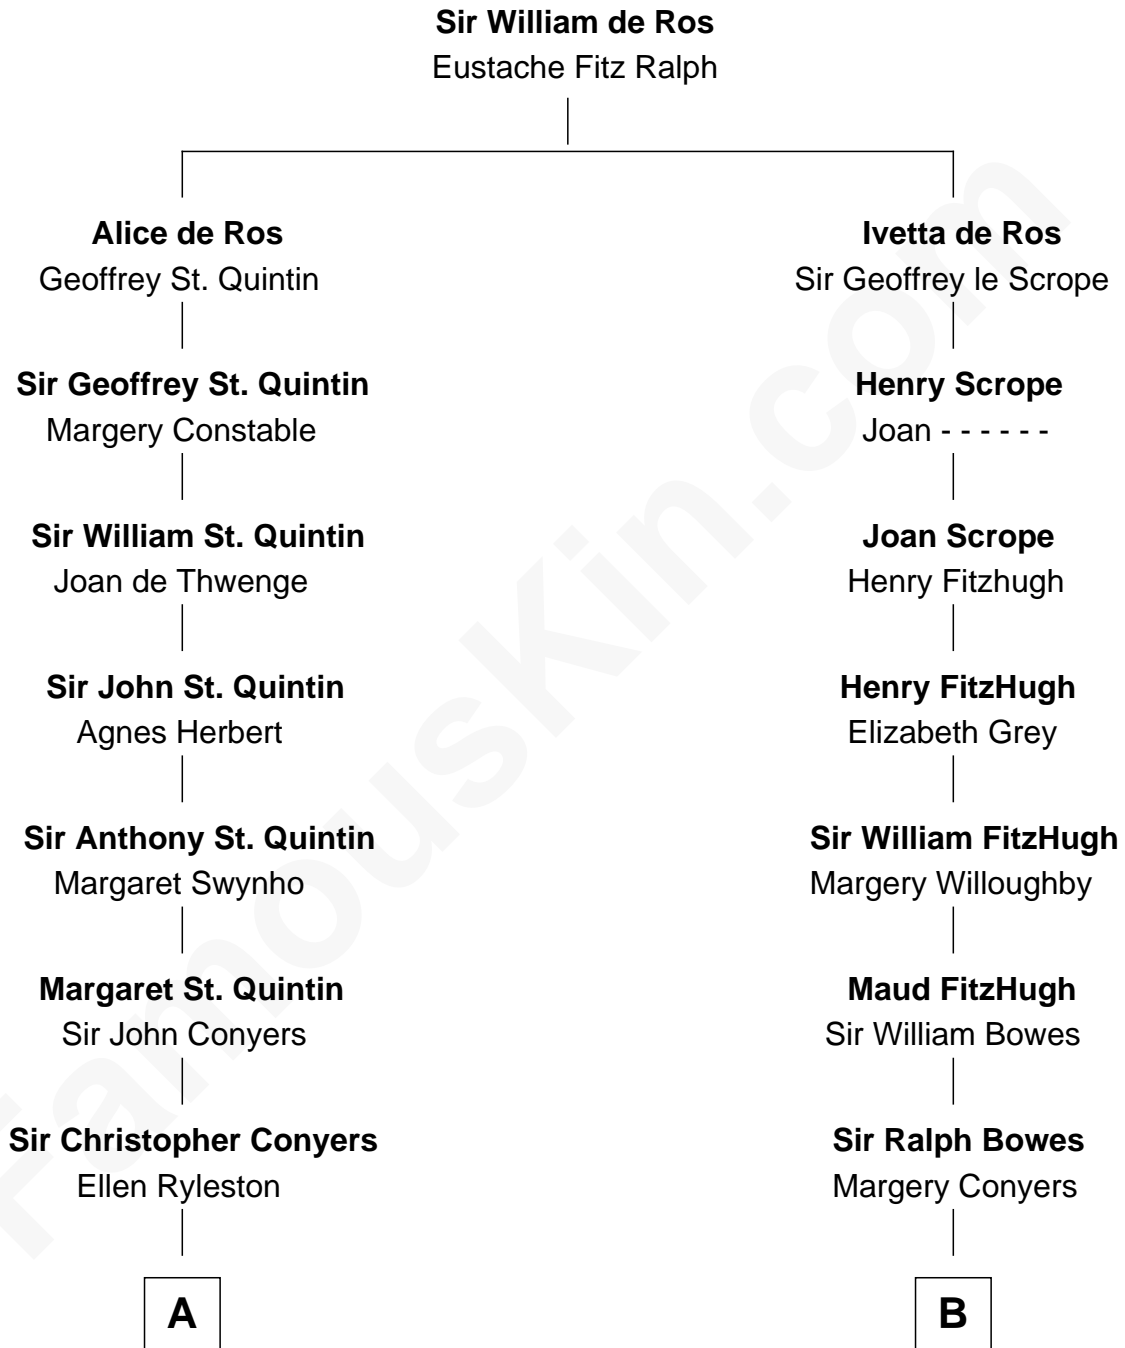

FamousKin.com
Relationship Chart of
General James Longstreet
Confederate Army - U.S. Civil War

18th cousin 3 times removed of
Sandra Day O'Connor
First Female U.S. Supreme Court Justice

C

James Longstreet

Mary Anna Dent

General James Longstreet

Confederate Army - U.S. Civil War

D

Lettice Carlyle Cobb

Luke Day

Hollis Day

Eliza L. Flanders