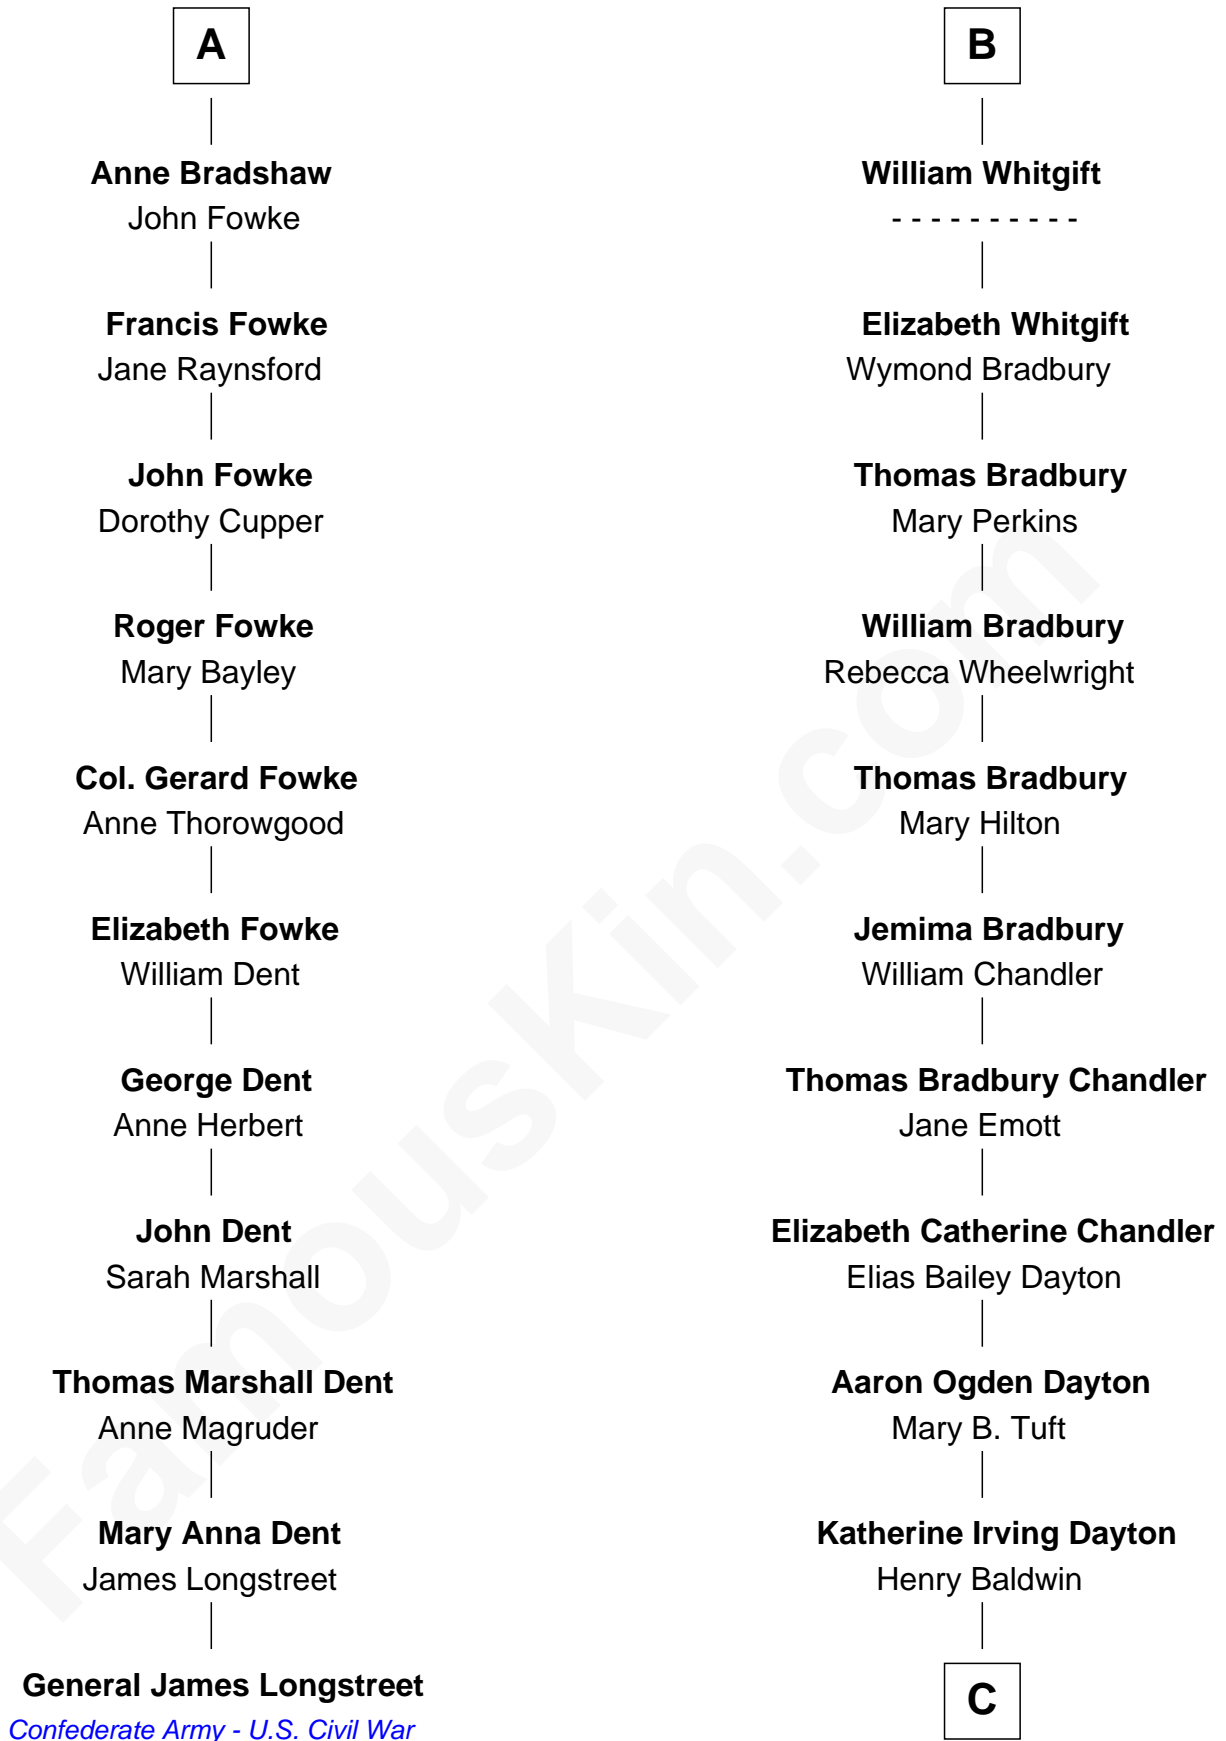

FamousKin.com
Relationship Chart of
General James Longstreet
Confederate Army - U.S. Civil War
 17th cousin 3 times removed of

Christopher Reeve
Movie Actor

C

Margaretta Willis Baldwin

Augustus Henry Reeve

Richard Henry Reeve

Anne Conrad D'Olier

Franklin D'Olier Reeve

Barbara Pitney Lamb

Christopher Reeve

Movie Actor