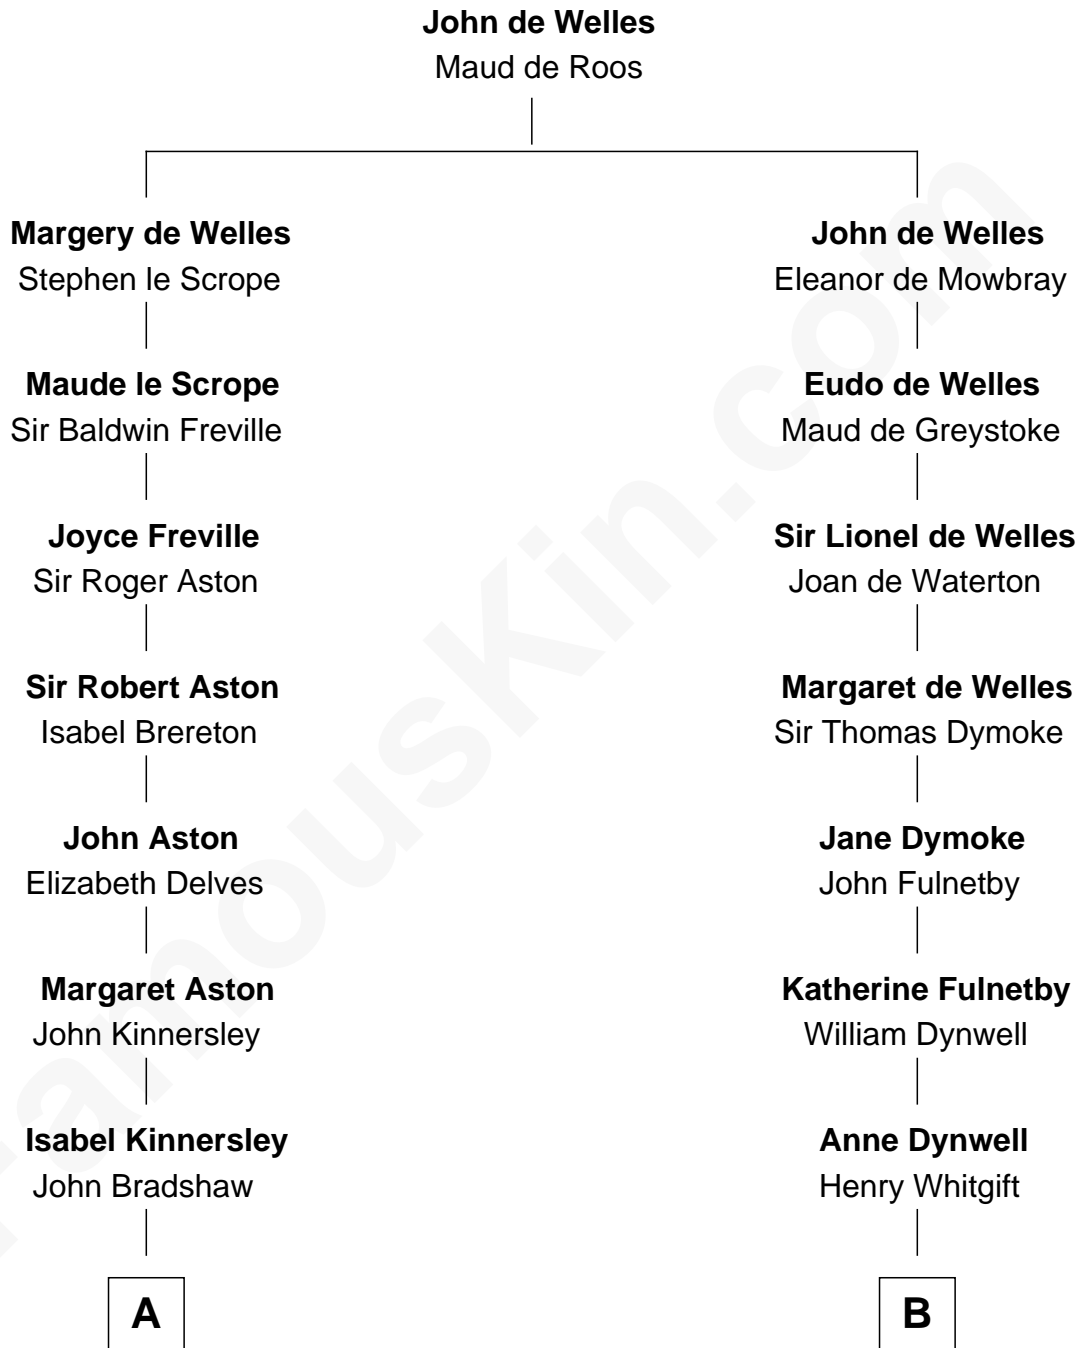

FamousKin.com
Relationship Chart of
General James Longstreet
Confederate Army - U.S. Civil War
 17th cousin 3 times removed of

Christopher Reeve
Movie Actor

C

Margaretta Willis Baldwin

Augustus Henry Reeve

Richard Henry Reeve

Anne Conrad D'Olier

Franklin D'Olier Reeve

Barbara Pitney Lamb

Christopher Reeve

Movie Actor