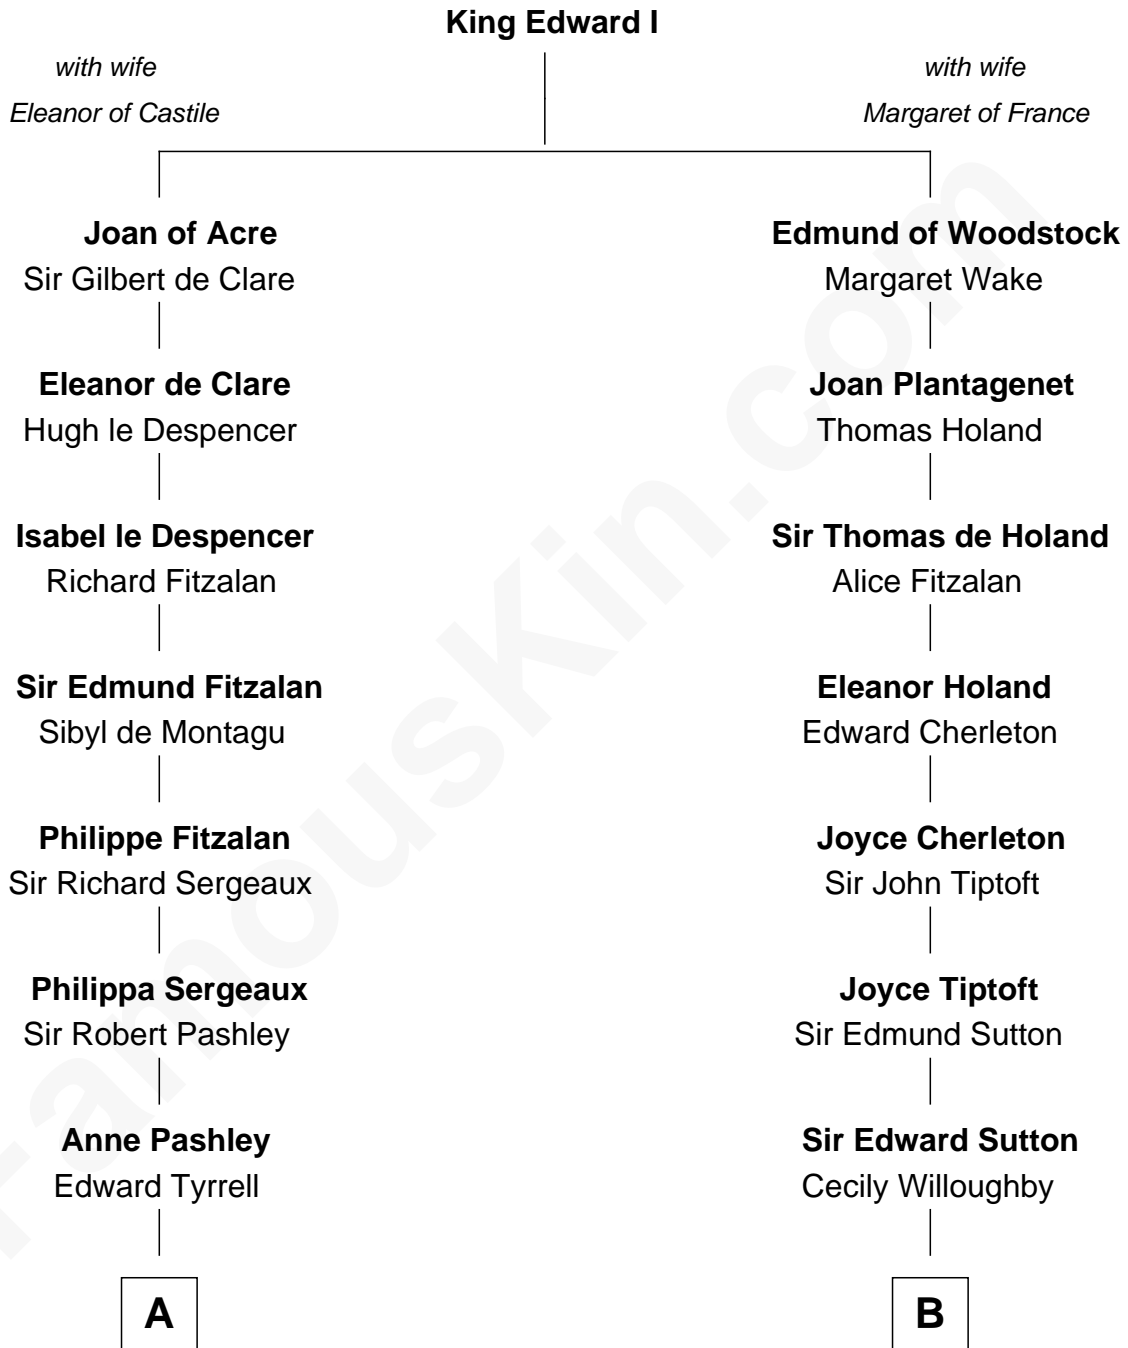

FamousKin.com
Relationship Chart of
General James Longstreet
Confederate Army - U.S. Civil War

18th cousin 2 times removed of
Colonel Robert Gould Shaw
U.S. Civil War leader of film "Glory" fame

C

Deliverance Coward

James FitzRandolph

Hannah FitzRandolph

William Longstreet

James Longstreet

Mary Anna Dent

General James Longstreet

Confederate Army - U.S. Civil War

D

Francis George Shaw

Sarah Blake Sturgis

Colonel Robert Gould Shaw

Main character in film "Glory"

FamousKin.com