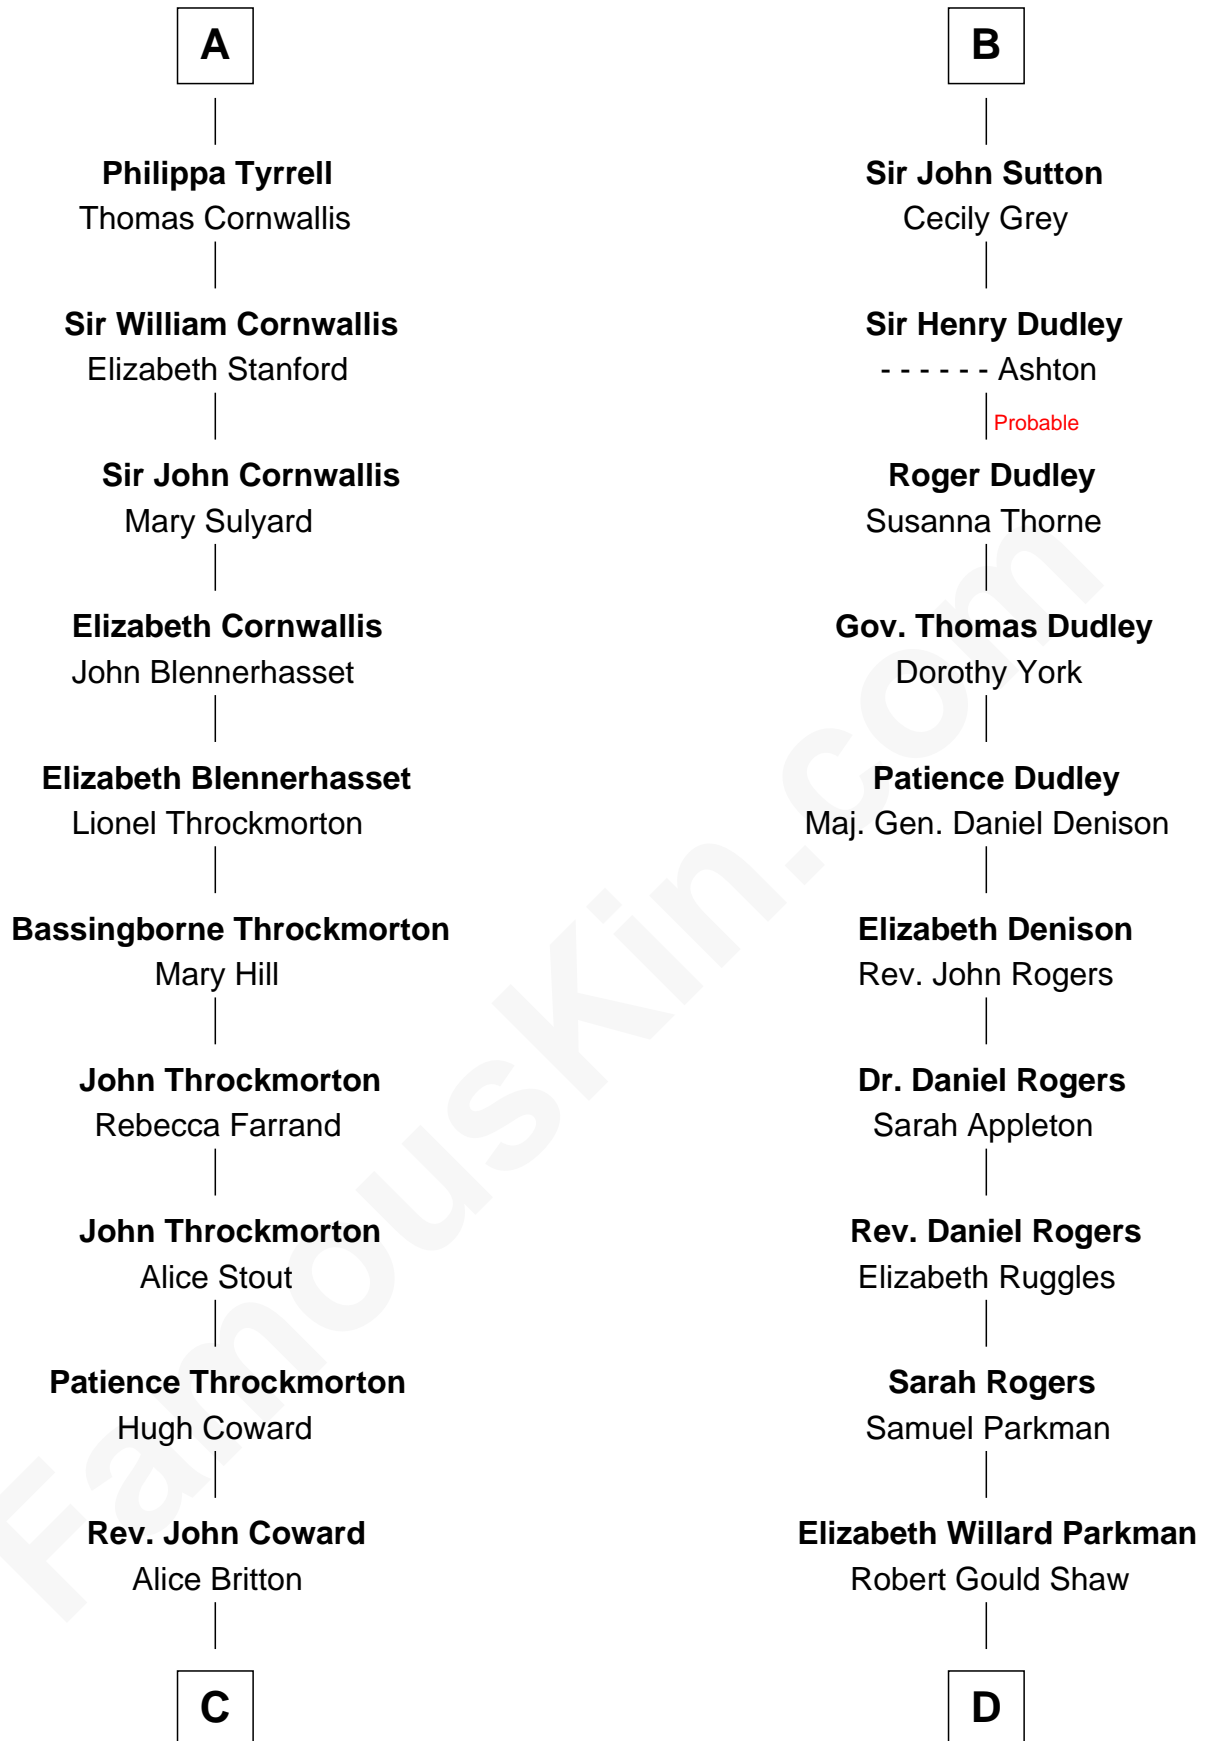

FamousKin.com
Relationship Chart of
General James Longstreet
Confederate Army - U.S. Civil War

18th cousin 2 times removed of
Colonel Robert Gould Shaw
U.S. Civil War leader of film "Glory" fame

C

Deliverance Coward

James FitzRandolph

Hannah FitzRandolph

William Longstreet

James Longstreet

Mary Anna Dent

General James Longstreet

Confederate Army - U.S. Civil War

D

Francis George Shaw

Sarah Blake Sturgis

Colonel Robert Gould Shaw

Main character in film "Glory"

FamousKin.com