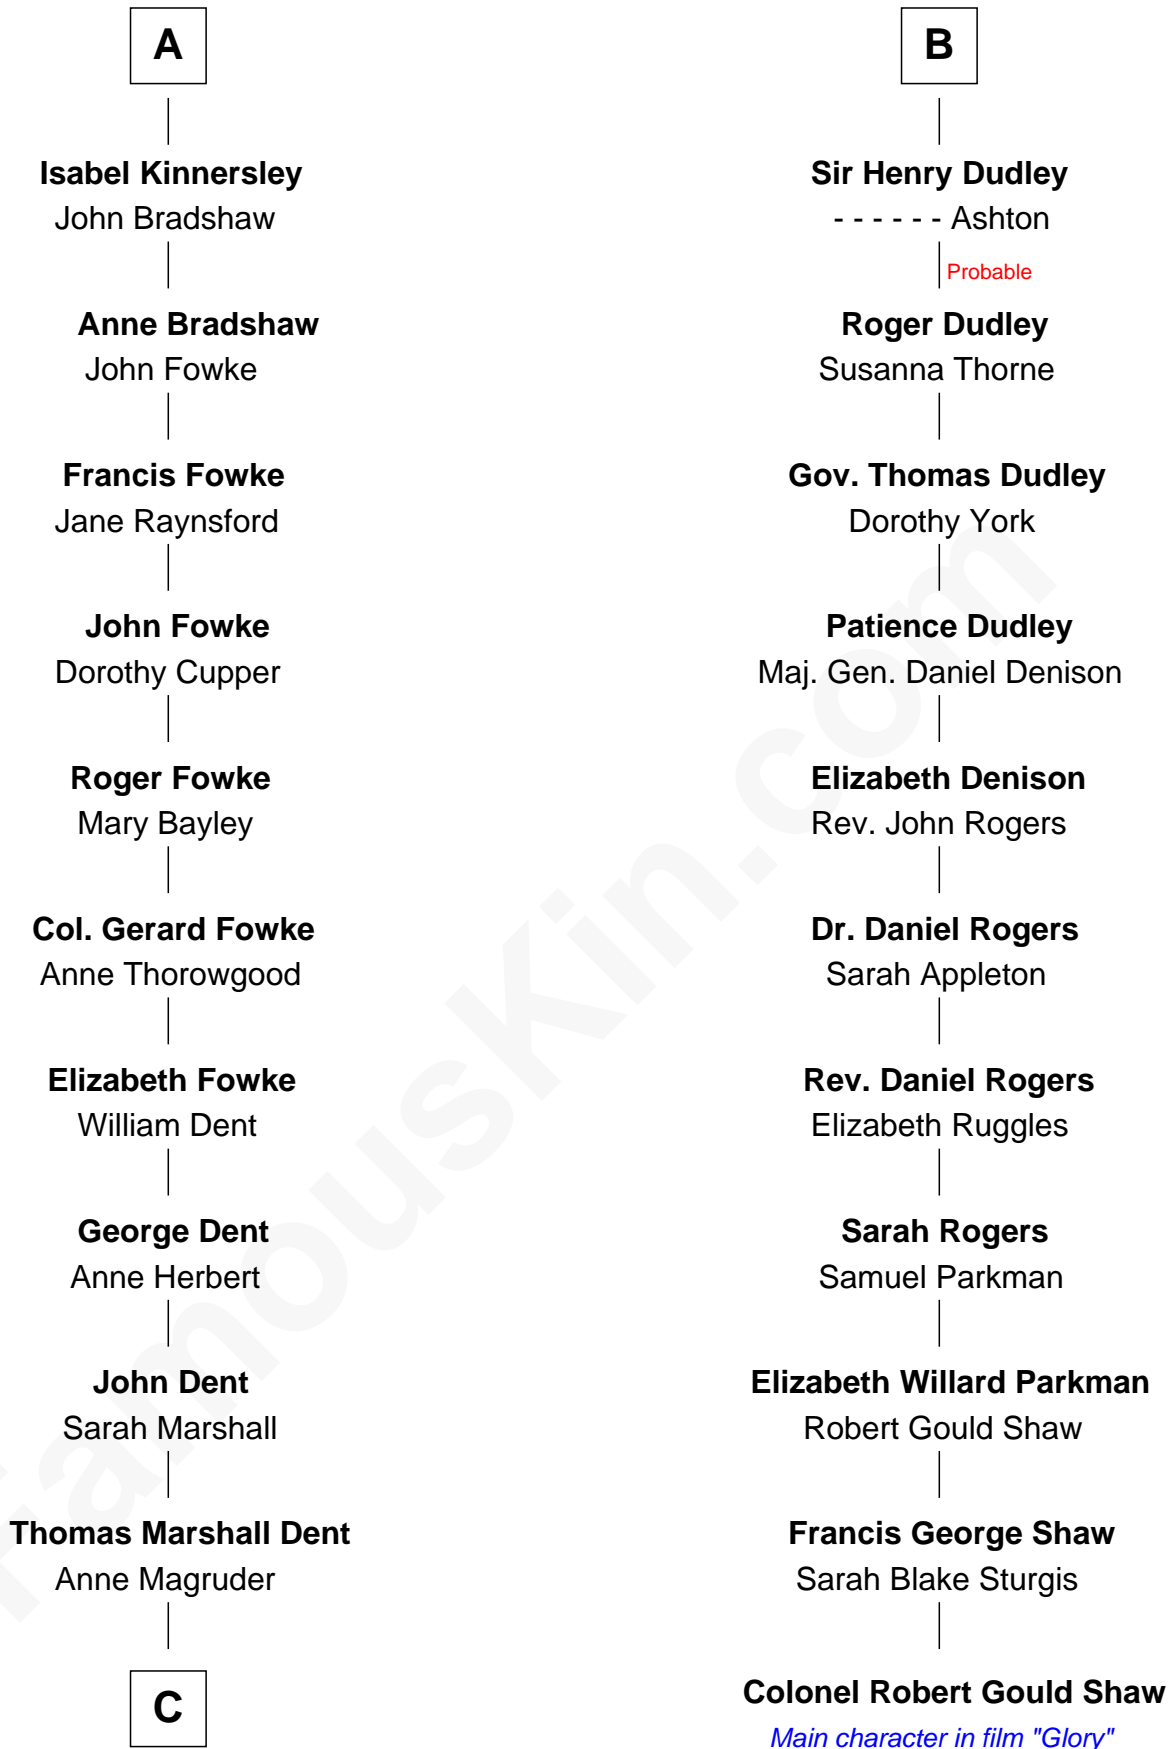

FamousKin.com

Relationship Chart of

General James Longstreet

Confederate Army - U.S. Civil War

17th cousin 1 time removed of

Colonel Robert Gould Shaw

U.S. Civil War leader of film "Glory" fame

C

—
Mary Anna Dent
James Longstreet

—
General James Longstreet
Confederate Army - U.S. Civil War

FamousKin.com